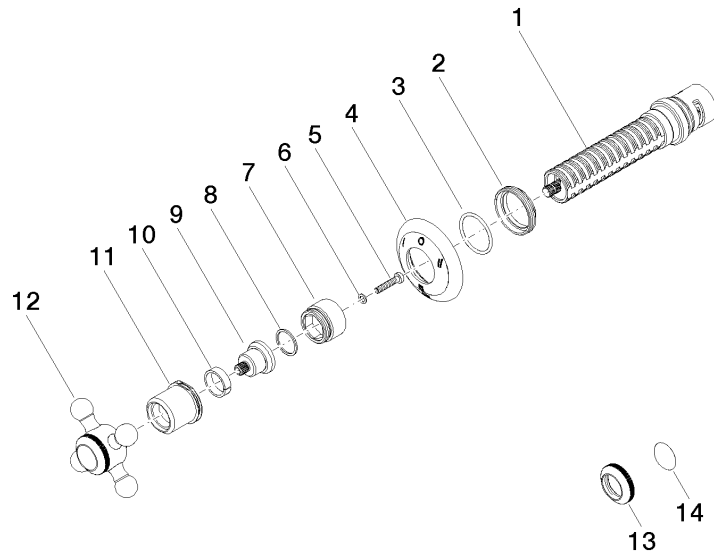

Required article

SERIES-VARIOUS Wall mounted three-way diverter - 35 203 970-90 0010

- Min. rough in depth 3-3/8"
- Max. rough in depth 6-1/8"

MADISON Wall mounted three-way diverter - Platinum

36 210 361

mm [inches]

Flow rate chart

MADISON Wall mounted three-way diverter - Platinum

36 210 361

Spare parts list

Number	Item Number	Designation	Number of units	Lead time
1	90 90 03 305 10 90	diverter	1	2
2	09 23 10 125-00	nut	1	10
3	90 14 10 063 00 90	seal	1	2
4	09 27 36 104-08	rosette	1	60
5	90 30 30 075 00 90	screw	1	2
6	09 30 11 194 90	disc	1	2
7	09 18 30 007-08	sleeve	1	60
8	90 28 10 030 00 90	ring	1	2
9	09 12 12 064-08	base	1	60
10	90 14 15 021 00 90	ring	1	2
11	09 21 02 161-08	cover	1	40
12	04 20 36 100 02-08	handle	1	40
13	09 20 36 005-08	handle	1	40
14	09 26 01 016 90	accessories	1	2