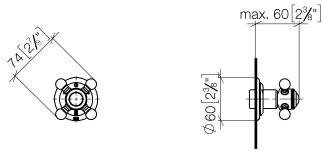

Required article

SERIES-VARIOUS Wall mounted three-way diverter - 35 203 970-90 0010

- Min. rough in depth 3-3/8"
- Max. rough in depth 6-1/8"

MADISON Wall mounted three-way diverter - Platinum

36 210 361

mm [inches]

Flow rate chart

MADISON Wall mounted three-way diverter - Platinum

36 210 361

Spare parts list

Number	Item Number	Designation	Number of units	Lead time
1	90 90 03 305 10 90	diverter	1	2
2	09 23 10 125-00	nut	1	10
3	90 14 10 063 00 90	seal	1	2
4	09 27 36 104-08	rosette	1	60
5	90 30 30 075 00 90	screw	1	2
6	09 30 11 194 90	disc	1	2
7	09 18 30 007-08	sleeve	1	60
8	90 28 10 030 00 90	ring	1	2
9	09 12 12 064-08	base	1	60
10	90 14 15 021 00 90	ring	1	2
11	09 21 02 161-08	cover	1	40
12	04 20 36 100 02-08	handle	1	40
13	09 20 36 005-08	handle	1	40
14	09 26 01 016 90	accessories	1	2