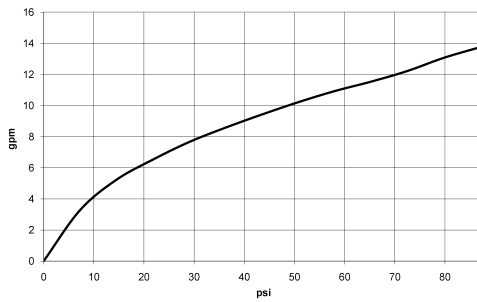

Required article

SERIES-VARIOUS Wall mounted three-way diverter - 35 203 970-90 0010

- Min. rough in depth 3-3/8"
- Max. rough in depth 6-1/8"

MADISON Wall mounted three-way diverter - Platinum

36 210 361

mm [inches]

Flow rate chart

MADISON Wall mounted three-way diverter - Platinum

36 210 361

Spare parts list

Number	Item Number	Designation	Number of units	Lead time
1	90 90 03 305 10 90	diverter	1	2
2	09 23 10 125-00	nut	1	10
3	90 14 10 063 00 90	seal	1	2
4	09 27 36 104-08	rosette	1	60
5	90 30 30 075 00 90	screw	1	2
6	09 30 11 194 90	disc	1	2
7	09 18 30 007-08	sleeve	1	60
8	90 28 10 030 00 90	ring	1	2
9	09 12 12 064-08	base	1	60
10	90 14 15 021 00 90	ring	1	2
11	09 21 02 161-08	cover	1	40
12	04 20 36 100 02-08	handle	1	40
13	09 20 36 005-08	handle	1	40
14	09 26 01 016 90	accessories	1	2