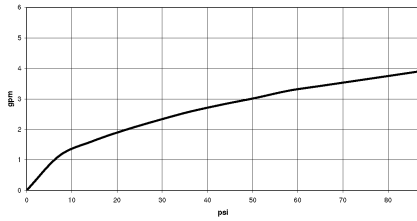

Single-lever mixer pull-down with spray function

33 870 888

- 9-1/2" Projection
- Swiveling spout 360°
- Laminar and spray function
- Total height 20"
- 9-3/4" height to aerator/spout outlet
- 1-3/8" hole diameter
- 2 x pressure hose with 3/8" compression fitting
- 59" metal shower hose
- Sprayface with descaling system
- Water flow rate limited to max. 1.5 gpm
- lead-free
- ADA
- This product contributes to meeting requirements of Green Building Rating Systems, e.g. LEED®, BREEAM®, DGNB, WELL

Recommended article

Swivel limiter set

12 823 970 90

Recommended article

AIR SWITCH operating button, trim parts only

10 713 970-28

Recommended article

Soap dispenser with flange

82 444 970-28

Single-lever mixer pull-down with spray function

33 870 888

Flow rate chart

Single-lever mixer pull-down with spray function

33 870 888

Spare parts list

Number	Item Number	Designation	Number of units	Lead time
1	04 12 11 148 00-28	shower	1	20
2	04 30 02 120 00-85	hose	1	30
3	90 28 22 304 00-28	spout	1	20
4	09 28 10 160 90	ring	1	2
5	09 18 40 186 90	sleeve	1	2
6	09 30 11 203 90	ring	1	2
7	90 15 05 064 02 90	cartridge	1	2
8	09 14 10 190 90	seal	1	2
9	09 28 30 030-28	cover	1	20
10	90 20 66 027 00-28	handle	1	-
11	09 14 10 036 90	seal	1	2
12	90 27 22 047 00-28	rosette	1	-
13	09 14 10 050 90	seal	1	2
14	04 30 04 103 00 90	hose	2	2
15	04 28 20 067 00 90	pipe	1	2
16	04 30 11 040 00 90	fixing set	1	2
17	09 20 93 056 90	insert	1	2
18	90 24 03 253 01 90	adaptor	1	2
19	09 30 03 038 90	hose	1	2
20	04 21 50 010 00 90	accessories	1	2
21	09 30 09 031 90	key	1	60