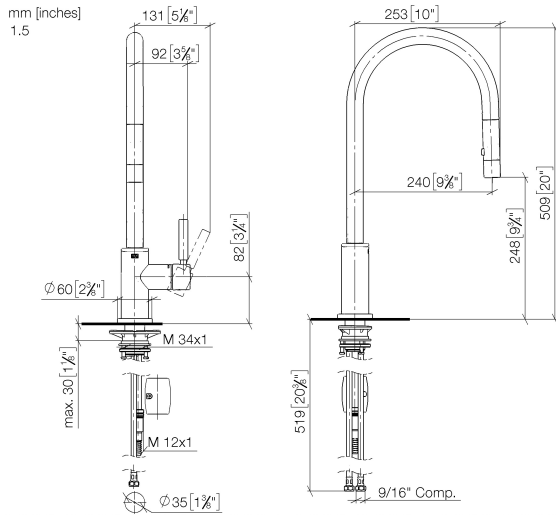

Single-lever mixer pull-down with spray function

33 870 888

- 9-1/2" Projection
- Swiveling spout 360°
- Laminar and spray function
- Total height 20"
- 9-3/4" height to aerator/spout outlet
- 1-3/8" hole diameter
- 2 x pressure hose with 3/8" compression fitting
- 59" metal shower hose
- Sprayface with descaling system
- Water flow rate limited to max. 1.5 gpm
- lead-free
- ADA
- This product contributes to meeting requirements of Green Building Rating Systems, e.g. LEED®, BREEAM®, DGNB, WELL

Recommended article

Swivel limiter set

12 823 970 90

Recommended article

AIR SWITCH operating button, trim parts only

10 713 970-28

Recommended article

Soap dispenser with flange

82 444 970-28

Single-lever mixer pull-down with spray function

33 870 888

Flow rate chart

Single-lever mixer pull-down with spray function

33 870 888

Spare parts list

Number	Item Number	Designation	Number of units	Lead time
1	04 12 11 148 00-28	shower	1	20
2	04 30 02 120 00-85	hose	1	30
3	90 28 22 304 00-28	spout	1	20
4	09 28 10 160 90	ring	1	2
5	09 18 40 186 90	sleeve	1	2
6	09 30 11 203 90	ring	1	2
7	90 15 05 064 02 90	cartridge	1	2
8	09 14 10 190 90	seal	1	2
9	09 28 30 030-28	cover	1	20
10	90 20 66 027 00-28	handle	1	-
11	09 14 10 036 90	seal	1	2
12	90 27 22 047 00-28	rosette	1	-
13	09 14 10 050 90	seal	1	2
14	04 30 04 103 00 90	hose	2	2
15	04 28 20 067 00 90	pipe	1	2
16	04 30 11 040 00 90	fixing set	1	2
17	09 20 93 056 90	insert	1	2
18	90 24 03 253 01 90	adaptor	1	2
19	09 30 03 038 90	hose	1	2
20	04 21 50 010 00 90	accessories	1	2
21	09 30 09 031 90	key	1	60