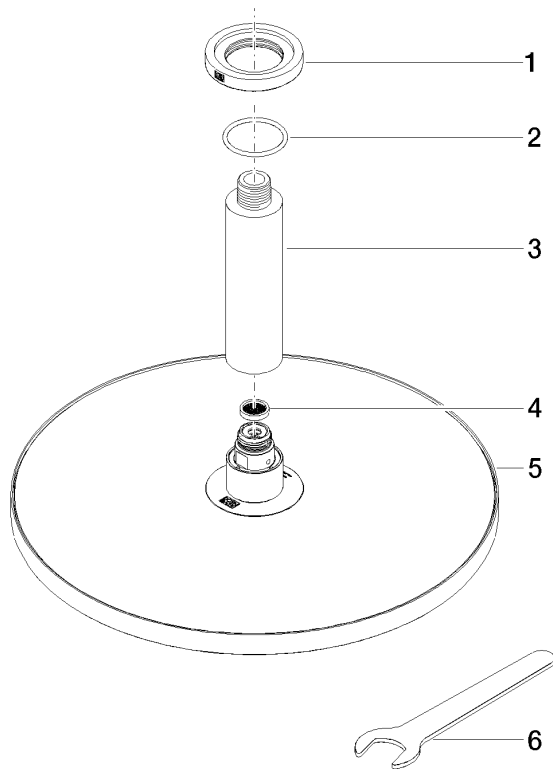

Rain shower with ceiling fixing 300 mm

IMO

28 689 970

- rain shower Ø 300 mm
- rain flow
- max. flow 14 l/min
- rosette Ø 60 mm optional
- 1/2" connection
- with anti-scale system
- quick clearing
- WRAS: 1707033

Recommended miscellaneous

Concealed wall elbow

35 085 970 90

- min. recess depth 90 mm
- max. recess depth 163 mm

Rain shower with ceiling fixing 300 mm

IMO

28 689 970

28 689 970

Spare parts list

No.	Item Number	Name	Quantity used	Delivery time
1	09 27 22 040-93	rosette	1	20
2	09 14 10 141 90	seal	1	2
3	09 11 03 080-93	connection	1	20
4	09 23 01 075 90	insert	1	2
5	04 12 05 091 00-93	shower	1	20
6	09 30 09 069 90	key	1	2