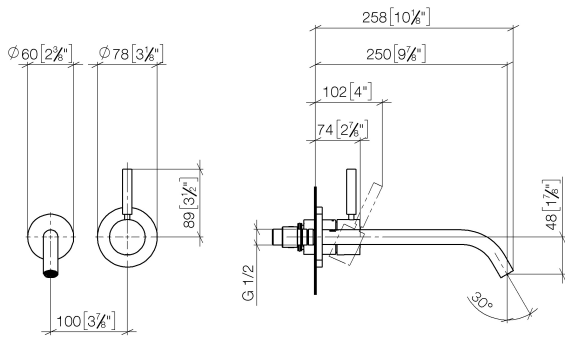

Sink - META

Wall-mounted single-lever mixer without drain - Brushed Platinum

Article number: 36 861 660-06 0010

- 9-7/8" Projection
- Rigid spout
- Round aerated stream
- Spout hole diameter 1-1/2"
- Hole diameter single-lever mixer 2-1/4"
- 2-1/8" diameter flange for spout
- Diameter flange for mixer 3-1/8"
- Water flow rate limited to max. 1.2 gpm
- lead-free

Codes & Standards

- NSF/ANSI 372
- ASME A112.18.1/CSA B125.1
- NSF/ANSI/CAN 61
- ADA

- (ADA)

Brushed Platinum

Accessory is required for this item.

Sink - META

Wall-mounted single-lever mixer without drain - Brushed Platinum

Article number: 36 861 660-06 0010

Dimensional drawing

mm [inches]

All dimensions in mm / inch = mm x 0,0394

Flow rate chart

Sink - META

Wall-mounted single-lever mixer without drain - Brushed Platinum

Article number: 36 861 660-06 0010

35 860 970-90 0010

Rough for wall-mounted
faucet -

Sink - META

Wall-mounted single-lever mixer without drain - Brushed Platinum

Article number: 36 861 660-06 0010

Spare parts list

Number	Item Number	Designation	Number of units
1	09 24 03 072 10 90	nipple	1
2	90 24 03 280 00 90	nipple	1
3	09 31 11 112 90	pin	1
4	90 28 22 324 01-06	spout	1
5	90 20 66 007 00-06	handle	1
6	09 11 02 288-06	cover	1
7	90 27 62 011 00-06	rosette	1
8	90 15 05 064 01 90	cartridge	1
9	09 30 09 064 90	key	1