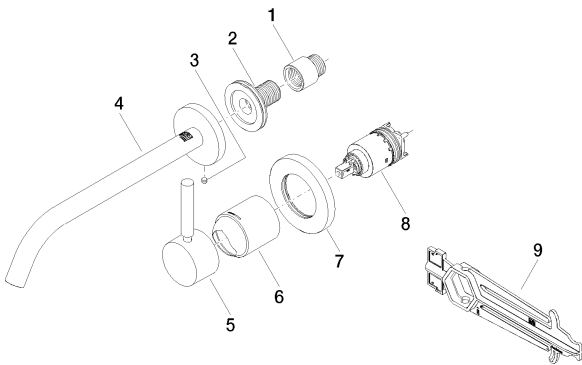

Article number: 36 861 660-06 0010

Dimensional drawing

mm [inches]

All dimensions in mm / inch = mm x 0,0394

Flow rate chart

Sink - META

Wall-mounted single-lever mixer without drain - Brushed Platinum

Article number: 36 861 660-06 0010

35 860 970-90 0010

Rough for wall-mounted
faucet -

Sink - META

Wall-mounted single-lever mixer without drain - Brushed Platinum

Article number: 36 861 660-06 0010

Spare parts list

Number	Item Number	Designation	Number of units
1	09 24 03 072 10 90	nipple	1
2	90 24 03 280 00 90	nipple	1
3	09 31 11 112 90	pin	1
4	90 28 22 324 01-06	spout	1
5	90 20 66 007 00-06	handle	1
6	09 11 02 288-06	cover	1
7	90 27 62 011 00-06	rosette	1
8	90 15 05 064 01 90	cartridge	1
9	09 30 09 064 90	key	1