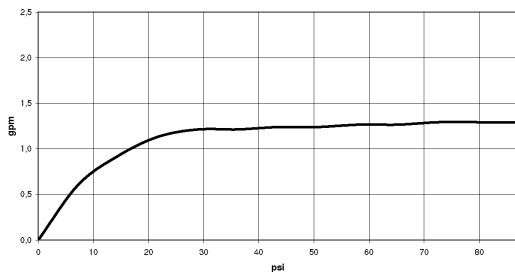

Article number: 36 861 660-06 0010

Dimensional drawing

mm [inches]

All dimensions in mm / inch = mm x 0,0394

Flow rate chart

Sink - META

Wall-mounted single-lever mixer without drain - Brushed Platinum

Article number: 36 861 660-06 0010