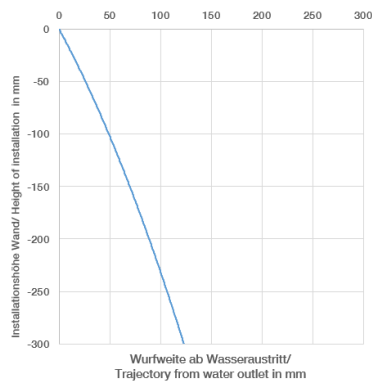

META Wall-mounted single-lever basin mixer without pop-up waste - Brushed Chrome

META

36 860 660

- 190mm projection
- fixed spout
- circular, air-enriched flow
- hole diameter spout 37 mm
- hole diameter single-lever mixer 57 mm
- rosette for spout Ø 55mm
- rosette for mixer Ø 78mm
- max. flow 5.7 l/min
- lead-free
- This product can help a building to meet requirements of Green Building Rating Systems, e.g. LEED®, BREEAM®, DGNB

36 860 660
mm [inches]

Flow rate chart

Trajectory diagram

Certificates

DVGW_DW- WRAS_2107018. LGA_29898.
6512DN0435.

36 860 660
Parts for other
finishes can be found
here: Chrome

Spare parts list

No.	Item Number	Name	Quantity used	Delivery time
1	09 24 03 072 10 90	nipple	1	2
2	90 24 03 280 00 90	nipple	1	2
3	09 31 11 112 90	pin	1	60
4	90 28 22 323 00-93	spout	1	20
5	90 20 66 007 00-93	handle	1	20
6	09 11 02 288-93	cover	1	20
7	90 27 62 011 00-93	rosette	1	20
8	90 15 05 064 01 90	cartridge	1	2
9	90 30 09 064 00 90	key	1	2