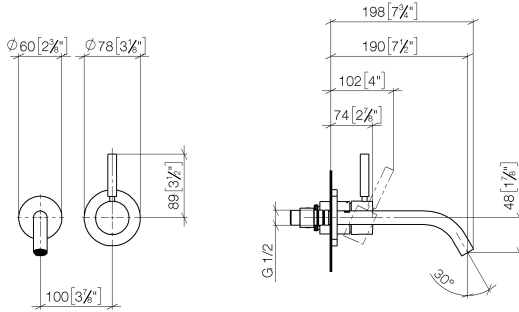

META Wall-mounted single-lever basin mixer without pop-up waste - Brushed Chrome

META

36 860 660

- 190mm projection
- fixed spout
- circular, air-enriched flow
- hole diameter spout 37 mm
- hole diameter single-lever mixer 57 mm
- rosette for spout Ø 55mm
- rosette for mixer Ø 78mm
- max. flow 5.7 l/min
- lead-free
- This product can help a building to meet requirements of Green Building Rating Systems, e.g. LEED®, BREEAM®, DGNB

36 860 660
mm [inches]

Flow rate chart

Trajectory diagram

Certificates

DVGW_DW- WRAS_2107018. LGA_29898.
6512DN0435.

36 860 660
Parts for other
finishes can be found
here: Chrome

Spare parts list

No.	Item Number	Name	Quantity used	Delivery time
1	09 24 03 072 10 90	nipple	1	2
2	90 24 03 280 00 90	nipple	1	2
3	09 31 11 112 90	pin	1	60
4	90 28 22 323 00-93	spout	1	20
5	90 20 66 007 00-93	handle	1	20
6	09 11 02 288-93	cover	1	20
7	90 27 62 011 00-93	rosette	1	20
8	90 15 05 064 01 90	cartridge	1	2
9	90 30 09 064 00 90	key	1	2