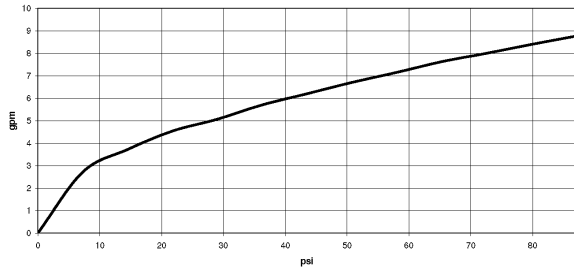

## Dimensional drawing

mm [inches]

All dimensions in mm / inch = mm x 0,0394

Sink - Concealed rough parts  
Rough for wall-mounted faucet -  
Article number: 35 860 970-90 0010

### Flow rate chart