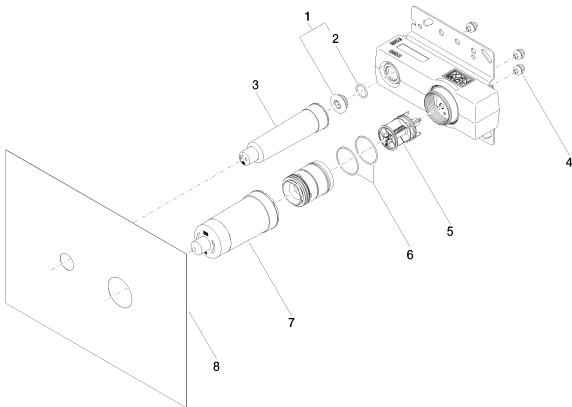

## Dimensional drawing

mm [inches]

All dimensions in mm / inch = mm x 0,0394

Sink - Concealed rough parts  
Rough for wall-mounted faucet -  
Article number: 35 860 970-90 0010

Sink - Concealed rough parts  
 Rough for wall-mounted faucet -  
 Article number: 35 860 970-90 0010

12 869 970 90  
 Extension 3/4" -

12 870 970 90  
 Extension 3/4" -

12 880 970 90  
 Adapter for reversed water  
 connections -

Spare parts list

Number	Item Number	Designation	Number of units
1	04 31 20 006 00 90	Plug 1/2" -	1
2	09 21 02 173 90	Protective cap For flush-mounted valve Ø 37 x 149 mm -	1
3	90 23 01 091 00 90	Mounting bracket Screw / Nut With damper Ø 127 x Ø 6 x 8 mm -	3
4	90 31 20 107 00 90	Plug 10 x 38 x 10 mm -	1
5	90 17 01 238 00 90	sleeve	1
6	09 21 02 176 90	Protective cap For flush-mount Single lever mixer Ø 55 x 136 mm -	1
7	04 14 03 074 00 90	Washer For washbasin Wall-mounted Sealing sleeve -	1