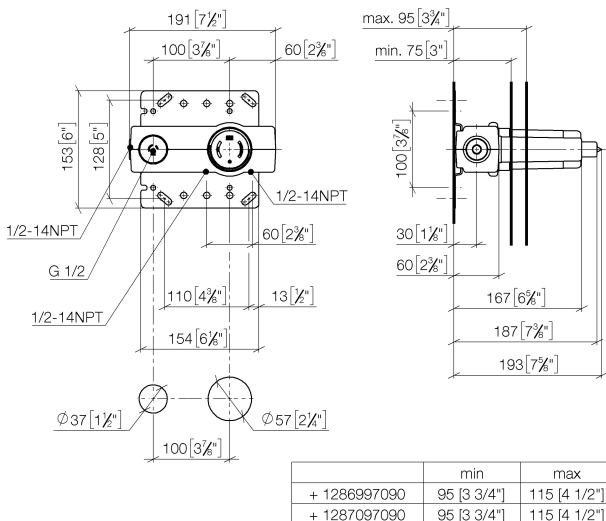

Sink - Concealed rough parts  
 Rough for wall-mounted faucet -  
 Article number: 35 860 970-90 0010

- brass, lead free
- 2x Connection 1/2" IT (cold/warm), DN 15
- 1x female thread 1/2" outlet for wall spout
- 1x outlet 1/2"
- 2x Mud guard
- Water protection
- Sound insulation
- Center to center 3-7/8"

## Dimensional drawing

mm [inches]

All dimensions in mm / inch = mm x 0,0394

Sink - Concealed rough parts  
Rough for wall-mounted faucet -  
Article number: 35 860 970-90 0010

Sink - Concealed rough parts  
 Rough for wall-mounted faucet -  
 Article number: 35 860 970-90 0010

12 869 970 90  
 Extension 3/4" -

12 870 970 90  
 Extension 3/4" -

12 880 970 90  
 Adapter for reversed water  
 connections -

Spare parts list

Number	Item Number	Designation	Number of units
1	04 31 20 006 00 90	Plug 1/2" -	1
2	09 21 02 173 90	Protective cap For flush-mounted valve Ø 37 x 149 mm -	1
3	90 23 01 091 00 90	Mounting bracket Screw / Nut With damper Ø 127 x Ø 6 x 8 mm -	3
4	90 31 20 107 00 90	Plug 10 x 38 x 10 mm -	1
5	90 17 01 238 00 90	sleeve	1
6	09 21 02 176 90	Protective cap For flush-mount Single lever mixer Ø 55 x 136 mm -	1
7	04 14 03 074 00 90	Washer For washbasin Wall-mounted Sealing sleeve -	1