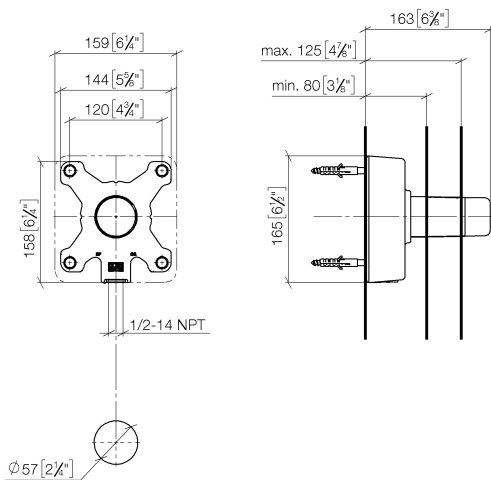

Kitchen - Concealed rough parts
POT FILLER Rough-in wall elbow -
Article number: 35 087 970-90 0010

- female thread 1/2" connection
- Water protection
- Sound insulation
- Mud guard
- Min. rough in depth 3-1/8"
- Max. rough in depth 4-7/8"

Discontinued items available to order until 31.12.9999

Dimensional drawing

mm [inches]

All dimensions in mm / inch = mm x 0,0394

Kitchen - Concealed rough parts
POT FILLER Rough-in wall elbow -
Article number: 35 087 970-90 0010

Other surface finishes

More custom finish options are available via special production (xTra Service). Please see our finish matrix for availability and pricing or contact a Dornbracht representative.

Kitchen - Concealed rough parts
POT FILLER Rough-in wall elbow -
Article number: 35 087 970-90 0010

Spare parts list

Number	Item Number	Designation	Number of units
1	04 14 03 079 00 90	Washer For washbasin Wall-mounted Sealing sleeve -	1
2	09 21 02 177 90	Protective cap For pot filler Ø 55 x 130 mm -	1
3	09 31 20 092 90	Plug Natural 1/2" -	1
4	04 30 31 012 00 90	Mounting bracket Wood screw With screw anchor 8 x 80 mm -	1