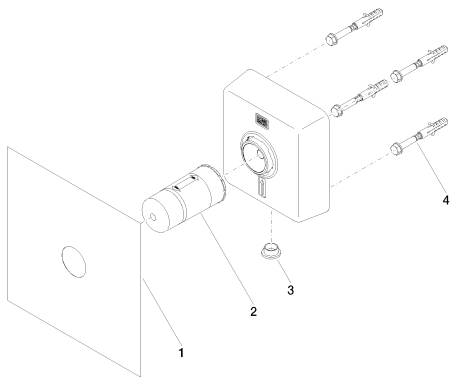

Kitchen - Concealed rough parts
POT FILLER Rough-in wall elbow -
Article number: 35 087 970-90 0010

- female thread 1/2" connection
- Water protection
- Sound insulation
- Mud guard
- Min. rough in depth 3-1/8"
- Max. rough in depth 4-7/8"

Discontinued items available to order until 31.12.9999

Dimensional drawing

mm [inches]

All dimensions in mm / inch = mm x 0,0394

Kitchen - Concealed rough parts
POT FILLER Rough-in wall elbow -
Article number: 35 087 970-90 0010

Other surface finishes

More custom finish options are available via special production (xTra Service). Please see our finish matrix for availability and pricing or contact a Dornbracht representative.

Kitchen - Concealed rough parts
POT FILLER Rough-in wall elbow -
Article number: 35 087 970-90 0010

Spare parts list

Number	Item Number	Designation	Number of units
1	04 14 03 079 00 90	Washer For washbasin Wall-mounted Sealing sleeve -	1
2	09 21 02 177 90	Protective cap For pot filler Ø 55 x 130 mm -	1
3	09 31 20 092 90	Plug Natural 1/2" -	1
4	04 30 31 012 00 90	Mounting bracket Wood screw With screw anchor 8 x 80 mm -	1