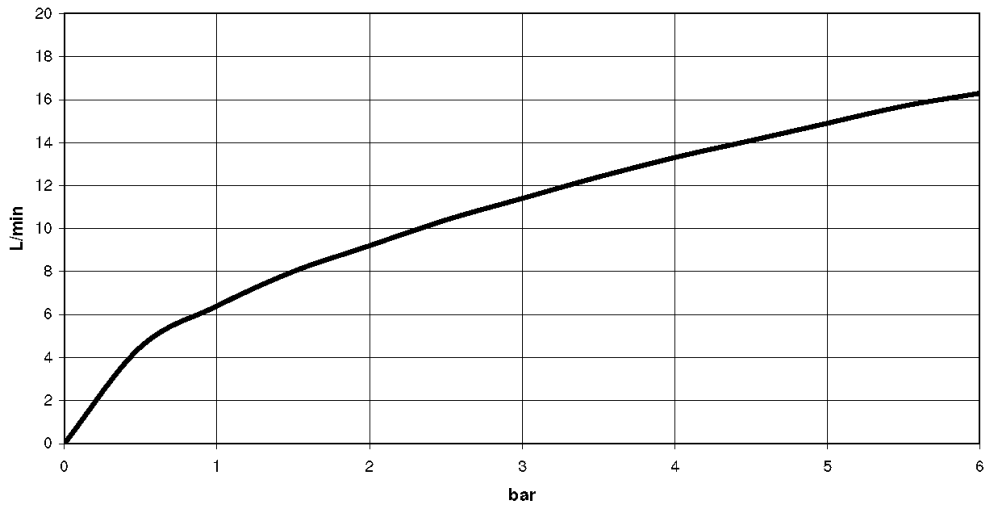

All dimensions in mm / inch = mm x 0,0394

Flow rate chart

Kitchen - Tara Ultra
POT FILLER Cold water valve - Brushed Durabross
Article number: 30 805 875-28

Other surface finishes

polished chrome
30 805 875-00