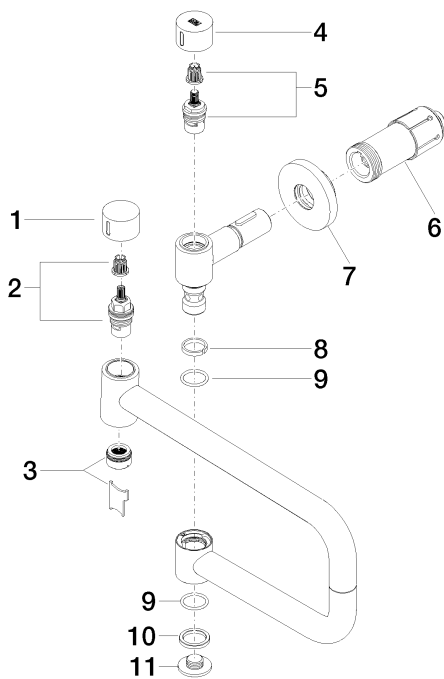

Kitchen - Tara Ultra
 POT FILLER Cold water valve - Brushed Durabronz
 Article number: 30 805 875-28

- 19-5/8" Projection
- Swiveling spout
- Laminar stream
- One water inlet, no mixing function
- Water flow rate limited to max. 1.5 gpm
- lead-free
- Fittings group in compliance with DIN 4109: 1

Brushed Durabronz

Accessory is required for this item.

Discontinued items available to order until 31.12.9999

Dimensional drawing

Kitchen - Tara Ultra
POT FILLER Cold water valve - Brushed Durabronz
Article number: 30 805 875-28

All dimensions in mm / inch = mm x 0,0394

Flow rate chart

Kitchen - Tara Ultra
POT FILLER Cold water valve - Brushed Durabross
Article number: 30 805 875-28

Other surface finishes

polished chrome
30 805 875-00

35 087 970-90 0010
POT FILLER Rough-in wall
elbow -

Kitchen - Tara Ultra
 POT FILLER Cold water valve - Brushed Durabross
 Article number: 30 805 875-28

Spare parts list

Number	Item Number	Designation	Number of units
1	09 20 62 025-28	Handle Ø 35 x 23 mm - Brushed Durabross	1
2	90 90 03 146 00 90	Upper part counter- clockwise closing 1/2" -	1
3	90 23 01 026 11-28	Aerator anti-theft Theft- proof Ø 23,5 x 13 mm, 1.5 gpm - Brushed Durabross	1
4	09 20 62 027-28	Handle Ø 35 x 23 mm - Brushed Durabross	1
5	90 90 03 171 00 90	Upper part clockwise- closing backward 1/2" -	1
6	90 30 01 213 00 90	Wall connection For pot filler Ø 38 x 84 mm -	1
7	90 27 87 039 00-28	Escutcheon For pot filler Ø 70 x 10 mm - Brushed Durabross	1
8	09 28 10 136 90	Ring Ø 25 x 22,4 x 1 mm -	1
9	09 14 10 015 90	O-Ring EPDM 70 21,5 x 2,5 mm -	2
10	09 28 10 139 90	Ring Ø 28,9 mm -	1
11	09 21 02 028-28	Cover Ø 32 x 11 mm - Brushed Durabross	1