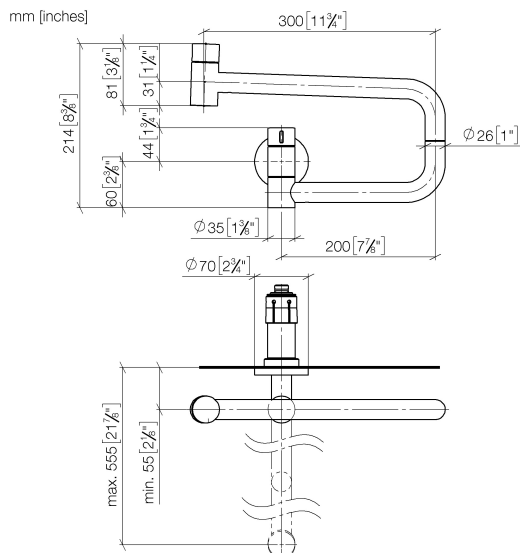

Kitchen - Tara Ultra
 POT FILLER Cold water valve - Brushed Durabronz
 Article number: 30 805 875-28

- 19-5/8" Projection
- Swiveling spout
- Laminar stream
- One water inlet, no mixing function
- Water flow rate limited to max. 1.5 gpm
- lead-free
- Fittings group in compliance with DIN 4109: 1

Brushed Durabronz

Accessory is required for this item.

Discontinued items available to order until 31.12.9999

Dimensional drawing

Kitchen - Tara Ultra
POT FILLER Cold water valve - Brushed Durabronz
Article number: 30 805 875-28

All dimensions in mm / inch = mm x 0,0394

Flow rate chart

Kitchen - Tara Ultra
POT FILLER Cold water valve - Brushed Durabross
Article number: 30 805 875-28

Other surface finishes

polished chrome
30 805 875-00

35 087 970-90 0010
POT FILLER Rough-in wall
elbow -

Kitchen - Tara Ultra
 POT FILLER Cold water valve - Brushed Durabross
 Article number: 30 805 875-28

Spare parts list

Number	Item Number	Designation	Number of units
1	09 20 62 025-28	Handle Ø 35 x 23 mm - Brushed Durabross	1
2	90 90 03 146 00 90	Upper part counter- clockwise closing 1/2" -	1
3	90 23 01 026 11-28	Aerator anti-theft Theft- proof Ø 23,5 x 13 mm, 1.5 gpm - Brushed Durabross	1
4	09 20 62 027-28	Handle Ø 35 x 23 mm - Brushed Durabross	1
5	90 90 03 171 00 90	Upper part clockwise- closing backward 1/2" -	1
6	90 30 01 213 00 90	Wall connection For pot filler Ø 38 x 84 mm -	1
7	90 27 87 039 00-28	Escutcheon For pot filler Ø 70 x 10 mm - Brushed Durabross	1
8	09 28 10 136 90	Ring Ø 25 x 22,4 x 1 mm -	1
9	09 14 10 015 90	O-Ring EPDM 70 21,5 x 2,5 mm -	2
10	09 28 10 139 90	Ring Ø 28,9 mm -	1
11	09 21 02 028-28	Cover Ø 32 x 11 mm - Brushed Durabross	1