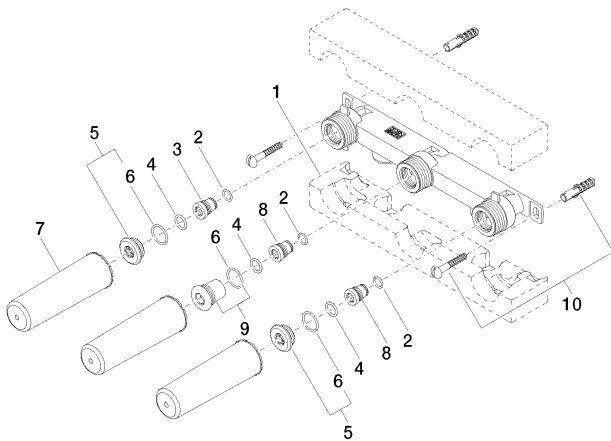

## Sink - Concealed rough parts

Rough for wall-mounted faucet spout on left -

Article number: 35 713 970-90 0010

- brass, lead free
- 2x female thread 1/2" connections
- 3x outlet 1/2"
- 3x plug 1/2"
- 3x Mud guard
- Sound insulation
- Center to center 3-7/8"

## Dimensional drawing

All dimensions in mm / inch = mm x 0,0394

Sink - Concealed rough parts  
Rough for wall-mounted faucet spout on left -  
Article number: 35 713 970-90 0010

Sink - Concealed rough parts

Rough for wall-mounted faucet spout on left -

Article number: 35 713 970-90 0010

Spare parts list

Number	Item Number	Designation	Number of units
1	09 11 11 043 90	Accessories For washbasin Wall-mounted Styrofoam body Pre-assembly kit 280 x 65 x 51 mm -	1
2	09 14 10 042 90	O-Ring EPDM 70 9,0 x 1,5 mm -	3
3	09 24 03 209 10 90	Nipple Closed Ø 16 x 18,5 mm -	1
4	09 14 10 003 90	O-Ring EPDM 70 11,0 x 2,0 mm -	3
5	04 31 20 006 00 90	Plug 1/2" -	2
6	09 21 02 102 90	Protective cap Ø 37 x 110 mm -	3
7	09 24 03 210 10 90	Nipple Open Ø 16 x 18,5 mm -	2
8	04 31 20 037 00 90	Plug 28 x 28 x 29 mm -	1
9	04 30 31 024 01 90	Mounting bracket Wood screw With screw anchor 6 x 40 mm -	1