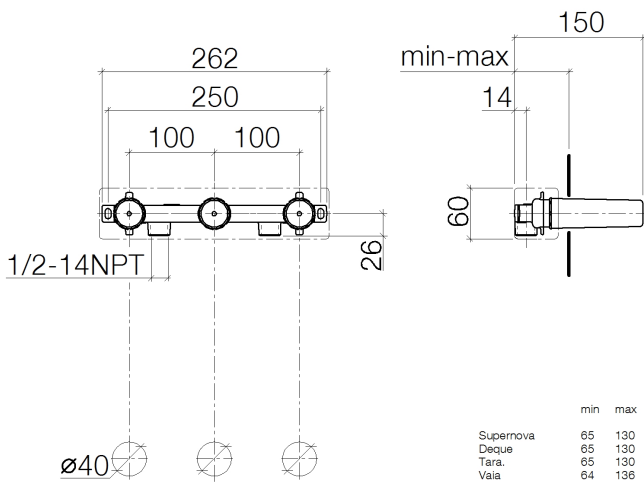

## Sink - Concealed rough parts

Rough for wall-mounted faucet spout on left -

Article number: 35 713 970-90 0010

- brass, lead free
- 2x female thread 1/2" connections
- 3x outlet 1/2"
- 3x plug 1/2"
- 3x Mud guard
- Sound insulation
- Center to center 3-7/8"

## Dimensional drawing

All dimensions in mm / inch = mm x 0,0394

Sink - Concealed rough parts  
Rough for wall-mounted faucet spout on left -  
Article number: 35 713 970-90 0010

Sink - Concealed rough parts

Rough for wall-mounted faucet spout on left -

Article number: 35 713 970-90 0010

Spare parts list

Number	Item Number	Designation	Number of units
1	09 11 11 043 90	Accessories For washbasin Wall-mounted Styrofoam body Pre-assembly kit 280 x 65 x 51 mm -	1
2	09 14 10 042 90	O-Ring EPDM 70 9,0 x 1,5 mm -	3
3	09 24 03 209 10 90	Nipple Closed Ø 16 x 18,5 mm -	1
4	09 14 10 003 90	O-Ring EPDM 70 11,0 x 2,0 mm -	3
5	04 31 20 006 00 90	Plug 1/2" -	2
6	09 21 02 102 90	Protective cap Ø 37 x 110 mm -	3
7	09 24 03 210 10 90	Nipple Open Ø 16 x 18,5 mm -	2
8	04 31 20 037 00 90	Plug 28 x 28 x 29 mm -	1
9	04 30 31 024 01 90	Mounting bracket Wood screw With screw anchor 6 x 40 mm -	1