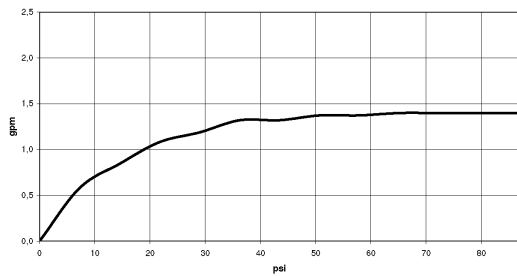

Kitchen - Tara Classic

Profi single-lever mixer lever on left - platinum

Article number: 33 880 889-08 0010

- 7-7/8" Projection
- Swiveling spout 360°
- Aerated stream and spray mode
- Total height 16-3/8"
- 26-1/8" approximate height of Profi spray
- Height to aerator/spout outlet 10-7/8"
- 1-3/8" hole diameter
- Sprayface with descaling system
- Water flow rate limited to max. 1.5 gpm
- lead-free
- Internal backflow preventer.

platinum

Discontinued items available to order until 30.09.2022

Kitchen - Tara Classic
Profi single-lever mixer lever on left - platinum
Article number: 33 880 889-08 0010

Dimensional drawing

All dimensions in mm / inch = mm x 0,0394

Flow rate chart

Kitchen - Tara Classic
Profi single-lever mixer lever on left - platinum
Article number: 33 880 889-08 0010

Other surface finishes

polished chrome
33 880 889-00 0010

platinum matte
33 880 889-06 0010