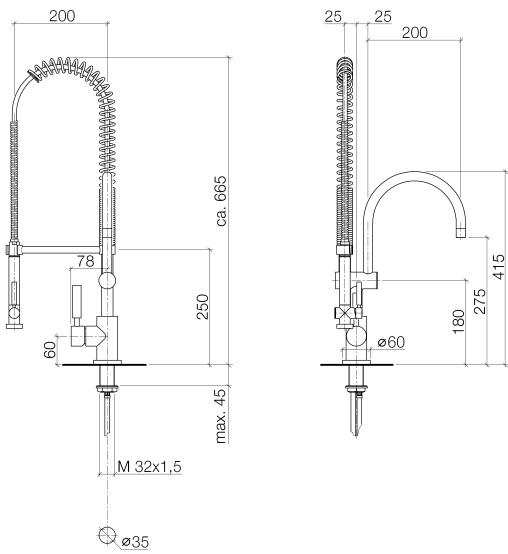

Kitchen - Tara Classic

Profi single-lever mixer lever on left - platinum

Article number: 33 880 889-08 0010

- 7-7/8" Projection
- Swiveling spout 360°
- Aerated stream and spray mode
- Total height 16-3/8"
- 26-1/8" approximate height of Profi spray
- Height to aerator/spout outlet 10-7/8"
- 1-3/8" hole diameter
- Sprayface with descaling system
- Water flow rate limited to max. 1.5 gpm
- lead-free
- Internal backflow preventer.

platinum

Discontinued items available to order until 30.09.2022

Kitchen - Tara Classic
Profi single-lever mixer lever on left - platinum
Article number: 33 880 889-08 0010

Dimensional drawing

All dimensions in mm / inch = mm x 0,0394