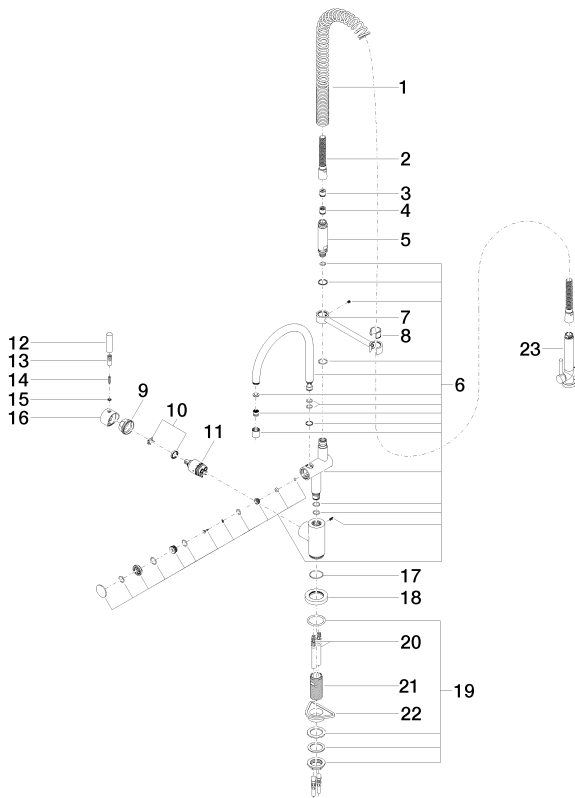

Kitchen - Tara Classic

Profi single-lever mixer lever on left - platinum

Article number: 33 880 889-08 0010

- 7-7/8" Projection
- Swiveling spout 360°
- Aerated stream and spray mode
- Total height 16-3/8"
- 26-1/8" approximate height of Profi spray
- Height to aerator/spout outlet 10-7/8"
- 1-3/8" hole diameter
- Sprayface with descaling system
- Water flow rate limited to max. 1.5 gpm
- lead-free
- Internal backflow preventer.

Spare parts list

Number	Item Number	Designation	Number of units
1	09 16 02 034 90	Feather For Profi fittings 190 mm -	1
2	09 30 02 065-08	Tube Cone-to-cone 1/2" x 1/2" x 775 mm - platinum	1
3	09 23 01 047 90	Flow limiter with back- flow prevention 2.1 gpm -	1
4	09 23 01 141 90	Back-flow preventer Without regulator Ø 15 x 16 mm -	1
5	09 30 01 067 10-08	Wall connection Ø 24,5 x 115,5 mm - platinum	1
6	90 19 88 019 01-08	Outlet 335 x 282 x 36 mm - platinum	1
7	04 17 20 014 00-08	Holder 39 x 20 x 238 mm - platinum	1
8	09 18 40 035 90	Sleeve -	1
9	09 24 04 107-08	Wall connection Ø 40 x 20 mm - platinum	1
10	04 28 10 148 00 90	cartridge Flow and temperature regulation -	1
11	90 15 05 063 00 90	cartridge black Ø 35 x 70 mm -	1
12	09 20 62 005-08	Handle Lever Ø 15 x 55 mm - platinum	1
13	09 24 04 048-08	Handle Lever Ø 10 x 30 mm - platinum	1
14	09 31 11 010 90	Mounting bracket Threaded pin With hex socket Self-locking M5 x 20 mm -	1
15	09 30 11 032 90	Mounting bracket Serrated washer Ø 5,3 -	1
16	90 20 88 040 00-08	Handle Lever base 98 x 64 x 64 mm - platinum	1
17	09 14 10 102 90	O-Ring 33,05 x 1,78 mm -	1
18	09 28 10 055-08	Escutcheon Ø 60 x Ø 38,2 x 10 mm - platinum	1
19	04 23 10 009 02 90	Mounting bracket With seals M32 x 1,5 -	1
20	04 30 04 045 00 90	Flexible supply line Short shaft 3/8" -	2
21	09 30 01 010 90	Wall connection Ø 32 x 70 mm -	1
22	09 18 40 090 90	Mounting bracket 89 x 58 x 18,5 mm -	1
23	04 12 11 097 11-08	shower head Sprayer 58,5 x 164,5 x 35 mm - platinum	1