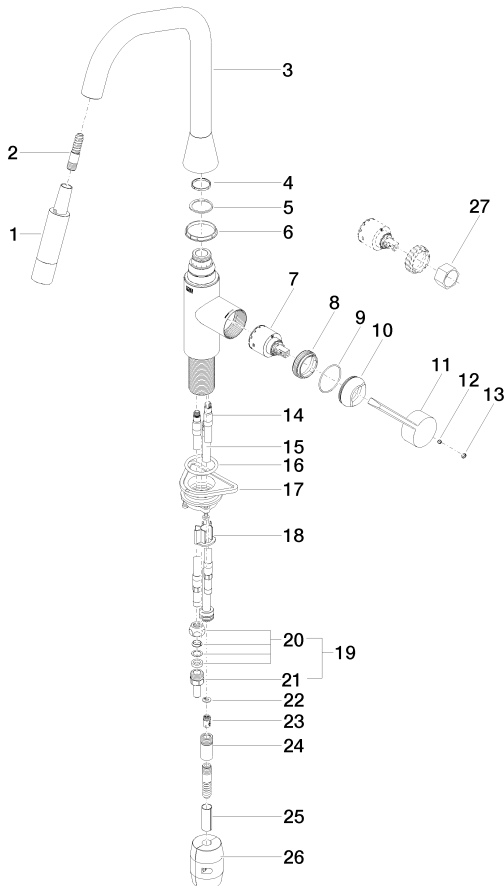

Kitchen - Sync

Single-lever mixer pull-down with spray function - Brushed Durabrass

Article number: 33 875 895-28 0010

- 9-1/2" Projection
- Swiveling spout 360°
- Optional restriction, swivels 110°
- Laminar and spray function
- Total height 16-1/2"
- 9-1/2" height to aerator/spout outlet
- 1-3/8" hole diameter
- 59" metal shower hose
- Sprayface with descaling system
- Water flow rate limited to max. 1.5 gpm
- lead-free
- Internal backflow preventer.

All dimensions in mm / inch = mm x 0,0394

Flow rate chart

Kitchen - Sync

Single-lever mixer pull-down with spray function - Brushed Durabross

Article number: 33 875 895-28 0010

Other surface finishes

polished chrome
33 875 895-00 0010

Spare parts list

Number	Item Number	Designation	Number of units
1	04 12 11 148 00-28	shower head Sprayer 36 x 28 x 138 mm - Brushed Durabross	1
2	04 30 02 120 00-85	Tube M12x1 x M12x1 x 1800 mm - polished stainless steel	1
3	90 28 22 301 00-28	Outlet 300 x 250 x 64 mm - Brushed Durabross	1
4	09 28 10 160 90	Ring 25,63 x 2,8 x 25,95 mm -	1
5	09 28 10 162 90	Ring Ø 32 x 1 mm -	1
6	09 28 10 161 90	Ring 42,99 x 5 x 42,95 mm -	1
7	90 15 05 062 00 90	cartridge black Ø 35 x 56 mm -	1
8	09 23 10 072 90	Mounting bracket Nut M38 x 1 -	1
9	09 14 10 190 90	O-Ring EPDM 70 38,0 x 1,5 mm -	1
10	09 28 30 030-28	Hood Ø 42 x 17 mm - Brushed Durabross	1
11	09 20 89 020-28	Handle Lever 142 x 44,50 x 23 mm - Brushed Durabross	1
12	09 31 11 063 90	Mounting bracket Threaded pin With hex socket With cup point M5 x 4 mm -	1
13	90 31 20 087 00-28	Cover Ø 7 x 2,1 mm - Brushed Durabross	1
14	04 30 04 098 00 90	Flexible supply line M8x1 x 600 mm -	2
15	04 28 20 066 00 90	Wall connection Ø 16 x 285 mm -	1
16	09 14 10 036 90	O-Ring 36,0 x 4,0 mm -	1