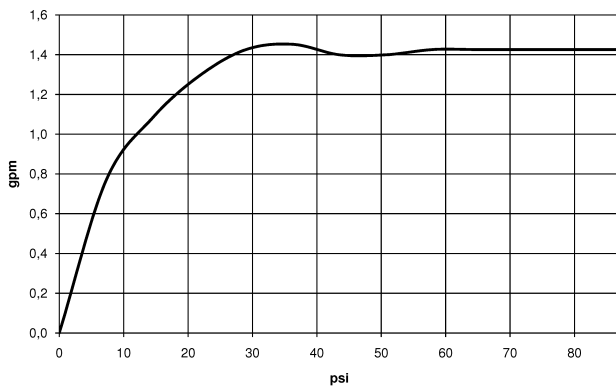

Kitchen - Sync

Single-lever mixer pull-down with spray function - Brushed Durabrass

Article number: 33 875 895-28 0010

- 9-1/2" Projection
- Swiveling spout 360°
- Optional restriction, swivels 110°
- Laminar and spray function
- Total height 16-1/2"
- 9-1/2" height to aerator/spout outlet
- 1-3/8" hole diameter
- 59" metal shower hose
- Sprayface with descaling system
- Water flow rate limited to max. 1.5 gpm
- lead-free
- Internal backflow preventer.

Brushed Durabrass

Discontinued items available to order until 31.12.9999

Kitchen - Sync

Single-lever mixer pull-down with spray function - Brushed Durabronz

Article number: 33 875 895-28 0010

Dimensional drawing

All dimensions in mm / inch = mm x 0,0394

Flow rate chart

Kitchen - Sync

Single-lever mixer pull-down with spray function - Brushed Durabross

Article number: 33 875 895-28 0010

Other surface finishes

polished chrome
33 875 895-00 0010