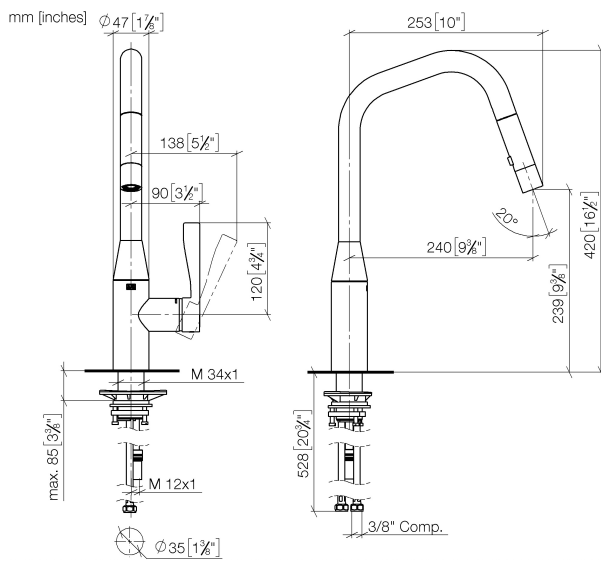

Kitchen - Sync

Single-lever mixer pull-down with spray function - Brushed Durabrass

Article number: 33 875 895-28 0010

- 9-1/2" Projection
- Swiveling spout 360°
- Optional restriction, swivels 110°
- Laminar and spray function
- Total height 16-1/2"
- 9-1/2" height to aerator/spout outlet
- 1-3/8" hole diameter
- 59" metal shower hose
- Sprayface with descaling system
- Water flow rate limited to max. 1.5 gpm
- lead-free
- Internal backflow preventer.

All dimensions in mm / inch = mm x 0,0394

Flow rate chart

Kitchen - Sync

Single-lever mixer pull-down with spray function - Brushed Durabross

Article number: 33 875 895-28 0010

Other surface finishes

polished chrome
33 875 895-00 0010

Spare parts list

Number	Item Number	Designation	Number of units
1	04 12 11 148 00-28	shower head Sprayer 36 x 28 x 138 mm - Brushed Durabross	1
2	04 30 02 120 00-85	Tube M12x1 x M12x1 x 1800 mm - polished stainless steel	1
3	90 28 22 301 00-28	Outlet 300 x 250 x 64 mm - Brushed Durabross	1
4	09 28 10 160 90	Ring 25,63 x 2,8 x 25,95 mm -	1
5	09 28 10 162 90	Ring Ø 32 x 1 mm -	1
6	09 28 10 161 90	Ring 42,99 x 5 x 42,95 mm -	1
7	90 15 05 062 00 90	cartridge black Ø 35 x 56 mm -	1
8	09 23 10 072 90	Mounting bracket Nut M38 x 1 -	1
9	09 14 10 190 90	O-Ring EPDM 70 38,0 x 1,5 mm -	1
10	09 28 30 030-28	Hood Ø 42 x 17 mm - Brushed Durabross	1
11	09 20 89 020-28	Handle Lever 142 x 44,50 x 23 mm - Brushed Durabross	1
12	09 31 11 063 90	Mounting bracket Threaded pin With hex socket With cup point M5 x 4 mm -	1
13	90 31 20 087 00-28	Cover Ø 7 x 2,1 mm - Brushed Durabross	1
14	04 30 04 098 00 90	Flexible supply line M8x1 x 600 mm -	2
15	04 28 20 066 00 90	Wall connection Ø 16 x 285 mm -	1
16	09 14 10 036 90	O-Ring 36,0 x 4,0 mm -	1