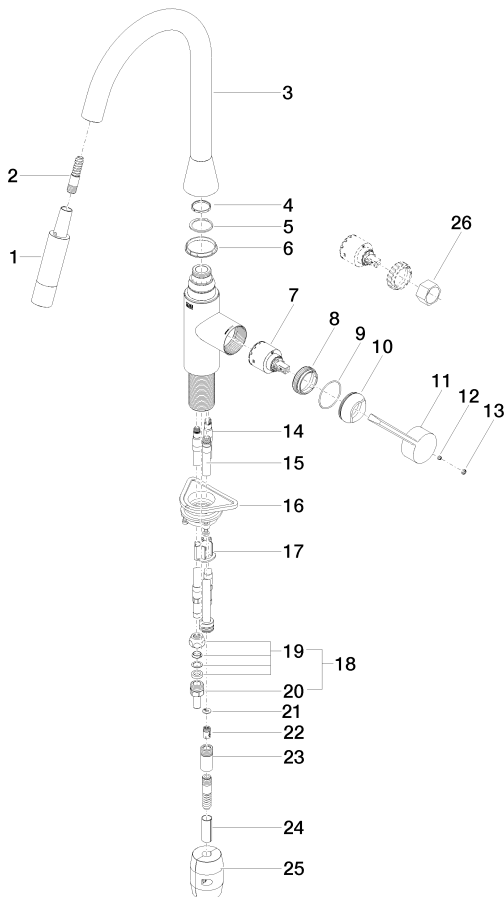

Kitchen - Sync

Single-lever mixer pull-down with spray function - platinum

Article number: 33 870 895-08 0010

- 9-1/2" Projection
- Swiveling spout 360°
- Optional restriction, swivels 110°
- Laminar and spray function
- Total height 17-1/2"
- 9-1/2" height to aerator/spout outlet
- 1-3/8" hole diameter
- 59" metal shower hose
- Sprayface with descaling system
- Water flow rate limited to max. 1.5 gpm
- lead-free
- Internal backflow preventer.

Spare parts list

Number	Item Number	Designation	Number of units
1	04 12 11 148 00-08	shower head Sprayer 36 x 28 x 138 mm - platinum	1
2	04 30 02 120 00-85	Tube M12x1 x M12x1 x 1800 mm - polished stainless steel	1
3	90 28 22 302 00-08	Outlet 325 x 250 x 64 mm - platinum	1
4	09 28 10 160 90	Ring 25,63 x 2,8 x 25,95 mm -	1
5	09 28 10 162 90	Ring Ø 32 x 1 mm -	1
6	09 28 10 161 90	Ring 42,99 x 5 x 42,95 mm -	1
7	90 15 05 062 00 90	cartridge black Ø 35 x 56 mm -	1
8	09 23 10 072 90	Mounting bracket Nut M38 x 1 -	1
9	09 14 10 190 90	O-Ring EPDM 70 38,0 x 1,5 mm -	1
10	09 28 30 030-08	Hood Ø 42 x 17 mm - platinum	1
11	09 20 89 020-08	Handle Lever 142 x 44,50 x 23 mm - platinum	1
12	09 31 11 063 90	Mounting bracket Threaded pin With hex socket With cup point M5 x 4 mm -	1
13	90 31 20 087 00-08	Cover Ø 7 x 2,1 mm - platinum	1
14	04 30 04 098 00 90	Flexible supply line M8x1 x 600 mm -	2
15	04 28 20 066 00 90	Wall connection Ø 16 x 285 mm -	1
16	04 30 11 040 00 90	Mounting bracket For sink Vertical assembly With spacer M34 x 1 -	1