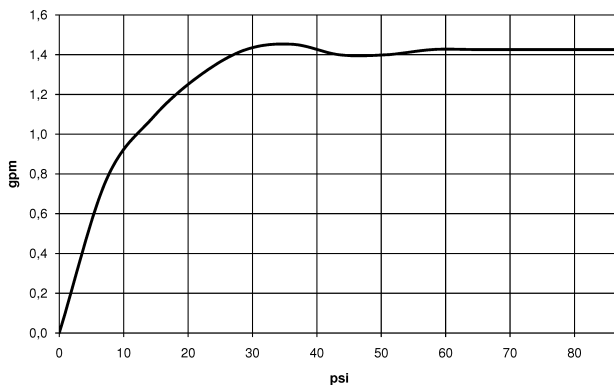

Kitchen - Sync

Single-lever mixer pull-down with spray function - platinum

Article number: 33 870 895-08 0010

- 9-1/2" Projection
- Swiveling spout 360°
- Optional restriction, swivels 110°
- Laminar and spray function
- Total height 17-1/2"
- 9-1/2" height to aerator/spout outlet
- 1-3/8" hole diameter
- 59" metal shower hose
- Sprayface with descaling system
- Water flow rate limited to max. 1.5 gpm
- lead-free
- Internal backflow preventer.

platinum

Discontinued items available to order until 31.12.9999

Kitchen - Sync
Single-lever mixer pull-down with spray function - platinum
Article number: 33 870 895-08 0010

Dimensional drawing

All dimensions in mm / inch = mm x 0,0394

Flow rate chart

Kitchen - Sync

Single-lever mixer pull-down with spray function - platinum

Article number: 33 870 895-08 0010

Other surface finishes

polished chrome

33 870 895-00 0010

platinum matte