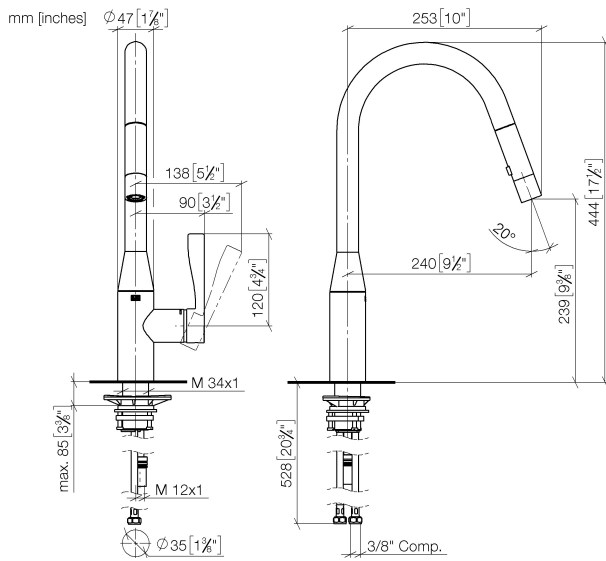

Kitchen - Sync

Single-lever mixer pull-down with spray function - platinum

Article number: 33 870 895-08 0010

- 9-1/2" Projection
- Swiveling spout 360°
- Optional restriction, swivels 110°
- Laminar and spray function
- Total height 17-1/2"
- 9-1/2" height to aerator/spout outlet
- 1-3/8" hole diameter
- 59" metal shower hose
- Sprayface with descaling system
- Water flow rate limited to max. 1.5 gpm
- lead-free
- Internal backflow preventer.

platinum

Discontinued items available to order until 31.12.9999

Kitchen - Sync
Single-lever mixer pull-down with spray function - platinum
Article number: 33 870 895-08 0010

Dimensional drawing

All dimensions in mm / inch = mm x 0,0394

Flow rate chart

Kitchen - Sync

Single-lever mixer pull-down with spray function - platinum

Article number: 33 870 895-08 0010

Other surface finishes

polished chrome

33 870 895-00 0010

platinum matte

Spare parts list

Number	Item Number	Designation	Number of units
1	04 12 11 148 00-08	shower head Sprayer 36 x 28 x 138 mm - platinum	1
2	04 30 02 120 00-85	Tube M12x1 x M12x1 x 1800 mm - polished stainless steel	1
3	90 28 22 302 00-08	Outlet 325 x 250 x 64 mm - platinum	1
4	09 28 10 160 90	Ring 25,63 x 2,8 x 25,95 mm -	1
5	09 28 10 162 90	Ring Ø 32 x 1 mm -	1
6	09 28 10 161 90	Ring 42,99 x 5 x 42,95 mm -	1
7	90 15 05 062 00 90	cartridge black Ø 35 x 56 mm -	1
8	09 23 10 072 90	Mounting bracket Nut M38 x 1 -	1
9	09 14 10 190 90	O-Ring EPDM 70 38,0 x 1,5 mm -	1
10	09 28 30 030-08	Hood Ø 42 x 17 mm - platinum	1
11	09 20 89 020-08	Handle Lever 142 x 44,50 x 23 mm - platinum	1
12	09 31 11 063 90	Mounting bracket Threaded pin With hex socket With cup point M5 x 4 mm -	1
13	90 31 20 087 00-08	Cover Ø 7 x 2,1 mm - platinum	1
14	04 30 04 098 00 90	Flexible supply line M8x1 x 600 mm -	2
15	04 28 20 066 00 90	Wall connection Ø 16 x 285 mm -	1
16	04 30 11 040 00 90	Mounting bracket For sink Vertical assembly With spacer M34 x 1 -	1