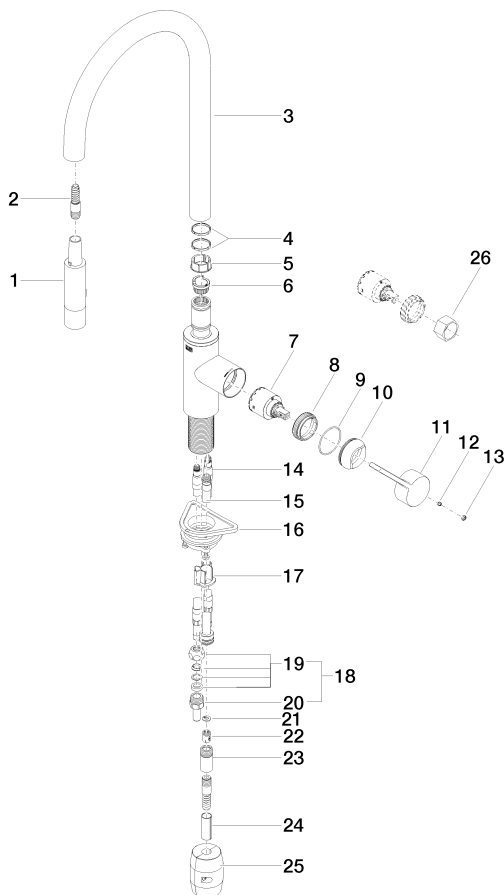

More custom finish options are available via special production (xTra Service). Please see our finish matrix for availability and pricing or contact a Dornbracht representative.

Spare parts list

Number	Item Number	Designation	Number of units
1	04 12 11 148 00-28	shower head Sprayer 36 x 28 x 138 mm - Brushed Durabross	1
2	04 30 02 120 00-85	Tube M12x1 x M12x1 x 1800 mm - polished stainless steel	1
3	90 28 22 304 00-28	Outlet 376 x 265 x 28 mm - Brushed Durabross	1
4	09 28 10 160 90	Ring 25,63 x 2,8 x 25,95 mm -	1
5	09 18 40 186 90	Sleeve 27,9 x 11,9 x 27,9 mm -	1
6	09 30 11 203 90	Limiting ring Ø 22,7 x 16,5 mm -	1
7	90 15 05 062 00 90	cartridge black Ø 35 x 56 mm -	1
8	09 23 10 072 90	Mounting bracket Nut M38 x 1 -	1
9	09 14 10 190 90	O-Ring EPDM 70 38,0 x 1,5 mm -	1
10	09 28 30 030-28	Hood Ø 42 x 17 mm - Brushed Durabross	1
11	09 20 87 020-28	Handle Lever 124 x 23 x 44,5 mm - Brushed Durabross	1
12	09 31 11 063 90	Mounting bracket Threaded pin With hex socket With cup point M5 x 4 mm -	1
13	90 31 20 087 00-28	Cover Ø 7 x 2,1 mm - Brushed Durabross	1
14	04 30 04 098 00 90	Flexible supply line M8x1 x 600 mm -	2
15	04 28 20 066 00 90	Wall connection Ø 16 x 285 mm -	1
16	04 30 11 040 00 90	Mounting bracket For sink Vertical assembly With spacer M34 x 1 -	1