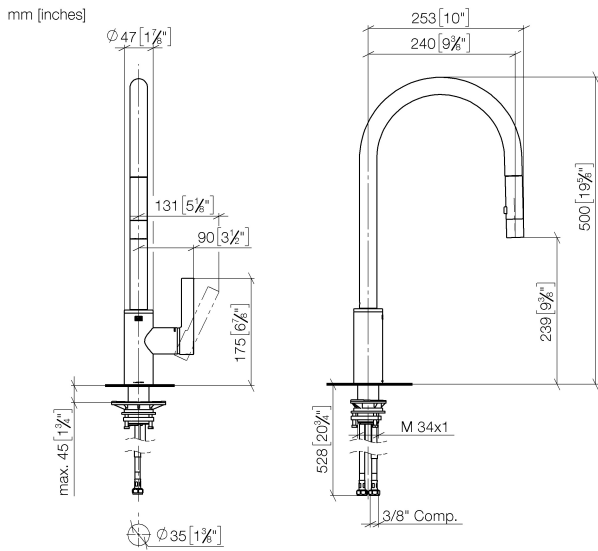

Kitchen - Tara Ultra

Single-lever mixer pull-down with spray function - Brushed Durabronz

Article number: 33 870 875-28 0010

- 9-1/2" Projection
- Swiveling spout 360°
- Optional restriction, swivels 110°
- Laminar and spray function
- Total height 19-5/8"
- 9-1/2" height to aerator/spout outlet
- 1-3/8" hole diameter
- 59" metal shower hose
- Sprayface with descaling system
- Water flow rate limited to max. 1.5 gpm
- lead-free
- Internal backflow preventer.

All dimensions in mm / inch = mm x 0,0394

Flow rate chart

Kitchen - Tara Ultra

Single-lever mixer pull-down with spray function - Brushed Durabross

Article number: 33 870 875-28 0010

Other surface finishes

More custom finish options are available via special production (xTra Service). Please see our finish matrix for availability and pricing or contact a Dornbracht representative.

Spare parts list

Number	Item Number	Designation	Number of units
1	04 12 11 148 00-28	shower head Sprayer 36 x 28 x 138 mm - Brushed Durabross	1
2	04 30 02 120 00-85	Tube M12x1 x M12x1 x 1800 mm - polished stainless steel	1
3	90 28 22 304 00-28	Outlet 376 x 265 x 28 mm - Brushed Durabross	1
4	09 28 10 160 90	Ring 25,63 x 2,8 x 25,95 mm -	1
5	09 18 40 186 90	Sleeve 27,9 x 11,9 x 27,9 mm -	1
6	09 30 11 203 90	Limiting ring Ø 22,7 x 16,5 mm -	1
7	90 15 05 062 00 90	cartridge black Ø 35 x 56 mm -	1
8	09 23 10 072 90	Mounting bracket Nut M38 x 1 -	1
9	09 14 10 190 90	O-Ring EPDM 70 38,0 x 1,5 mm -	1
10	09 28 30 030-28	Hood Ø 42 x 17 mm - Brushed Durabross	1
11	09 20 87 020-28	Handle Lever 124 x 23 x 44,5 mm - Brushed Durabross	1
12	09 31 11 063 90	Mounting bracket Threaded pin With hex socket With cup point M5 x 4 mm -	1
13	90 31 20 087 00-28	Cover Ø 7 x 2,1 mm - Brushed Durabross	1
14	04 30 04 098 00 90	Flexible supply line M8x1 x 600 mm -	2
15	04 28 20 066 00 90	Wall connection Ø 16 x 285 mm -	1
16	04 30 11 040 00 90	Mounting bracket For sink Vertical assembly With spacer M34 x 1 -	1