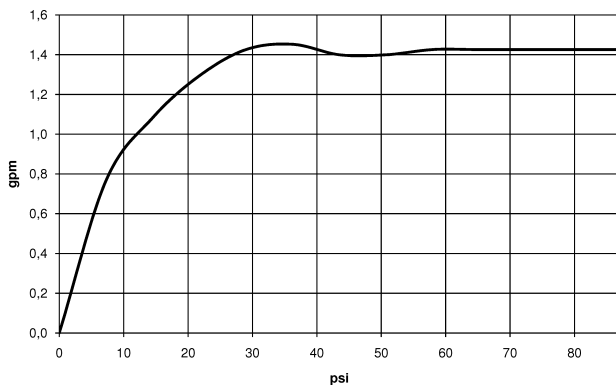

Kitchen - Tara Ultra

Single-lever mixer pull-down with spray function - Brushed Durabronz

Article number: 33 870 875-28 0010

- 9-1/2" Projection
- Swiveling spout 360°
- Optional restriction, swivels 110°
- Laminar and spray function
- Total height 19-5/8"
- 9-1/2" height to aerator/spout outlet
- 1-3/8" hole diameter
- 59" metal shower hose
- Sprayface with descaling system
- Water flow rate limited to max. 1.5 gpm
- lead-free
- Internal backflow preventer.

Brushed Durabronz

Discontinued items available to order until 31.12.9999

Kitchen - Tara Ultra

Single-lever mixer pull-down with spray function - Brushed Durabronz

Article number: 33 870 875-28 0010

Dimensional drawing

All dimensions in mm / inch = mm x 0,0394

Flow rate chart

Kitchen - Tara Ultra

Single-lever mixer pull-down with spray function - Brushed Durabross

Article number: 33 870 875-28 0010

Other surface finishes