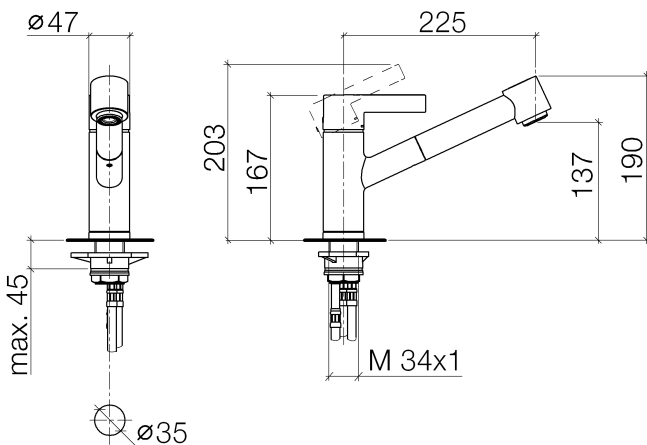

Kitchen - eno

Single-lever mixer with pull-out spout with spray function - Dark Platinum matte

Article number: 33 870 760-99 0010

- 8-7/8" Projection
- Swiveling spout 130°
- Laminar and spray function
- Total height 6-5/8"
- Height to aerator/spout outlet 5-3/8"
- 1-3/8" hole diameter
- Fabric braided spray hose 59"
- Water flow rate limited to max. 1.5 gpm
- lead-free
- Internal backflow preventer.

Dark Platinum matte

Discontinued items available to order until 31.12.9999

Dimensional drawing

Kitchen - eno

Single-lever mixer with pull-out spout with spray function - Dark Platinum matte

Article number: 33 870 760-99 0010

All dimensions in mm / inch = mm x 0,0394

Flow rate chart

Kitchen - eno

Single-lever mixer with pull-out spout with spray function - Dark Platinum matte

Article number: 33 870 760-99 0010

Other surface finishes

Spare parts list

Number	Item Number	Designation	Number of units
1	09 20 76 001-99	Handle Lever 47 x 40 x 116,5 mm - Dark Platinum matte	1
2	09 31 20 109 90	Plug -	1
3	09 31 11 030 90	Mounting bracket Threaded pin With hex socket With cup point M5 x 5 mm -	1
4	09 28 30 012-99	Hood Ø 45 x 13,5 mm - Dark Platinum matte	1
5	09 14 10 102 90	O-Ring 33,05 x 1,78 mm -	1
6	09 24 04 270 90	Mounting bracket Ø 40 x 21 mm -	1
7	09 14 10 031 90	O-Ring 20,0 x 2,0 mm -	1
8	04 28 10 148 00 90	cartridge Flow and temperature regulation -	1
9	90 15 05 062 00 90	cartridge black Ø 35 x 56 mm -	1
10	09 19 76 009-99	Sleeve DB Logo 47 x 115 x 119 mm - Dark Platinum matte	1
11	09 18 40 099 90	Hood / sleeve Ø 28 x 30 mm -	1
12	04 30 02 059 00-99	Tube With cone 1/2" x M15x1 x 1500 mm - Dark Platinum matte	1
13	09 23 01 039 90	Sieve seal Ø 19 x 5,5 mm -	1
14	04 12 11 102 00-99	shower	1
15	09 14 10 001 90	O-Ring EPDM 70 4,5 x 1,5 mm -	1
16	09 30 30 113 20 90	Mounting bracket Ø 8 x 6,5 mm -	1
17	09 14 15 029 90	Support ring Ø 43,5 x 4,9 mm -	2
18	09 28 10 144 90	Ring Ø 43,4 x 2,7 mm -	1