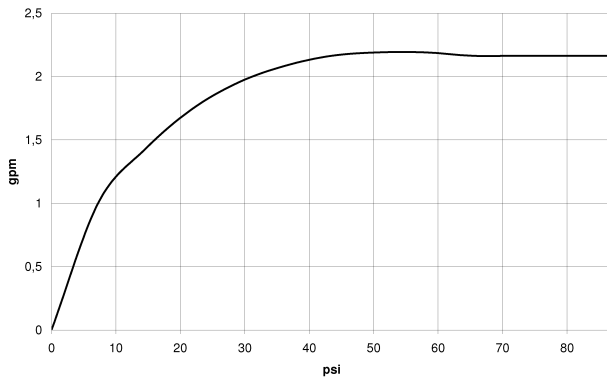

Kitchen - eno

Single-lever mixer with pull-out spout with spray function - Dark Platinum matte

Article number: 33 870 760-99 0010

- 8-7/8" Projection
- Swiveling spout 130°
- Laminar and spray function
- Total height 6-5/8"
- Height to aerator/spout outlet 5-3/8"
- 1-3/8" hole diameter
- Fabric braided spray hose 59"
- Water flow rate limited to max. 1.5 gpm
- lead-free
- Internal backflow preventer.

All dimensions in mm / inch = mm x 0,0394

Flow rate chart

Kitchen - eno

Single-lever mixer with pull-out spout with spray function - Dark Platinum matte

Article number: 33 870 760-99 0010

Other surface finishes