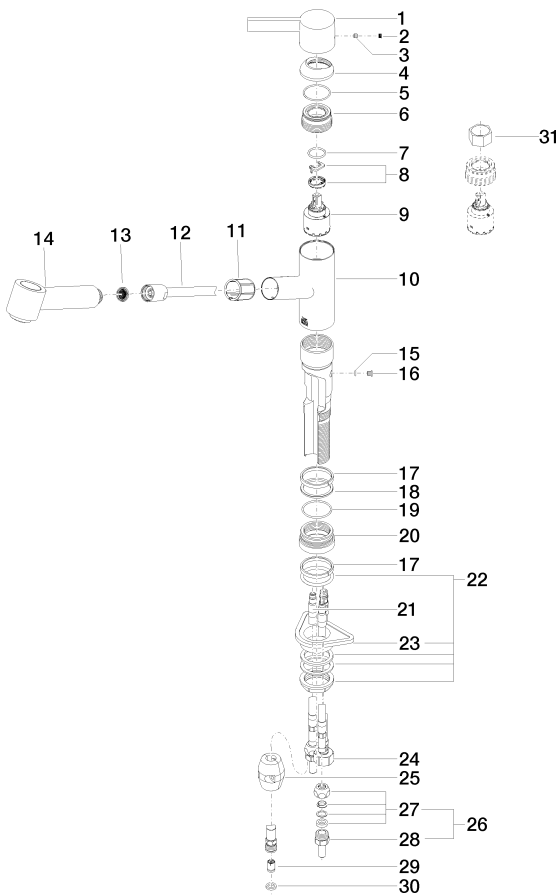

Kitchen - eno

Single-lever mixer with pull-out spout with spray function - Dark Platinum matte

Article number: 33 870 760-99 0010

- 8-7/8" Projection
- Swiveling spout 130°
- Laminar and spray function
- Total height 6-5/8"
- Height to aerator/spout outlet 5-3/8"
- 1-3/8" hole diameter
- Fabric braided spray hose 59"
- Water flow rate limited to max. 1.5 gpm
- lead-free
- Internal backflow preventer.

All dimensions in mm / inch = mm x 0,0394

Flow rate chart

Kitchen - eno

Single-lever mixer with pull-out spout with spray function - Dark Platinum matte

Article number: 33 870 760-99 0010

Other surface finishes

Spare parts list

Number	Item Number	Designation	Number of units
1	09 20 76 001-99	Handle Lever 47 x 40 x 116,5 mm - Dark Platinum matte	1
2	09 31 20 109 90	Plug -	1
3	09 31 11 030 90	Mounting bracket Threaded pin With hex socket With cup point M5 x 5 mm -	1
4	09 28 30 012-99	Hood Ø 45 x 13,5 mm - Dark Platinum matte	1
5	09 14 10 102 90	O-Ring 33,05 x 1,78 mm -	1
6	09 24 04 270 90	Mounting bracket Ø 40 x 21 mm -	1
7	09 14 10 031 90	O-Ring 20,0 x 2,0 mm -	1
8	04 28 10 148 00 90	cartridge Flow and temperature regulation -	1
9	90 15 05 062 00 90	cartridge black Ø 35 x 56 mm -	1
10	09 19 76 009-99	Sleeve DB Logo 47 x 115 x 119 mm - Dark Platinum matte	1
11	09 18 40 099 90	Hood / sleeve Ø 28 x 30 mm -	1
12	04 30 02 059 00-99	Tube With cone 1/2" x M15x1 x 1500 mm - Dark Platinum matte	1
13	09 23 01 039 90	Sieve seal Ø 19 x 5,5 mm -	1
14	04 12 11 102 00-99	shower	1
15	09 14 10 001 90	O-Ring EPDM 70 4,5 x 1,5 mm -	1
16	09 30 30 113 20 90	Mounting bracket Ø 8 x 6,5 mm -	1
17	09 14 15 029 90	Support ring Ø 43,5 x 4,9 mm -	2
18	09 28 10 144 90	Ring Ø 43,4 x 2,7 mm -	1