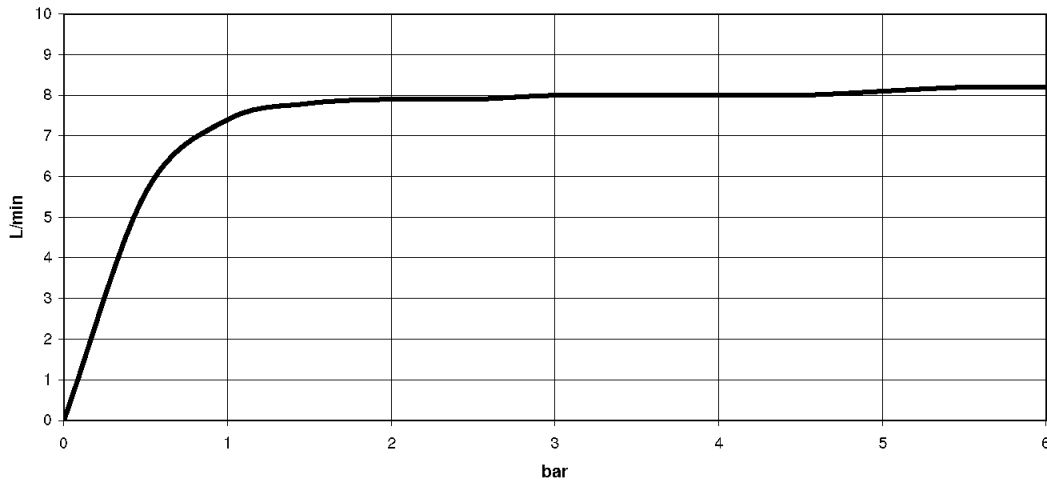

Kitchen - Tara Ultra

BAR TAP Single-lever mixer - platinum matt

Article number: 33 805 875-06

- 166 mm projection
- pivotable spout 360°
- laminar flow
- height of mixer 303 mm
- height up to laminar flow regulator 186 mm
- hole diameter 35 mm
- max. flow 8 l/min at 3 bar flow pressure
- lead-free
- Fittings group as per DIN 4109: 1

Flow rate chart

Kitchen - Tara Ultra
BAR TAP Single-lever mixer - platinum matt
Article number: 33 805 875-06

Other finish variants

polished chrome
33 805 875-00

platinum
33 805 875-08

brushed Durabrass
33 805 875-28