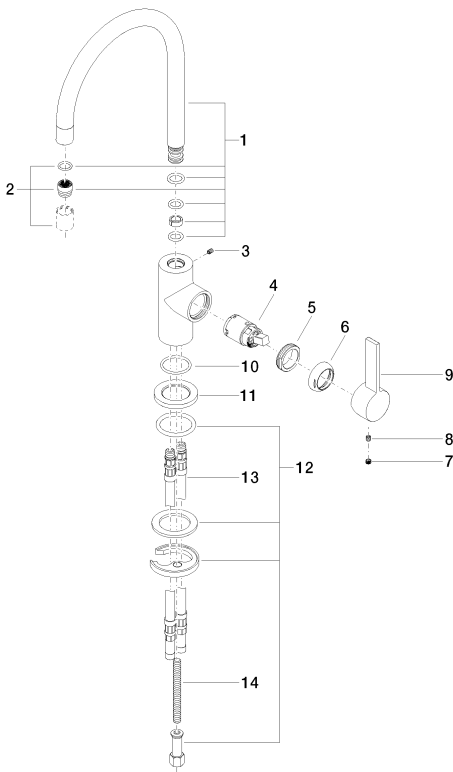

Kitchen - Tara Ultra

BAR TAP Single-lever mixer - platinum matt

Article number: 33 805 875-06

- 166 mm projection
- pivotable spout 360°
- laminar flow
- height of mixer 303 mm
- height up to laminar flow regulator 186 mm
- hole diameter 35 mm
- max. flow 8 l/min at 3 bar flow pressure
- lead-free
- Fittings group as per DIN 4109: 1

Flow rate chart

Kitchen - Tara Ultra
BAR TAP Single-lever mixer - platinum matt
Article number: 33 805 875-06

Other finish variants

polished chrome
33 805 875-00

platinum
33 805 875-08

brushed Durabrass
33 805 875-28

matt black
33 805 875-33

Dark Platinum matt
33 805 875-99

Other finishes on request (x-tra Service)

Kitchen - Tara Ultra
 BAR TAP Single-lever mixer - platinum matt
 Article number: 33 805 875-06

Spare parts list

No.	Item Number	Name	Quantity used
1	90 28 22 206 00-06	spout	1
2	90 23 01 067 00-06	aerator	1
3	09 31 11 008 90	pin	1
4	09 15 05 041 90	cartridge	1
5	09 24 04 130-07	nut	1
6	09 24 04 204-06	cover	1
7	09 31 20 109 90	plug	1
8	09 31 11 030 90	pin	1
9	09 20 88 051-06	handle	1
10	09 14 10 118 90	seal	1
11	09 27 85 001-06	rosette	1
12	04 30 11 038 64 90	fixing set	1
13	04 30 04 016 00 90	hose	2
14	09 31 11 011 90	pin	1