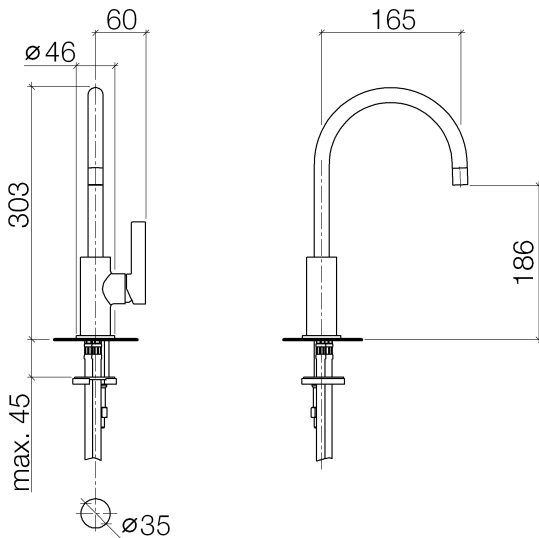

Kitchen - Tara Ultra

BAR TAP Single-lever mixer - platinum matt

Article number: 33 805 875-06

- 166 mm projection
- pivotable spout 360°
- laminar flow
- height of mixer 303 mm
- height up to laminar flow regulator 186 mm
- hole diameter 35 mm
- max. flow 8 l/min at 3 bar flow pressure
- lead-free
- Fittings group as per DIN 4109: 1

platinum matt

Discontinued articles/items available to order until 31.12.9999

Dimensional drawing

Kitchen - Tara Ultra
BAR TAP Single-lever mixer - platinum matt
Article number: 33 805 875-06

All details in mm / inch = mm x 0.0394

Flow rate chart

Kitchen - Tara Ultra
BAR TAP Single-lever mixer - platinum matt
Article number: 33 805 875-06

Other finish variants

polished chrome
33 805 875-00

platinum
33 805 875-08

brushed Durabrass
33 805 875-28

No.	Item Number	Name	Quantity used
1	90 28 22 206 00-06	spout	1
2	90 23 01 067 00-06	aerator	1
3	09 31 11 008 90	pin	1
4	09 15 05 041 90	cartridge	1
5	09 24 04 130-07	nut	1
6	09 24 04 204-06	cover	1
7	09 31 20 109 90	plug	1
8	09 31 11 030 90	pin	1
9	09 20 88 051-06	handle	1
10	09 14 10 118 90	seal	1
11	09 27 85 001-06	rosette	1
12	04 30 11 038 64 90	fixing set	1
13	04 30 04 016 00 90	hose	2
14	09 31 11 011 90	pin	1