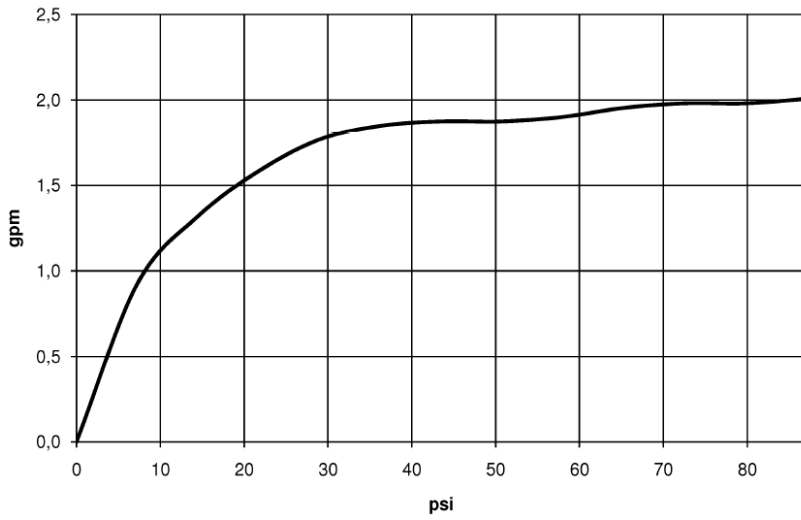

Kitchen - Elio  
Single-lever mixer - Brushed Durabross  
Article number: 33 800 790-28 0010

- 9-1/4" Projection
- Swiveling spout 360°
- Spout with 20° pivoting tip
- Areated stream
- Total height 13-1/4"
- Height to aerator/spout outlet 11-3/4"
- 1-3/8" hole diameter
- Water flow rate limited to max. 1.5 gpm
- lead-free

### Dimensional drawing

Kitchen - Elio  
Single-lever mixer - Brushed Durabross  
Article number: 33 800 790-28 0010

All dimensions in mm / inch = mm x 0,0394

### Flow rate chart

Kitchen - Elio  
Single-lever mixer - Brushed Durabrass  
Article number: 33 800 790-28 0010