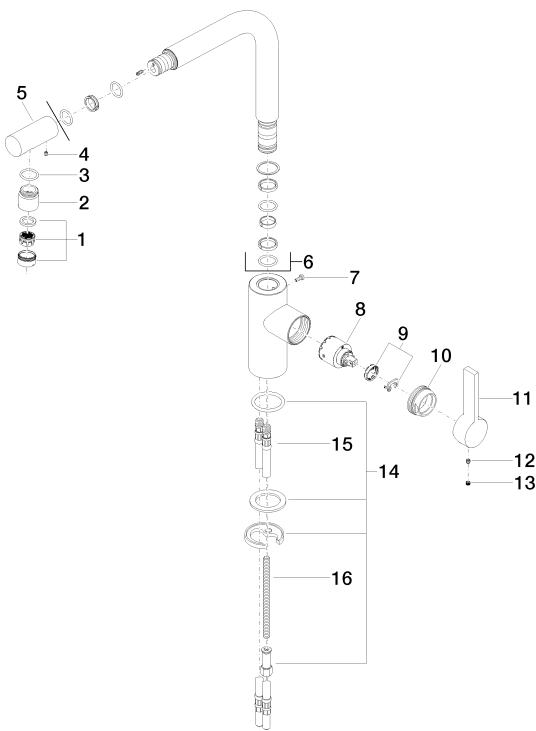

Kitchen - Elio  
Single-lever mixer - Brushed Durabross  
Article number: 33 800 790-28 0010

- 9-1/4" Projection
- Swiveling spout 360°
- Spout with 20° pivoting tip
- Areated stream
- Total height 13-1/4"
- Height to aerator/spout outlet 11-3/4"
- 1-3/8" hole diameter
- Water flow rate limited to max. 1.5 gpm
- lead-free

### Dimensional drawing

Kitchen - Elio  
Single-lever mixer - Brushed Durabross  
Article number: 33 800 790-28 0010

All dimensions in mm / inch = mm x 0,0394

### Flow rate chart

Kitchen - Elio  
Single-lever mixer - Brushed Durabrass  
Article number: 33 800 790-28 0010

### Spare parts list

Number	Item Number	Designation	Number of units
1	90 23 01 026 08-28	Aerator anti-theft M24x1 1.5 gpm - Brushed Durabross	1
2	09 24 04 164 10-28	Nipple Ø 26,5 x 26,5 mm - Brushed Durabross	1
3	09 14 10 100 90	O-Ring EPDM 70 20,0 x 2,5 mm -	1
4	09 31 11 044 90	Mounting bracket Threaded pin With hex socket With cup point M4 x 5 mm -	1
5	09 24 04 163 10-28	Nipple Ø 30 x 70 mm - Brushed Durabross	1
6	90 28 22 185 00-28	Outlet 228 x 231 x 30 mm - Brushed Durabross	1
7	09 30 30 054 90	Mounting bracket Cylinder screw With hex socket With low head M4 x 10 mm -	1
8	90 15 05 061 00 90	cartridge black Ø 35 x 52 mm -	1
9	09 24 04 141-28	Mounting bracket Ø 40 x 18 mm - Brushed Durabross	2
11	09 20 79 040-28	Handle Lever 120 x 43 x 23 mm - Brushed Durabross	1
12	09 31 11 030 90	Mounting bracket Threaded pin With hex socket With cup point M5 x 5 mm -	1
13	09 31 20 109 90	Plug -	1
14	04 30 11 038 75 90	Mounting bracket with O-Ring Ø36 x 4 mm Ø 52 x 1,5 mm -	1
15	04 30 04 045 00 90	Flexible supply line Short shaft 3/8" -	2
16	09 31 11 091 90	Mounting bracket Threaded bolts M8 x 130 mm -	1