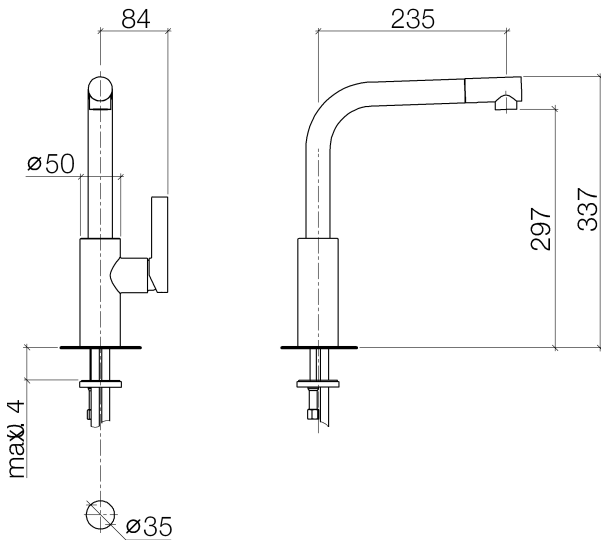

Kitchen - Elio  
Single-lever mixer - Brushed Durabross  
Article number: 33 800 790-28 0010

- 9-1/4" Projection
- Swiveling spout 360°
- Spout with 20° pivoting tip
- Areated stream
- Total height 13-1/4"
- Height to aerator/spout outlet 11-3/4"
- 1-3/8" hole diameter
- Water flow rate limited to max. 1.5 gpm
- lead-free

### Dimensional drawing

Kitchen - Elio  
Single-lever mixer - Brushed Durabross  
Article number: 33 800 790-28 0010

All dimensions in mm / inch = mm x 0,0394

### Flow rate chart

Kitchen - Elio  
Single-lever mixer - Brushed Durabrass  
Article number: 33 800 790-28 0010

### Spare parts list

Number	Item Number	Designation	Number of units
1	90 23 01 026 08-28	Aerator anti-theft M24x1 1.5 gpm - Brushed Durabross	1
2	09 24 04 164 10-28	Nipple Ø 26,5 x 26,5 mm - Brushed Durabross	1
3	09 14 10 100 90	O-Ring EPDM 70 20,0 x 2,5 mm -	1
4	09 31 11 044 90	Mounting bracket Threaded pin With hex socket With cup point M4 x 5 mm -	1
5	09 24 04 163 10-28	Nipple Ø 30 x 70 mm - Brushed Durabross	1
6	90 28 22 185 00-28	Outlet 228 x 231 x 30 mm - Brushed Durabross	1
7	09 30 30 054 90	Mounting bracket Cylinder screw With hex socket With low head M4 x 10 mm -	1
8	90 15 05 061 00 90	cartridge black Ø 35 x 52 mm -	1
9	09 24 04 141-28	Mounting bracket Ø 40 x 18 mm - Brushed Durabross	2
11	09 20 79 040-28	Handle Lever 120 x 43 x 23 mm - Brushed Durabross	1
12	09 31 11 030 90	Mounting bracket Threaded pin With hex socket With cup point M5 x 5 mm -	1
13	09 31 20 109 90	Plug -	1
14	04 30 11 038 75 90	Mounting bracket with O-Ring Ø36 x 4 mm Ø 52 x 1,5 mm -	1
15	04 30 04 045 00 90	Flexible supply line Short shaft 3/8" -	2
16	09 31 11 091 90	Mounting bracket Threaded bolts M8 x 130 mm -	1