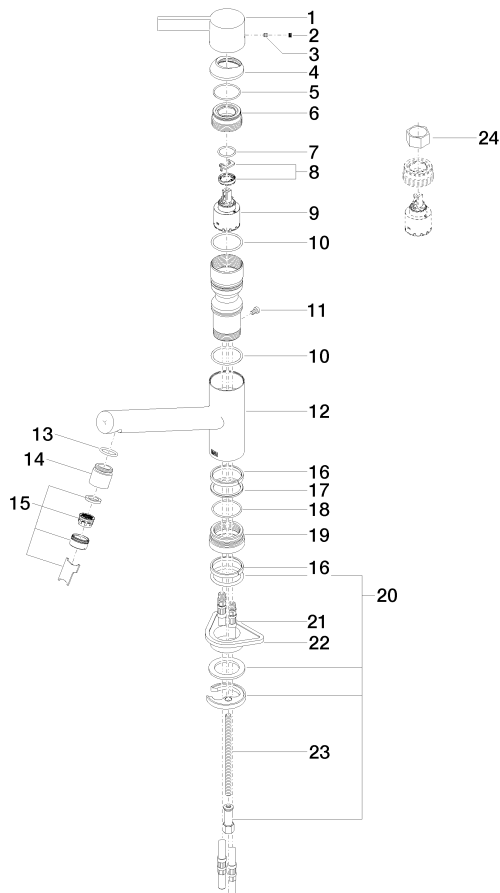

Kitchen - eno

Single-lever mixer - Brushed Durabronz

Article number: 33 800 760-28 0010

- 8-5/8" Projection
- Swiveling spout 130°
- Areated stream
- Total height 6-5/8"
- Height to aerator/spout outlet 5-3/4"
- 1-3/8" hole diameter
- Water flow rate limited to max. 1.5 gpm
- lead-free

Spare parts list

Number	Item Number	Designation	Number of units
1	09 20 76 001-28	Handle Lever 47 x 40 x 116,5 mm - Brushed Durabross	1
2	09 31 20 109 90	Plug -	1
3	09 31 11 030 90	Mounting bracket Threaded pin With hex socket With cup point M5 x 5 mm -	1
4	09 28 30 012-28	Hood Ø 45 x 13,5 mm - Brushed Durabross	1
5	09 14 10 102 90	O-Ring 33,05 x 1,78 mm -	1
6	09 24 04 270 90	Mounting bracket Ø 40 x 21 mm -	1
7	09 14 10 031 90	O-Ring 20,0 x 2,0 mm -	1
8	04 28 10 148 00 90	cartridge Flow and temperature regulation -	1
9	90 15 05 062 00 90	cartridge black Ø 35 x 56 mm -	1
10	09 14 10 038 90	O-Ring EPDM 70 37,0 x 2,5 mm -	2
11	09 30 30 112 90	Mounting bracket Cylinder screw With hex socket Low head M5 x 8 mm -	1
12	09 19 76 002-28	Body 260 x 180 x 48 mm - Brushed Durabross	1
13	09 14 10 100 90	O-Ring EPDM 70 20,0 x 2,5 mm -	1
14	09 24 04 164 10-28	Nipple Ø 26,5 x 26,5 mm - Brushed Durabross	1
15	90 23 01 026 08-28	Aerator anti-theft M24x1 1,5 gpm - Brushed Durabross	1
16	09 14 15 029 90	Support ring Ø 43,5 x 4,9 mm -	1

Kitchen - eno

Single-lever mixer - Brushed Durabross

Article number: 33 800 760-28 0010

17	09 28 10 144 90	Ring Ø 43,4 x 2,7 mm -	1
18	09 14 10 034 90	O-Ring EPDM 70 38,0 x 2,0 mm -	1
19	09 27 76 001-28	Escutcheon Ø 48 x 22 mm - Brushed Durabross	1
20	04 30 11 038 75 90	Mounting bracket with O-Ring Ø36 x 4 mm Ø 52 x 1,5 mm -	1
21	04 30 04 045 00 90	Flexible supply line Short shaft 3/8" -	2
22	09 18 40 090 90	Mounting bracket 89 x 58 x 18,5 mm -	1
23	09 31 11 091 90	Mounting bracket Threaded bolts M8 x 130 mm -	1
24	09 30 09 031 90	assembly wrench For cartridge nut 6-point SW 27 -	1