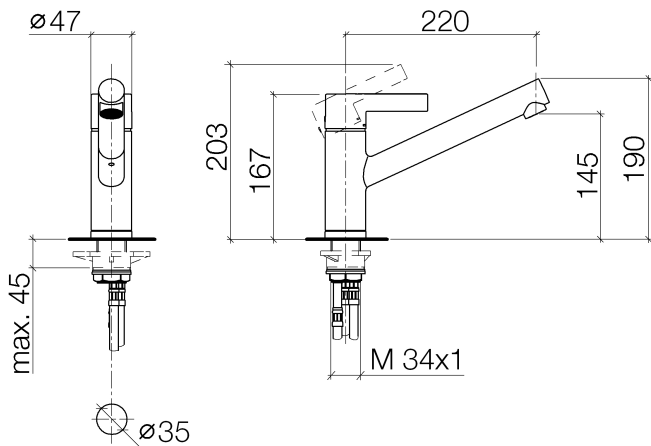

Kitchen - eno

Single-lever mixer - Brushed Durabronz

Article number: 33 800 760-28 0010

- 8-5/8" Projection
- Swiveling spout 130°
- Areated stream
- Total height 6-5/8"
- Height to aerator/spout outlet 5-3/4"
- 1-3/8" hole diameter
- Water flow rate limited to max. 1.5 gpm
- lead-free

Brushed Durabronz

Discontinued items available to order until 31.12.9999

Dimensional drawing

All dimensions in mm / inch = mm x 0,0394

Model/program/technical modifications and error excepted
For more information see: www.dornbracht.com + 49 (0) 2371 88999 950 mail@dornbracht.com

Spare parts list

Number	Item Number	Designation	Number of units
1	09 20 76 001-28	Handle Lever 47 x 40 x 116,5 mm - Brushed Durabross	1
2	09 31 20 109 90	Plug -	1
3	09 31 11 030 90	Mounting bracket Threaded pin With hex socket With cup point M5 x 5 mm -	1
4	09 28 30 012-28	Hood Ø 45 x 13,5 mm - Brushed Durabross	1
5	09 14 10 102 90	O-Ring 33,05 x 1,78 mm -	1
6	09 24 04 270 90	Mounting bracket Ø 40 x 21 mm -	1
7	09 14 10 031 90	O-Ring 20,0 x 2,0 mm -	1
8	04 28 10 148 00 90	cartridge Flow and temperature regulation -	1
9	90 15 05 062 00 90	cartridge black Ø 35 x 56 mm -	1
10	09 14 10 038 90	O-Ring EPDM 70 37,0 x 2,5 mm -	2
11	09 30 30 112 90	Mounting bracket Cylinder screw With hex socket Low head M5 x 8 mm -	1
12	09 19 76 002-28	Body 260 x 180 x 48 mm - Brushed Durabross	1
13	09 14 10 100 90	O-Ring EPDM 70 20,0 x 2,5 mm -	1
14	09 24 04 164 10-28	Nipple Ø 26,5 x 26,5 mm - Brushed Durabross	1
15	90 23 01 026 08-28	Aerator anti-theft M24x1 1,5 gpm - Brushed Durabross	1
16	09 14 15 029 90	Support ring Ø 43,5 x 4,9 mm -	1