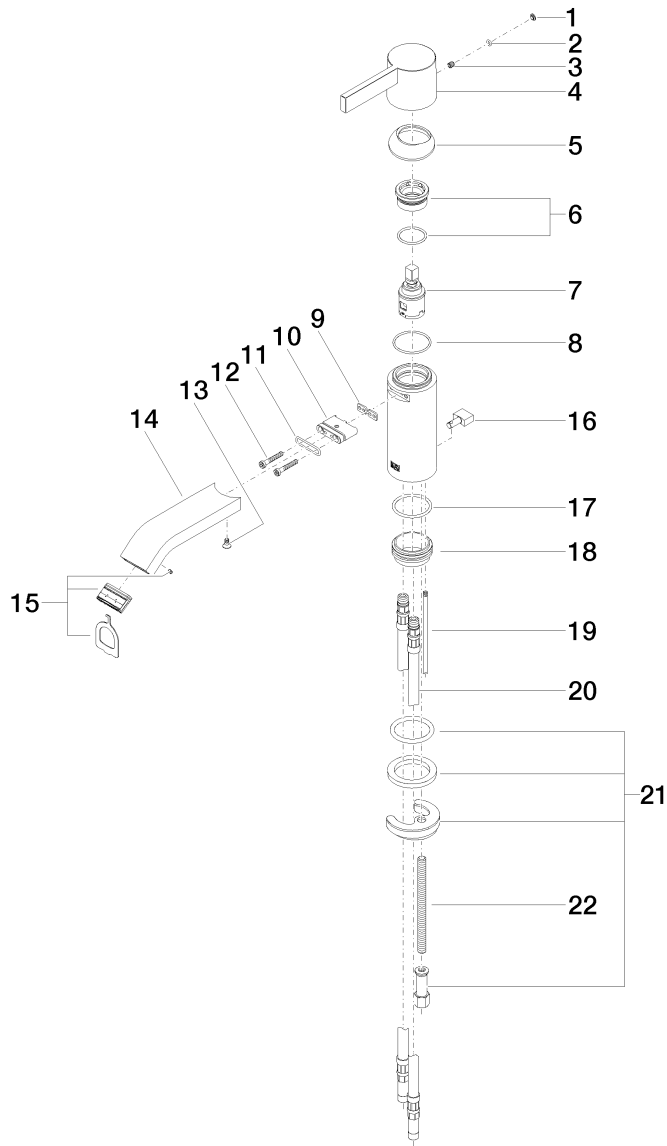

**Exploded assembly drawing**

**Order quantity**

<b>No.</b>	<b>Article number</b>	<b>Name</b>	<b>Installation quantity</b>
1	093120087ff	plug	1
2	09141013390	seal	1
3	09311103090	pin	1
4	092067003ff	handle	1
5	092830019ff	cover	1
6	9023100660090	nut	1
7	9015050420090	cartridge	1
8	09141010290	seal	1
9	09140313190	seal	1
10	09110306190	connection	1
11	09141005390	seal	1
12	09303008490	screw	2
13	09303011690	screw	1
14	092822239ff	spout	1
15	9029030450090	aerator	1
16	092067002ff	handle	1
17	09141011990	seal	1
18	092810109-07	ring	1
19	093109080ff	pull-rod	1
20	0430040160090	hose	2
21	0430110856290	fixing set	1
22	09311101290	pin	1
23	04110100100ff	pop-up waste	1