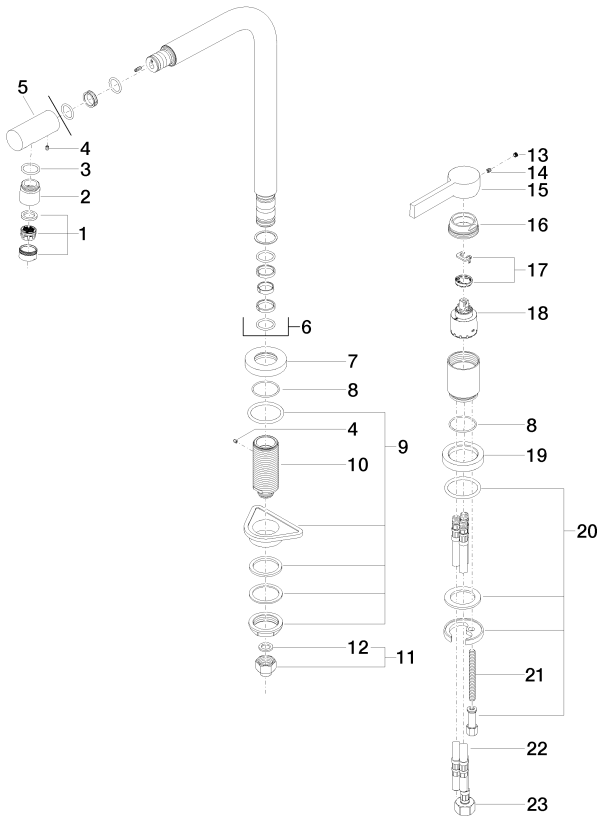

Kitchen - Elio

Two-hole mixer with individual flanges - Brushed Durabrass

Article number: 32 800 790-28 0010

- 9-1/4" Projection
- Swiveling spout 360°
- Spout with 20° pivoting tip
- Areated stream
- Total height 13-1/4"
- Height to aerator/spout outlet 11-3/4"
- 2-1/8" diameter flanges
- Spout hole diameter 1-3/8"
- Single-lever mixer hole diameter 1-3/8"
- Water flow rate limited to max. 1.5 gpm
- lead-free
- Flexible positioning of components

Flow rate chart

Kitchen - Elio

Two-hole mixer with individual flanges - Brushed Durabron

Article number: 32 800 790-28 0010

Other surface finishes

polished chrome
32 800 790-00 0010

platinum matte
32 800 790-06 0010

Spare parts list

Number	Item Number	Designation	Number of units
1	90 23 01 026 08-28	Aerator anti-theft M24x1 1.5 gpm - Brushed Durabron	1
2	09 24 04 164 10-28	Nipple Ø 26,5 x 26,5 mm - Brushed Durabron	1
3	09 14 10 100 90	O-Ring EPDM 70 20,0 x 2,5 mm -	1
4	09 31 11 044 90	Mounting bracket Threaded pin With hex socket With cup point M4 x 5 mm -	2
5	09 24 04 163 10-28	Nipple Ø 30 x 70 mm - Brushed Durabron	1
6	90 28 22 188 00-28	Outlet 228 x 377 x 30 mm - Brushed Durabron	1
7	09 27 79 001-28	Escutcheon Ø 55 x 10 x Ø 30,2 mm - Brushed Durabron	1
8	09 14 10 102 90	O-Ring 33,05 x 1,78 mm -	2
9	04 23 10 044 01 90	Mounting bracket With seals M34 x 1 -	1
10	09 30 01 094 10-28	Wall connection Ø 34 x 85 mm - Brushed Durabron	1
11	04 24 04 166 10 90	Nipple 1/2" x M10x1 -	1
12	09 14 20 002 90	Washer Vf 3110 18,5 x 12,0 x 2,0 mm -	1
13	09 31 20 109 90	Plug -	1
14	09 31 11 030 90	Mounting bracket Threaded pin With hex socket With cup point M5 x 5 mm -	1
15	09 20 79 040-28	Handle Lever 120 x 43 x 23 mm - Brushed Durabron	1