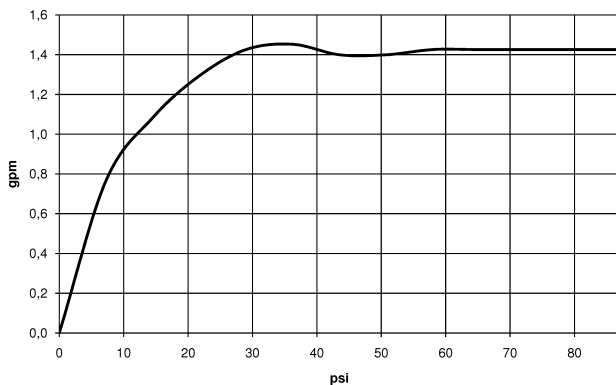

Kitchen - Elio

Two-hole mixer with individual flanges - Brushed Durabrass

Article number: 32 800 790-28 0010

- 9-1/4" Projection
- Swiveling spout 360°
- Spout with 20° pivoting tip
- Areated stream
- Total height 13-1/4"
- Height to aerator/spout outlet 11-3/4"
- 2-1/8" diameter flanges
- Spout hole diameter 1-3/8"
- Single-lever mixer hole diameter 1-3/8"
- Water flow rate limited to max. 1.5 gpm
- lead-free
- Flexible positioning of components

Brushed Durabrass

Discontinued items available to order until 31.12.9999

Kitchen - Elio

Two-hole mixer with individual flanges - Brushed Durabrass

Article number: 32 800 790-28 0010

Dimensional drawing

All dimensions in mm / inch = mm x 0,0394

Flow rate chart

Kitchen - Elio

Two-hole mixer with individual flanges - Brushed Durabron

Article number: 32 800 790-28 0010

Other surface finishes

polished chrome
32 800 790-00 0010

platinum matte
32 800 790-06 0010