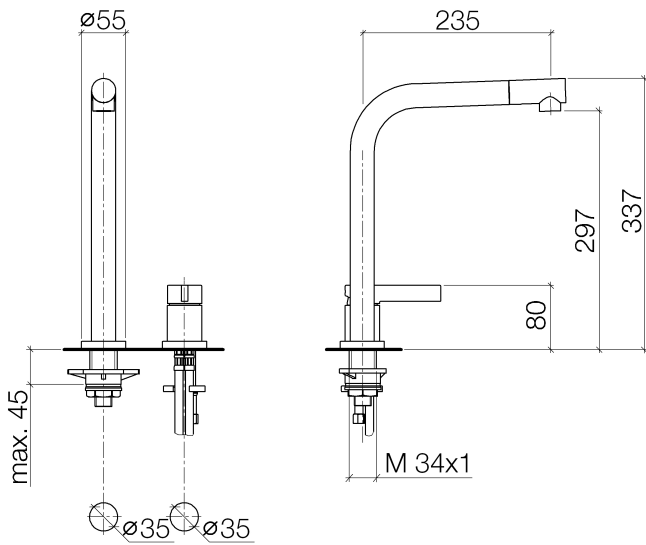

Kitchen - Elio

Two-hole mixer with individual flanges - Brushed Durabrass

Article number: 32 800 790-28 0010

- 9-1/4" Projection
- Swiveling spout 360°
- Spout with 20° pivoting tip
- Areated stream
- Total height 13-1/4"
- Height to aerator/spout outlet 11-3/4"
- 2-1/8" diameter flanges
- Spout hole diameter 1-3/8"
- Single-lever mixer hole diameter 1-3/8"
- Water flow rate limited to max. 1.5 gpm
- lead-free
- Flexible positioning of components

Brushed Durabrass

Discontinued items available to order until 31.12.9999

Kitchen - Elio

Two-hole mixer with individual flanges - Brushed Durabrass

Article number: 32 800 790-28 0010

Dimensional drawing

All dimensions in mm / inch = mm x 0,0394

Spare parts list

Number	Item Number	Designation	Number of units
1	90 23 01 026 08-28	Aerator anti-theft M24x1 1.5 gpm - Brushed Durabron	1
2	09 24 04 164 10-28	Nipple Ø 26,5 x 26,5 mm - Brushed Durabron	1
3	09 14 10 100 90	O-Ring EPDM 70 20,0 x 2,5 mm -	1
4	09 31 11 044 90	Mounting bracket Threaded pin With hex socket With cup point M4 x 5 mm -	2
5	09 24 04 163 10-28	Nipple Ø 30 x 70 mm - Brushed Durabron	1
6	90 28 22 188 00-28	Outlet 228 x 377 x 30 mm - Brushed Durabron	1
7	09 27 79 001-28	Escutcheon Ø 55 x 10 x Ø 30,2 mm - Brushed Durabron	1
8	09 14 10 102 90	O-Ring 33,05 x 1,78 mm -	2
9	04 23 10 044 01 90	Mounting bracket With seals M34 x 1 -	1
10	09 30 01 094 10-28	Wall connection Ø 34 x 85 mm - Brushed Durabron	1
11	04 24 04 166 10 90	Nipple 1/2" x M10x1 -	1
12	09 14 20 002 90	Washer Vf 3110 18,5 x 12,0 x 2,0 mm -	1
13	09 31 20 109 90	Plug -	1
14	09 31 11 030 90	Mounting bracket Threaded pin With hex socket With cup point M5 x 5 mm -	1
15	09 20 79 040-28	Handle Lever 120 x 43 x 23 mm - Brushed Durabron	1