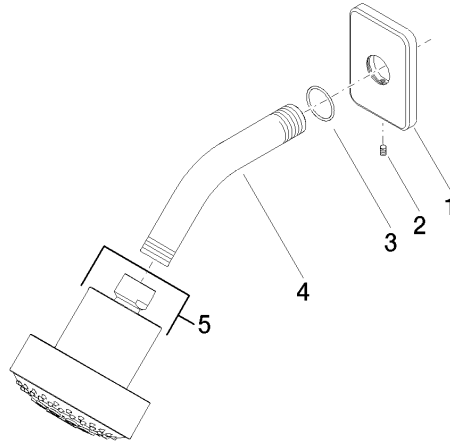

28 508 710

- spray head Ø 92mm
- Three settings: COMPACT RAIN, COMPACT SOFT FLOW, COMPACT AQUAPRESSURE FLOW, max. flow rate 9 l/min (at 3 bar)
- Function from: 7 l/min
- with anti-scale system

Technical data:

- 200-mm projection
- ball-joint pivotable through 30°
- rosette 78 x 55 mm
- 1/2" connection

Notes:

	Chrome	28 508 710-00
	Brushed Platinum	28 508 710-06

Recommended miscellaneous

- Concealed wall elbow -** 35 085 970 90
- max. recess depth 163 mm
 - min. recess depth 90 mm

28 508 710

mm [inches]

Flow rate chart

28 508 710

Spare parts list

No.	Item Number	Name	Quantity used	Delivery time
4	09 11 03 011-00	connection	1.00	10
5	04 12 11 110 00-00	shower	1.00	10
2	09 31 11 048 90	pin	1.00	2
1	09 27 71 004-00	rosette	1.00	10
3	09 14 10 098 90	seal	1.00	2