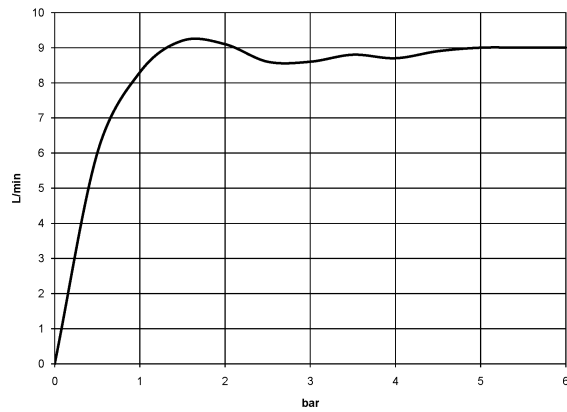

28 508 710

- spray head Ø 92mm
- Three settings: COMPACT RAIN, COMPACT SOFT FLOW, COMPACT AQUAPRESSURE FLOW, max. flow rate 9 l/min (at 3 bar)
- Function from: 7 l/min
- with anti-scale system

Technical data:

- 200-mm projection
- ball-joint pivotable through 30°
- rosette 78 x 55 mm
- 1/2" connection

Notes:

	Chrome	28 508 710-00
	Brushed Platinum	28 508 710-06

Recommended miscellaneous

- Concealed wall elbow -** 35 085 970 90
- max. recess depth 163 mm
 - min. recess depth 90 mm

28 508 710

mm [inches]

Flow rate chart

28 508 710

Spare parts list

No.	Item Number	Name	Quantity used	Delivery time
4	09 11 03 011-00	connection	1.00	10
5	04 12 11 110 00-00	shower	1.00	10
2	09 31 11 048 90	pin	1.00	2
1	09 27 71 004-00	rosette	1.00	10
3	09 14 10 098 90	seal	1.00	2