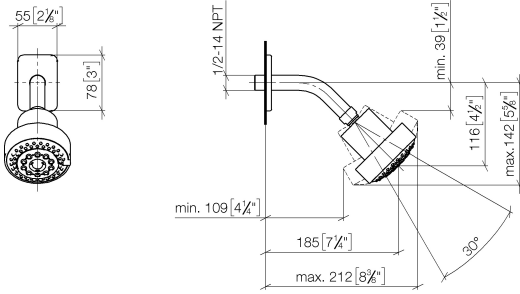

28 508 710

- spray head Ø 92mm
- Three settings: COMPACT RAIN, COMPACT SOFT FLOW, COMPACT AQUAPRESSURE FLOW, max. flow rate 9 l/min (at 3 bar)
- Function from: 7 l/min
- with anti-scale system

Technical data:

- 200-mm projection
- ball-joint pivotable through 30°
- rosette 78 x 55 mm
- 1/2" connection

Notes:

	Chrome	28 508 710-00
	Brushed Platinum	28 508 710-06

Recommended miscellaneous

- Concealed wall elbow -** 35 085 970 90
- max. recess depth 163 mm
 - min. recess depth 90 mm

28 508 710

mm [inches]

Flow rate chart

28 508 710

Spare parts list

No.	Item Number	Name	Quantity used	Delivery time
4	09 11 03 011-00	connection	1.00	10
5	04 12 11 110 00-00	shower	1.00	10
2	09 31 11 048 90	pin	1.00	2
1	09 27 71 004-00	rosette	1.00	10
3	09 14 10 098 90	seal	1.00	2