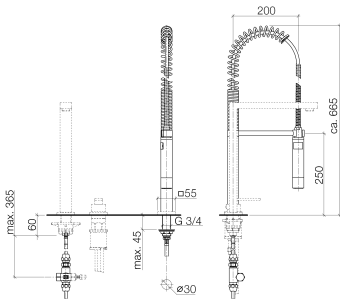

platinum

Discontinued items available to order until 31.12.9999

Dimensional drawing

All dimensions in mm / inch = mm x 0,0394

Model/program/technical modifications and error excepted
For more information see: www.dornbracht.com + 49 (0) 2371 88999 950 mail@dornbracht.com