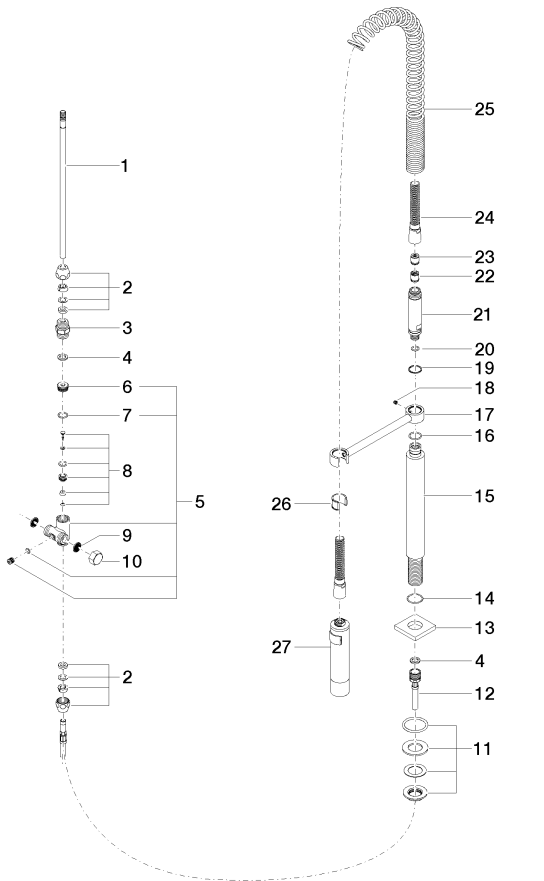

Spare parts list

Kitchen - Series-variou
 Profi hand spray set - platinum
 Article number: 27 784 970-08 0010

Number	Item Number	Designation	Number of units
1	04 24 02 046 01-07	Wall connection 11-3/4" - Rough nickel-plated	1
2	04 23 30 040 00-08	Wall connection Ø 10 mm x 3/8" - platinum	2
3	09 24 03 168 10 90	Nipple Double nipple 1/2" x 1/2" -	1
4	09 14 20 002 90	Washer Vf 3110 18,5 x 12,0 x 2,0 mm -	2
5	04 17 09 046 10 90	Conversion For sprayer 41 x 56 x 45 mm -	1
6	09 24 04 112 10 90	Conversion Ø 21 x 10 mm -	1
7	09 14 10 033 90	O-Ring EPDM 70 14,5 x 2,0 mm -	1
8	04 21 10 031 10 90	Conversion For Profi fittings -	1
9	09 23 01 039 90	Sieve seal Ø 19 x 5,5 mm -	2
10	04 21 02 006 00 92	Plug With seal 1/2" -	1
11	04 23 10 004 03 90	Mounting bracket With seals Ø 45 mm, 3/4" -	1
12	09 30 04 067 90	Tube 1/2" x 10 x 500 mm -	1
13	09 27 97 033-08	Escutcheon 60 x 60 x 9 x Ø 27,3 mm - platinum	1
14	09 14 10 120 90	O-Ring NBR 885 26,7 x 1,78 mm -	1
15	09 11 10 066 10-08	Wall connection Ø 34 x 319 mm - platinum	1
16	09 14 10 031 90	O-Ring 20,0 x 2,0 mm -	1
17	04 17 20 014 00-08	Holder 39 x 20 x 238 mm - platinum	1
18	09 31 11 049 90	Mounting bracket Threaded pin With hex socket With cup point M6 x 6 mm -	1
19	09 14 15 012 90	Ring Ø 24,6 x Ø 21,6 x 1,4 mm -	1
20	09 14 10 003 90	O-Ring EPDM 70 11,0 x 2,0 mm -	1
21	09 30 01 067 10-08	Wall connection Ø 24,5 x 115,5 mm - platinum	1
22	09 23 01 141 90	Back-flow preventer Without regulator Ø 15 x 16 mm -	1
23	09 23 01 046 90	Back-flow preventer 4.0 gpm -	1
24	09 30 02 065-08	Tube Cone-to-cone 1/2" x 1/2" x 775 mm - platinum	1
25	09 16 02 034 90	Feather For Profi fittings 190 mm -	1
26	09 18 40 035 90	Sleeve -	1
27	04 12 11 094 10-08	shower head Sprayer - platinum	1