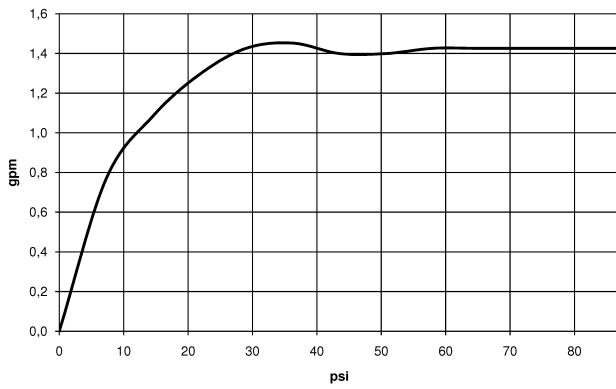

Kitchen - Series-various
Profi hand spray set - platinum
Article number: 27 784 970-08 0010

Flow rate chart