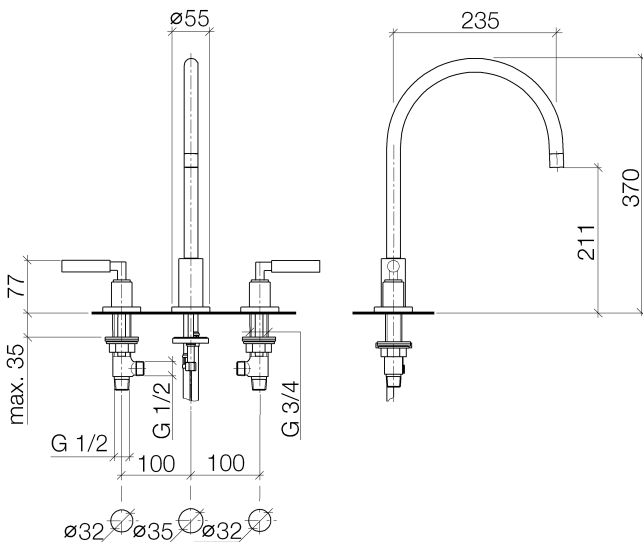

Kitchen - Tara.

Three-hole mixer - Brushed Durabron

Article number: 20 815 882-28 0010

- 9-1/4" Projection
- Swiveling spout 360°
- Areated stream
- Total height 14-5/8"
- Height to aerator/spout outlet 8-3/8"
- Spout hole diameter 1-3/8"
- Valve hole diameter 1-1/4"
- Water flow rate limited to max. 1.5 gpm
- lead-free

## Dimensional drawing

Kitchen - Tara.  
Three-hole mixer - Brushed Durabronz  
Article number: 20 815 882-28 0010

All dimensions in mm / inch = mm x 0,0394

Kitchen - Tara.

Three-hole mixer - Brushed Durabross

Article number: 20 815 882-28 0010

14	90 12 12 007 00-28	Handle Snap-in socket mount Ø 29 x 26 mm - Brushed Durabross	2
15	09 30 11 029 90	Wall connection Spring washer Ø 4 -	2
16	09 30 30 075 90	Mounting bracket Cylinder screw With hex socket Low head M4 x 20 mm -	2
17	09 21 02 140-28	Hood Ø 30 x 36 mm - Brushed Durabross	2
18	09 27 89 105-28	Escutcheon Ø 55 x Ø 47,3 x 9 mm - Brushed Durabross	2
19	09 14 10 043 90	O-Ring 40,0 x 4,0 mm -	2
20	90 17 11 040 50 90	Deck valve counter-clockwise closing 1/2" -	1
21	04 23 30 040 00-28	Wall connection Ø 10 mm x 3/8" - Brushed Durabross	2
22	12 501 970 90	Flexible supply line 1/2" x 1/2" x 11-3/4" -	2
23	04 31 20 046 10 92	Plug Ø 11,5 x 20 mm -	1