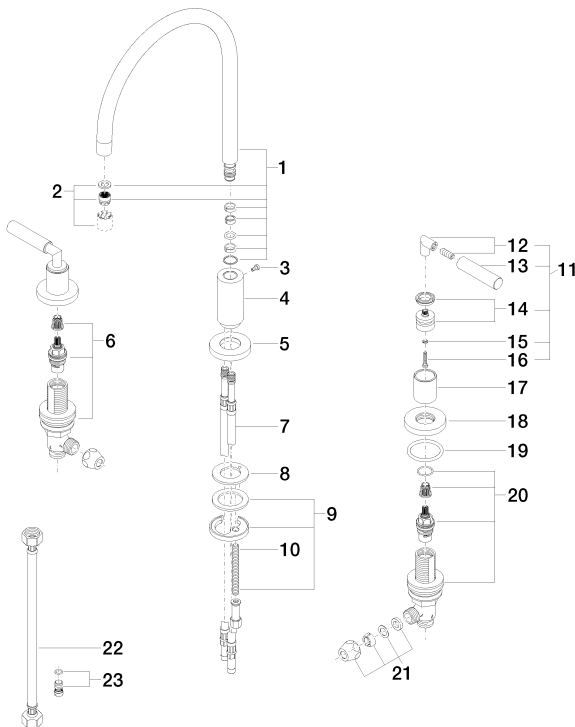

### Flow rate chart

Kitchen - Tara.

Three-hole mixer - Brushed Durabron

Article number: 20 815 882-28 0010

### Spare parts list

Number	Item Number	Designation	Number of units
1	90 28 22 226 02-28	Outlet 235 mm, 1.5 gpm - Brushed Durabron	1
2	90 23 01 028 00-28	Aerator low pressure M18 - Brushed Durabron	1
3	09 30 30 057 90	Mounting bracket Cylinder screw With hex socket With low head M4 x 8 mm -	1
4	09 11 10 088 10-28	Wall connection DB Logo Ø 35 x 79 mm - Brushed Durabron	1
5	09 28 10 140-28	Escutcheon For washbasin three-hole faucet Ø 59 x Ø 27,5 x 9 mm - Brushed Durabron	1
6	90 17 11 040 51 90	Deck valve clockwise-closing 1/2" -	1
7	04 30 04 064 00 90	Flexible supply line With union nut Short shaft M10x1 x 420 mm -	2
8	09 14 05 047 90	Washer With bore Ø 48 x 27,2 x 3 mm -	1
9	04 30 11 038 00 90	Mounting bracket with O-Ring Ø40 x 4 mm Ø 52 x 1,5 mm -	1
10	09 31 11 011 90	Mounting bracket Threaded bolts M8 x 80 mm -	1
11	04 20 88 052 00-28	Handle Lever 106 x 48,5 x 37 mm - Brushed Durabron	2
12	04 18 20 022 00-28	Handle Elbow 26 x 23 x 12 mm - Brushed Durabron	2
13	09 20 88 052-28	Handle Ø 17 x 70 mm - Brushed Durabron	2

Kitchen - Tara.

Three-hole mixer - Brushed Durabross

Article number: 20 815 882-28 0010

14	90 12 12 007 00-28	Handle Snap-in socket mount Ø 29 x 26 mm - Brushed Durabross	2
15	09 30 11 029 90	Wall connection Spring washer Ø 4 -	2
16	09 30 30 075 90	Mounting bracket Cylinder screw With hex socket Low head M4 x 20 mm -	2
17	09 21 02 140-28	Hood Ø 30 x 36 mm - Brushed Durabross	2
18	09 27 89 105-28	Escutcheon Ø 55 x Ø 47,3 x 9 mm - Brushed Durabross	2
19	09 14 10 043 90	O-Ring 40,0 x 4,0 mm -	2
20	90 17 11 040 50 90	Deck valve counter-clockwise closing 1/2" -	1
21	04 23 30 040 00-28	Wall connection Ø 10 mm x 3/8" - Brushed Durabross	2
22	12 501 970 90	Flexible supply line 1/2" x 1/2" x 11-3/4" -	2
23	04 31 20 046 10 92	Plug Ø 11,5 x 20 mm -	1