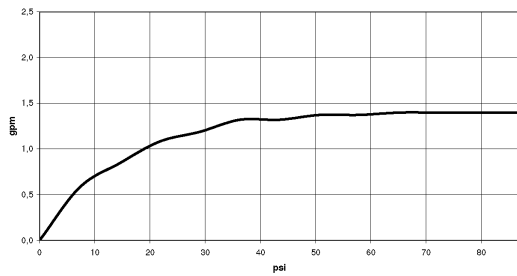

Kitchen - Tara.

Three-hole mixer - Brushed Durabron

Article number: 20 815 882-28 0010

- 9-1/4" Projection
- Swiveling spout 360°
- Areated stream
- Total height 14-5/8"
- Height to aerator/spout outlet 8-3/8"
- Spout hole diameter 1-3/8"
- Valve hole diameter 1-1/4"
- Water flow rate limited to max. 1.5 gpm
- lead-free

## Dimensional drawing

Kitchen - Tara.  
Three-hole mixer - Brushed Durabronz  
Article number: 20 815 882-28 0010

All dimensions in mm / inch = mm x 0,0394

### Flow rate chart

Kitchen - Tara.

Three-hole mixer - Brushed Durabron

Article number: 20 815 882-28 0010