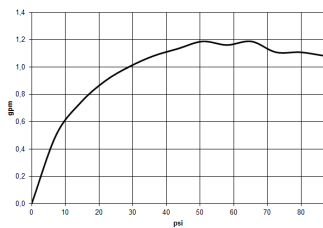

Sink - Tara.

Three-hole lavatory mixer with drain - polished chrome

Article number: 20 713 882-00 0010

Dimensional drawing

All dimensions in mm / inch = mm x 0,0394

Flow rate chart