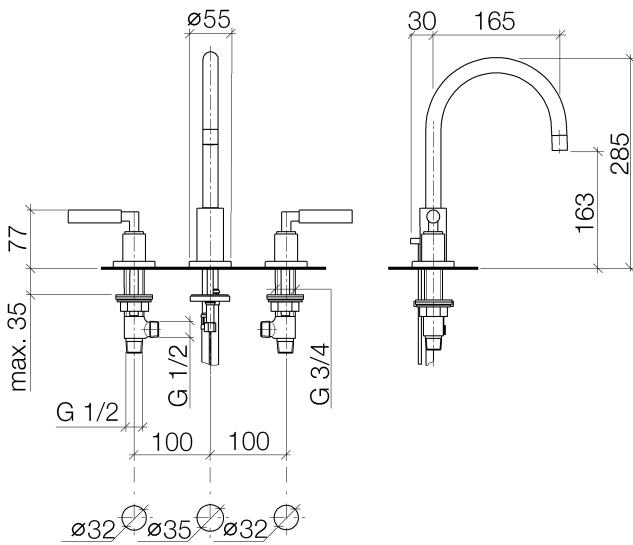

## Sink - Tara.

Three-hole lavatory mixer with drain - polished chrome

Article number: 20 713 882-00 0010

- 6-1/2" Projection
- US drain with overflow
- Swiveling spout 360°
- Round aerated stream
- Total height 11-1/4"
- Height to aerator/spout outlet 6-3/8"
- Valve hole diameter 1-1/4"
- Spout hole diameter 1-3/8"
- Flange diameter 2-1/8"
- Water flow rate limited to max. 1.2 gpm
- lead-free

### Dimensional drawing

All dimensions in mm / inch = mm x 0,0394

### Flow rate chart

Sink - Tara.

Three-hole lavatory mixer with drain - polished chrome

Article number: 20 713 882-00 0010

**Sink - Tara.**

Three-hole lavatory mixer with drain - polished chrome

Article number: 20 713 882-00 0010

**Spare parts list**

Number	Item Number	Designation	Number of units
1	90 28 22 213 02-00	spout	1
2	90 23 01 028 04-00	aerator	1
3	09 30 30 057 90	screw	1
4	09 11 10 087 10-00	connection	1
5	04 20 89 030 80-00	pull-rod	1
6	09 28 10 133-00	ring	1
7	90 17 11 040 51 90	side panel	1
8	04 30 04 064 00 90	hose	2
9	09 14 05 047 90	seal	1
10	04 30 11 038 00 90	fixing set	1
11	09 31 11 011 90	pin	1
12	04 20 88 052 00-00	handle	2
13	04 18 20 022 00-00	angle	2
14	09 20 88 052-00	handle	2
15	90 12 12 007 00-00	base	2
16	09 30 11 029 90	disc	2
17	09 30 30 075 90	screw	2
18	09 21 02 140-00	sleeve	2
19	09 27 89 105-00	rosette	2
20	09 14 10 043 90	seal	2
21	90 17 11 040 50 90	side panel	1
22	04 23 30 040 00-00	threaded connector	2
23	04 11 01 023 00-00	Drain 1" - polished chrome	1