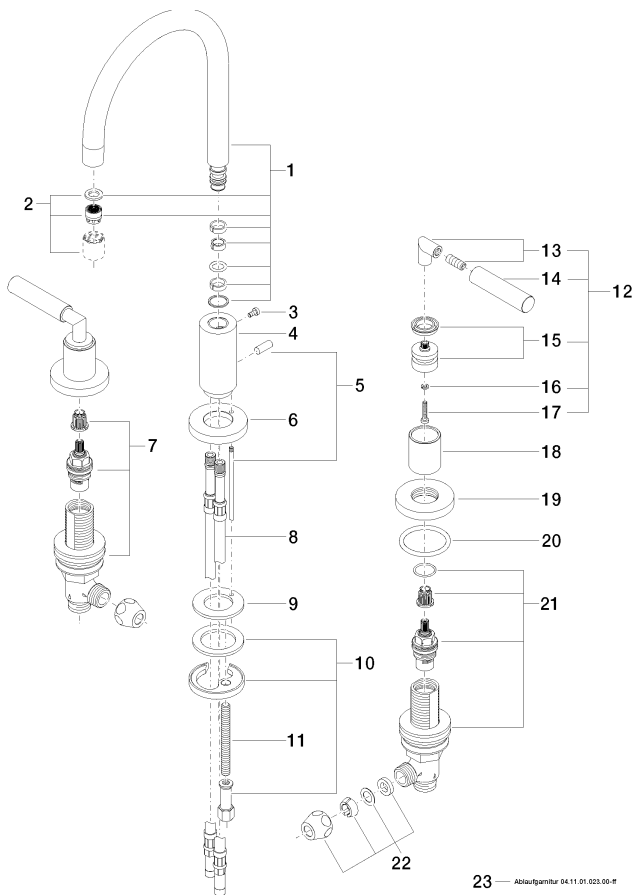

## Sink - Tara.

Three-hole lavatory mixer with drain - polished chrome

Article number: 20 713 882-00 0010

- 6-1/2" Projection
- US drain with overflow
- Swiveling spout 360°
- Round aerated stream
- Total height 11-1/4"
- Height to aerator/spout outlet 6-3/8"
- Valve hole diameter 1-1/4"
- Spout hole diameter 1-3/8"
- Flange diameter 2-1/8"
- Water flow rate limited to max. 1.2 gpm
- lead-free

### Dimensional drawing

All dimensions in mm / inch = mm x 0,0394

### Flow rate chart

Sink - Tara.

Three-hole lavatory mixer with drain - polished chrome

Article number: 20 713 882-00 0010

**Sink - Tara.**

Three-hole lavatory mixer with drain - polished chrome

Article number: 20 713 882-00 0010

**Spare parts list**

Number	Item Number	Designation	Number of units
1	90 28 22 213 02-00	spout	1
2	90 23 01 028 04-00	aerator	1
3	09 30 30 057 90	screw	1
4	09 11 10 087 10-00	connection	1
5	04 20 89 030 80-00	pull-rod	1
6	09 28 10 133-00	ring	1
7	90 17 11 040 51 90	side panel	1
8	04 30 04 064 00 90	hose	2
9	09 14 05 047 90	seal	1
10	04 30 11 038 00 90	fixing set	1
11	09 31 11 011 90	pin	1
12	04 20 88 052 00-00	handle	2
13	04 18 20 022 00-00	angle	2
14	09 20 88 052-00	handle	2
15	90 12 12 007 00-00	base	2
16	09 30 11 029 90	disc	2
17	09 30 30 075 90	screw	2
18	09 21 02 140-00	sleeve	2
19	09 27 89 105-00	rosette	2
20	09 14 10 043 90	seal	2
21	90 17 11 040 50 90	side panel	1
22	04 23 30 040 00-00	threaded connector	2
23	04 11 01 023 00-00	Drain 1" - polished chrome	1