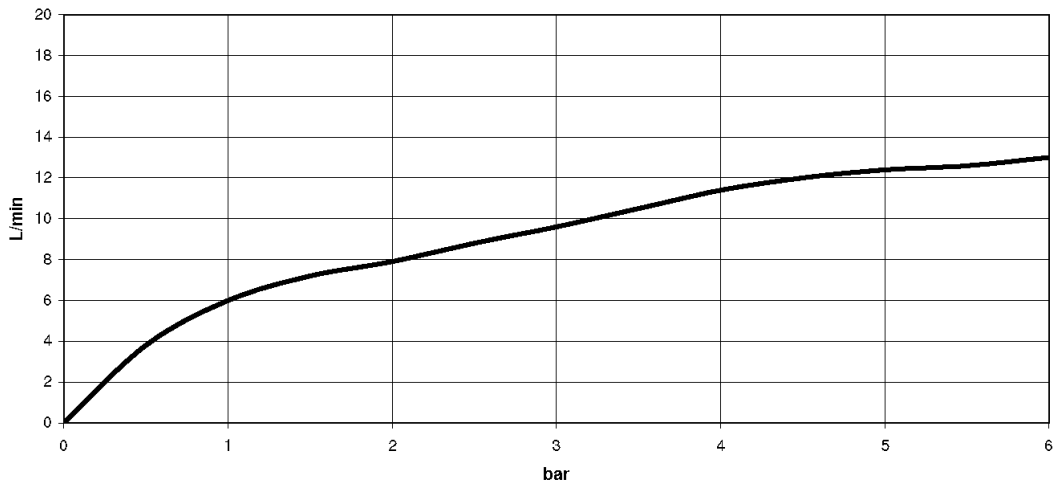

## Dimensional drawing

Kitchen - eno

Single-lever mixer with pull-out spout with spray function - Brushed Durabrass

Article number: 33 875 760-28 0010

All dimensions in mm / inch = mm x 0,0394

### Flow rate chart

Kitchen - eno

Single-lever mixer with pull-out spout with spray function - Brushed Durabross

Article number: 33 875 760-28 0010