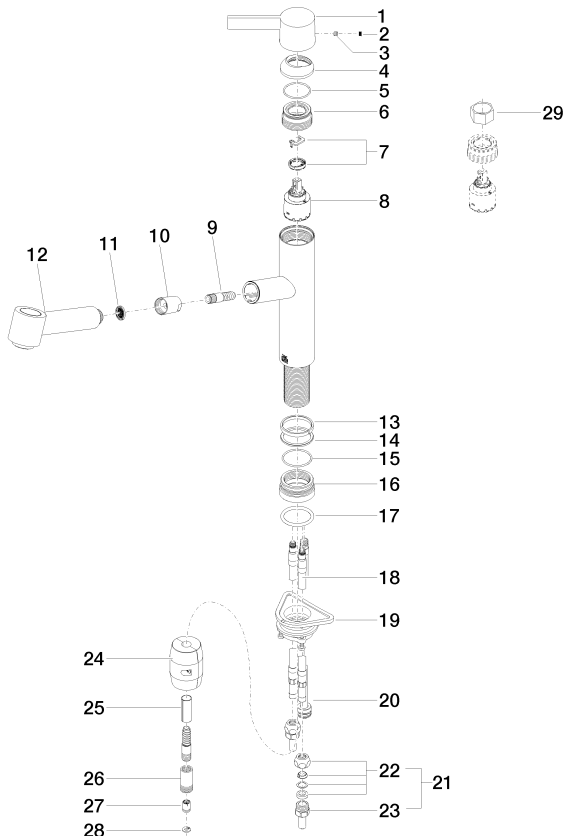

Kitchen - eno

Single-lever mixer with pull-out spout with spray function - Brushed Durabron

Article number: 33 875 760-28 0010

- 8-7/8" Projection
- Swiveling spout 130°
- Laminar and spray function
- Total height 10"
- Height to aerator/spout outlet 7"
- 1-3/8" hole diameter
- 63" metal shower hose
- Water flow rate limited to max. 1.5 gpm
- lead-free
- Internal backflow preventer.

### Spare parts list

Number	Item Number	Designation	Number of units
1	09 20 76 001-28	Handle Lever 47 x 40 x 116,5 mm - Brushed Durabross	1
2	09 31 20 109 90	Plug -	1
3	09 31 11 030 90	Mounting bracket Threaded pin With hex socket With cup point M5 x 5 mm -	1
4	09 28 30 012-28	Hood Ø 45 x 13,5 mm - Brushed Durabross	1
5	09 14 10 102 90	O-Ring 33,05 x 1,78 mm -	1
6	09 24 04 270 90	Mounting bracket Ø 40 x 21 mm -	1
7	04 28 10 148 00 90	cartridge Flow and temperature regulation -	1
8	90 15 05 062 00 90	cartridge black Ø 35 x 56 mm -	1
9	04 30 02 121 00-28	Tube M12x1 x M12x1 x 1600 mm - Brushed Durabross	1
10	90 24 03 255 00-28	Mounting bracket Conical nut Ø 23 x 30 mm - Brushed Durabross	1
11	09 23 01 039 90	Sieve seal Ø 19 x 5,5 mm -	1
12	04 12 11 102 00-28	shower	1
13	09 14 15 029 90	Support ring Ø 43,5 x 4,9 mm -	1
14	09 28 10 144 90	Ring Ø 43,4 x 2,7 mm -	1
15	09 14 10 034 90	O-Ring EPDM 70 38,0 x 2,0 mm -	1
16	09 27 76 001-28	Escutcheon Ø 48 x 22 mm - Brushed Durabross	1
17	09 14 10 036 90	O-Ring 36,0 x 4,0 mm -	1