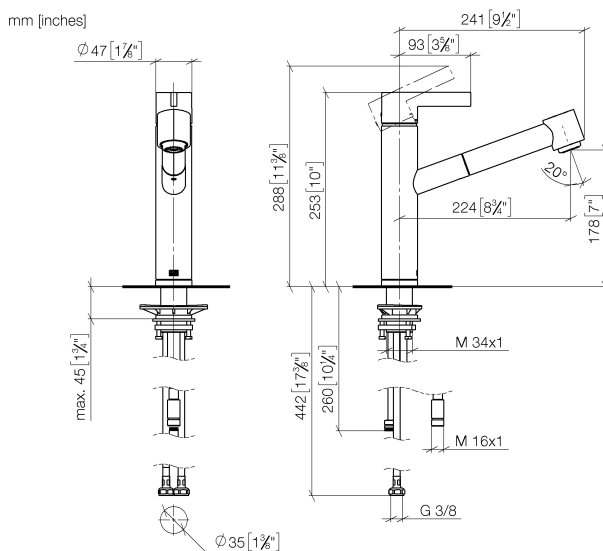

Kitchen - eno

Single-lever mixer with pull-out spout with spray function - Brushed Durabron

Article number: 33 875 760-28 0010

- 8-7/8" Projection
- Swiveling spout 130°
- Laminar and spray function
- Total height 10"
- Height to aerator/spout outlet 7"
- 1-3/8" hole diameter
- 63" metal shower hose
- Water flow rate limited to max. 1.5 gpm
- lead-free
- Internal backflow preventer.

## Dimensional drawing

Kitchen - eno

Single-lever mixer with pull-out spout with spray function - Brushed Durabrass

Article number: 33 875 760-28 0010

All dimensions in mm / inch = mm x 0,0394

### Flow rate chart

Kitchen - eno

Single-lever mixer with pull-out spout with spray function - Brushed Durabross

Article number: 33 875 760-28 0010

### Spare parts list

Number	Item Number	Designation	Number of units
1	09 20 76 001-28	Handle Lever 47 x 40 x 116,5 mm - Brushed Durabross	1
2	09 31 20 109 90	Plug -	1
3	09 31 11 030 90	Mounting bracket Threaded pin With hex socket With cup point M5 x 5 mm -	1
4	09 28 30 012-28	Hood Ø 45 x 13,5 mm - Brushed Durabross	1
5	09 14 10 102 90	O-Ring 33,05 x 1,78 mm -	1
6	09 24 04 270 90	Mounting bracket Ø 40 x 21 mm -	1
7	04 28 10 148 00 90	cartridge Flow and temperature regulation -	1
8	90 15 05 062 00 90	cartridge black Ø 35 x 56 mm -	1
9	04 30 02 121 00-28	Tube M12x1 x M12x1 x 1600 mm - Brushed Durabross	1
10	90 24 03 255 00-28	Mounting bracket Conical nut Ø 23 x 30 mm - Brushed Durabross	1
11	09 23 01 039 90	Sieve seal Ø 19 x 5,5 mm -	1
12	04 12 11 102 00-28	shower	1
13	09 14 15 029 90	Support ring Ø 43,5 x 4,9 mm -	1
14	09 28 10 144 90	Ring Ø 43,4 x 2,7 mm -	1
15	09 14 10 034 90	O-Ring EPDM 70 38,0 x 2,0 mm -	1
16	09 27 76 001-28	Escutcheon Ø 48 x 22 mm - Brushed Durabross	1
17	09 14 10 036 90	O-Ring 36,0 x 4,0 mm -	1