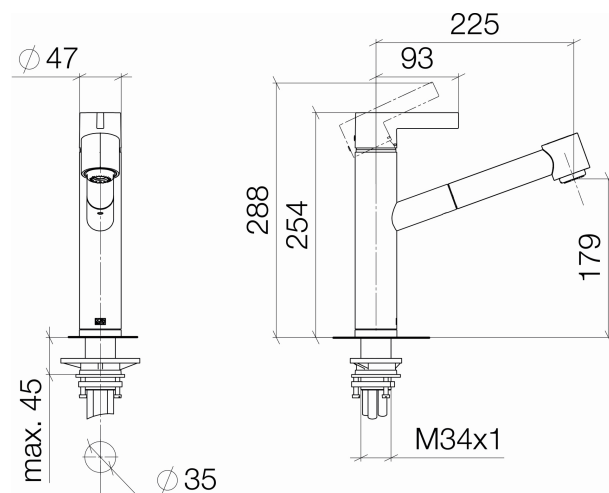

Product specifications

- **225 mm projection**
- pivotable spout 130°
- hole diameter 35 mm
- cartridge with ceramic discs
- 2x pressure hose M 8 x 1 x 600 mm
- 1600 mm metal shower hose
- Max. flow 8 l/min at 3 bar flow pressure
- lead-free

Available for delivery from the second quarter of 2015

Surfaces

- chrome 33875760-00
- platinum matt 33875760-06

Exploded assembly drawing

Order quantity

No.	Article number	Name	Installation quantity
1	092076001ff	handle	1
2	09312001790	plug	1
3	09311103090	pin	1
4	092830012ff	cover	1
5	09141010290	seal	1
6	09240427090	nut	1
7	0428101480090	accessories	1
8	09150506290	cartridge	1
9	04300212100ff	hose	1
10	90240325500ff	nut	1
11	09230103990	insert	1
12	04121109800ff	shower	1
13	09141502990	ring	1
14	09281014490	ring	1
15	09141003490	seal	1
16	092776001ff	rosette	1
17	09141003690	seal	1
18	0430040980090	hose	2
19	09184009090	sleeve	1
20	0428200660090	pipe	1
21	0421500100090	accessories	1
22	09300303890	hose	1
23	9024032530090	adaptor	1
24	09300903190	key	1

Flow rate chart