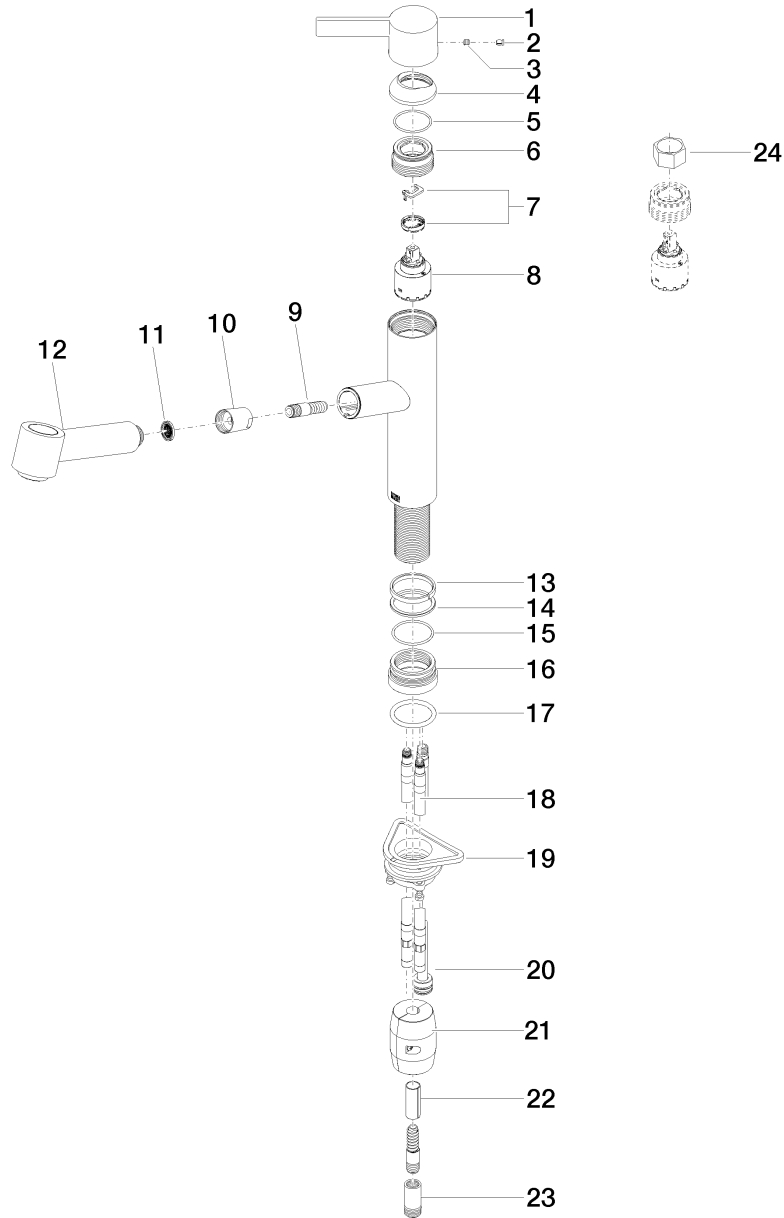

Product specifications

- **225 mm projection**
- pivotable spout 130°
- hole diameter 35 mm
- cartridge with ceramic discs
- 2x pressure hose M 8 x 1 x 600 mm
- 1600 mm metal shower hose
- Max. flow 8 l/min at 3 bar flow pressure
- lead-free

Available for delivery from the second quarter of 2015

Surfaces

- chrome 33875760-00
- platinum matt 33875760-06

Exploded assembly drawing

Order quantity

No.	Article number	Name	Installation quantity
1	092076001ff	handle	1
2	09312001790	plug	1
3	09311103090	pin	1
4	092830012ff	cover	1
5	09141010290	seal	1
6	09240427090	nut	1
7	0428101480090	accessories	1
8	09150506290	cartridge	1
9	04300212100ff	hose	1
10	90240325500ff	nut	1
11	09230103990	insert	1
12	04121109800ff	shower	1
13	09141502990	ring	1
14	09281014490	ring	1
15	09141003490	seal	1
16	092776001ff	rosette	1
17	09141003690	seal	1
18	0430040980090	hose	2
19	09184009090	sleeve	1
20	0428200660090	pipe	1
21	0421500100090	accessories	1
22	09300303890	hose	1
23	9024032530090	adaptor	1
24	09300903190	key	1

Flow rate chart