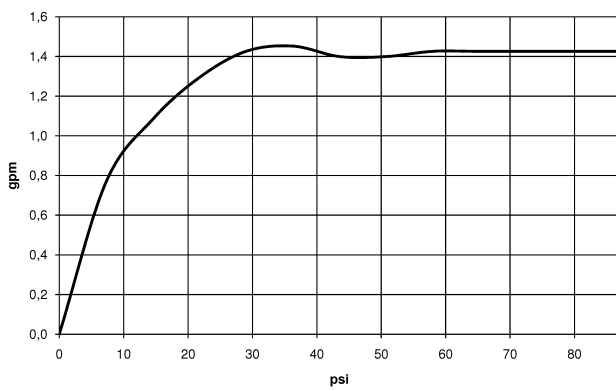

Kitchen - Series-variou

Side spray set - polished chrome

Article number: 27 718 970-00 0010

- With round flange
- Spray mode
- Integrated diverter
- Total height 6-1/4"
- Side spray hole diameter 1-1/4"
- Fabric braided spray hose 59"
- Sprayface with descaling system
- lead-free
- Internal backflow preventer.
- Residual water may drip from the sprayer after shut-off

polished chrome

Discontinued items available to order until 31.12.9999

Dimensional drawing

mm [inches]

Kitchen - Series-various
Side spray set - polished chrome
Article number: 27 718 970-00 0010

All dimensions in mm / inch = mm x 0,0394

Flow rate chart

Kitchen - Series-variou
 Side spray set - polished chrome
 Article number: 27 718 970-00 0010

Other surface finishes

platinum matte
 27 718 970-06 0010

platinum
 27 718 970-08 0010

More custom finish options are available via special production (xTra Service). Please see our finish matrix for availability and pricing or contact a Dornbracht representative.