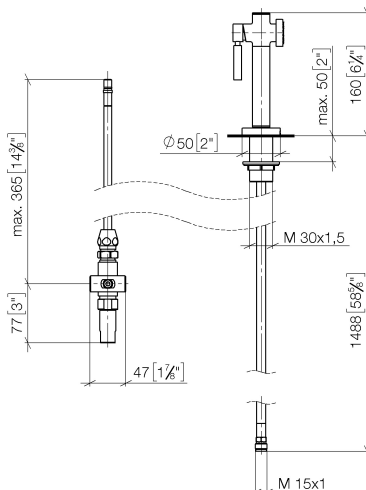

Kitchen - Series-variou

Side spray set - polished chrome

Article number: 27 718 970-00 0010

- With round flange
- Spray mode
- Integrated diverter
- Total height 6-1/4"
- Side spray hole diameter 1-1/4"
- Fabric braided spray hose 59"
- Sprayface with descaling system
- lead-free
- Internal backflow preventer.
- Residual water may drip from the sprayer after shut-off

polished chrome

Discontinued items available to order until 31.12.9999

Dimensional drawing

mm [inches]

Kitchen - Series-various
Side spray set - polished chrome
Article number: 27 718 970-00 0010

All dimensions in mm / inch = mm x 0,0394

Flow rate chart

Kitchen - Series-variou
 Side spray set - polished chrome
 Article number: 27 718 970-00 0010

Other surface finishes

platinum matte
 27 718 970-06 0010

platinum
 27 718 970-08 0010

More custom finish options are available via special production (xTra Service). Please see our finish matrix for availability and pricing or contact a Dornbracht representative.

Spare parts list

Number	Item Number	Designation	Number of units
1	04 24 02 046 01-07	pipe	1
2	04 23 30 040 00-00	threaded connector	1
3	09 24 03 168 10 90	nipple	1
4	09 14 20 002 90	seal	1
5	04 17 09 046 10 90	diverter	1
6	09 24 04 112 10 90	nipple	1
7	09 14 10 033 90	seal	1
8	04 21 10 031 10 90	diverter	1
9	04 21 02 006 00 92	cap	1
10	09 23 01 039 90	sieve	3
11	04 24 03 241 00 90	nipple	1
12	09 14 20 019 90	seal	1
13	04 30 11 038 66 90	fixing set	1
14	09 30 01 085-00	rosette	1
15	09 18 40 085 90	sleeve	1
16	04 30 02 062 00-00	hose	1
17	04 12 11 098 11-00	shower	1