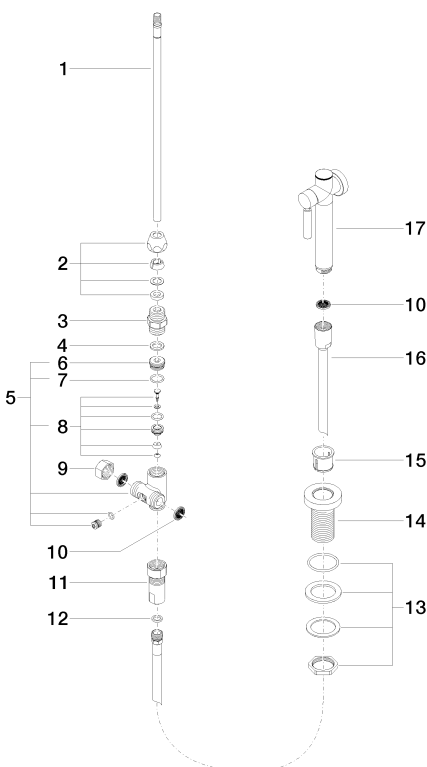

Kitchen - Series-variou

Side spray set - polished chrome

Article number: 27 718 970-00 0010

- With round flange
- Spray mode
- Integrated diverter
- Total height 6-1/4"
- Side spray hole diameter 1-1/4"
- Fabric braided spray hose 59"
- Sprayface with descaling system
- lead-free
- Internal backflow preventer.
- Residual water may drip from the sprayer after shut-off

polished chrome

Discontinued items available to order until 31.12.9999

Dimensional drawing

mm [inches]

Kitchen - Series-various
Side spray set - polished chrome
Article number: 27 718 970-00 0010

All dimensions in mm / inch = mm x 0,0394

Flow rate chart

Kitchen - Series-variou
 Side spray set - polished chrome
 Article number: 27 718 970-00 0010

Other surface finishes

platinum matte
 27 718 970-06 0010

platinum
 27 718 970-08 0010

More custom finish options are available via special production (xTra Service). Please see our finish matrix for availability and pricing or contact a Dornbracht representative.

Spare parts list

Number	Item Number	Designation	Number of units
1	04 24 02 046 01-07	pipe	1
2	04 23 30 040 00-00	threaded connector	1
3	09 24 03 168 10 90	nipple	1
4	09 14 20 002 90	seal	1
5	04 17 09 046 10 90	diverter	1
6	09 24 04 112 10 90	nipple	1
7	09 14 10 033 90	seal	1
8	04 21 10 031 10 90	diverter	1
9	04 21 02 006 00 92	cap	1
10	09 23 01 039 90	sieve	3
11	04 24 03 241 00 90	nipple	1
12	09 14 20 019 90	seal	1
13	04 30 11 038 66 90	fixing set	1
14	09 30 01 085-00	rosette	1
15	09 18 40 085 90	sleeve	1
16	04 30 02 062 00-00	hose	1
17	04 12 11 098 11-00	shower	1