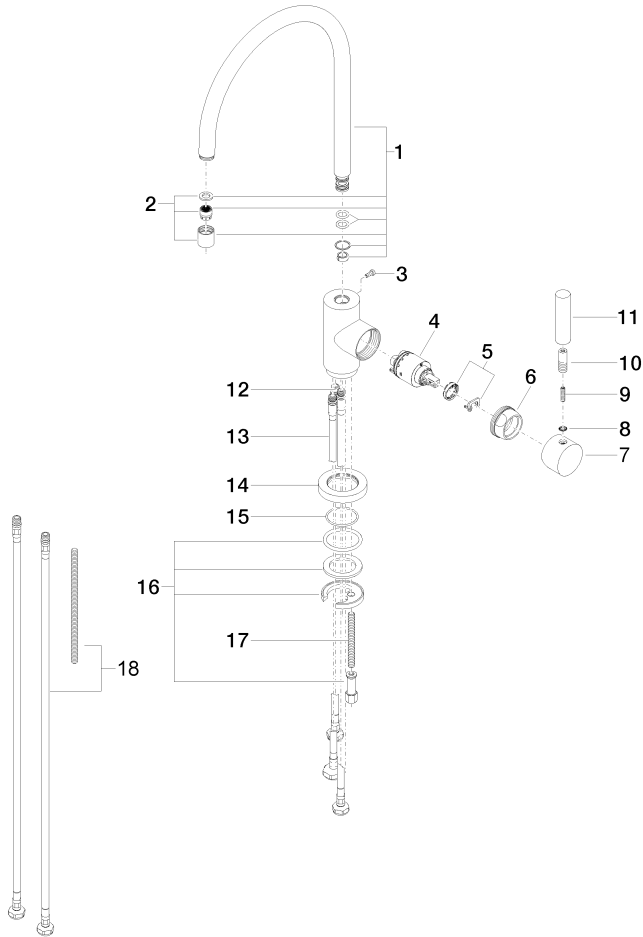

Single-lever mixer For sprayer / professional sprayer

33 826 888

- 9-1/4" Projection
- Swiveling spout 360°
- Areated stream
- Total height 15-3/4"
- Height to aerator/spout outlet 9"
- Single-lever mixer hole diameter 1-3/8"
- 2x 3/8" US flexible supply lines
- Water flow rate limited to max. 1.5 gpm
- lead-free

Required article

Profi side spray set

27 789 970-00
0010

Required article

Side spray set

27 721 970-00

Single-lever mixer For sprayer / professional sprayer

33 826 888

Flow rate chart

Codes & Standards

ADA

ASME
A112.18.1/CSA
B125.1

California Energy
Commission
(CEC)

NSF/ANSI 372

NSF/ANSI/CAN
61

Single-lever mixer For sprayer / professional sprayer

33 826 888

Spare parts list

Number	Item Number	Designation	Number of units	Lead time
1	90 28 22 049 03-00	spout	1	10
2	90 23 01 028 00-00	aerator	1	10
3	09 30 30 054 90	screw	1	2
4	90 15 05 065 00 90	cartridge	1	2
5	90 28 10 148 00 90	accessories	1	2
6	09 24 04 107-00	nut	1	10
7	90 20 88 040 00-00	handle	1	10
8	90 30 11 032 00 90	disc	1	2
9	09 31 11 010 90	pin	1	2
10	90 24 04 048 00-00	nipple	1	10
11	11 170 880-00	handle	1	10
12	04 30 04 019 00 90	hose	1	2
13	04 30 04 106 00 90	hose	2	2
14	09 28 10 055-00	rosette	1	10
15	09 14 10 034 90	seal	1	2
16	04 30 11 038 00 90	fixing set	1	2
17	09 31 11 011 90	pin	1	2
18	12 803 970-90 0010	Extension set	1	60