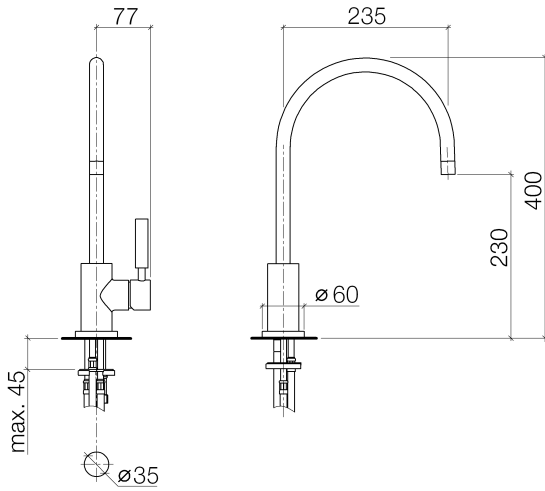

Single-lever mixer For sprayer / professional sprayer

33 826 888

- 9-1/4" Projection
- Swiveling spout 360°
- Areated stream
- Total height 15-3/4"
- Height to aerator/spout outlet 9"
- Single-lever mixer hole diameter 1-3/8"
- 2x 3/8" US flexible supply lines
- Water flow rate limited to max. 1.5 gpm
- lead-free

Flow rate chart

Codes & Standards

ADA

ASME
A112.18.1/CSA
B125.1

California Energy
Commission
(CEC)

NSF/ANSI 372

NSF/ANSI/CAN
61

Single-lever mixer For sprayer / professional sprayer

33 826 888

Spare parts list

Number	Item Number	Designation	Number of units	Lead time
1	90 28 22 049 03-00	spout	1	10
2	90 23 01 028 00-00	aerator	1	10
3	09 30 30 054 90	screw	1	2
4	90 15 05 065 00 90	cartridge	1	2
5	90 28 10 148 00 90	accessories	1	2
6	09 24 04 107-00	nut	1	10
7	90 20 88 040 00-00	handle	1	10
8	90 30 11 032 00 90	disc	1	2
9	09 31 11 010 90	pin	1	2
10	90 24 04 048 00-00	nipple	1	10
11	11 170 880-00	handle	1	10
12	04 30 04 019 00 90	hose	1	2
13	04 30 04 106 00 90	hose	2	2
14	09 28 10 055-00	rosette	1	10
15	09 14 10 034 90	seal	1	2
16	04 30 11 038 00 90	fixing set	1	2
17	09 31 11 011 90	pin	1	2
18	12 803 970-90 0010	Extension set	1	60