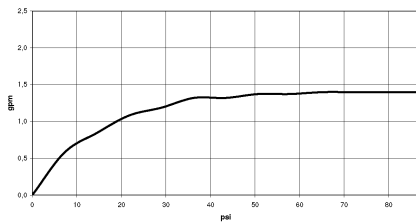

Flow rate chart

Codes & Standards

ADA

ASME
A112.18.1/CSA
B125.1

California Energy
Commission
(CEC)

NSF/ANSI 372

NSF/ANSI/CAN
61

Single-lever mixer For sprayer / professional sprayer