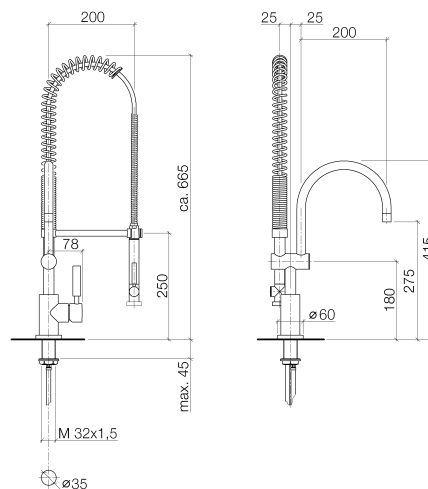

Surfaces

- chrome 33880888-00
- platinum matt 33880888-06