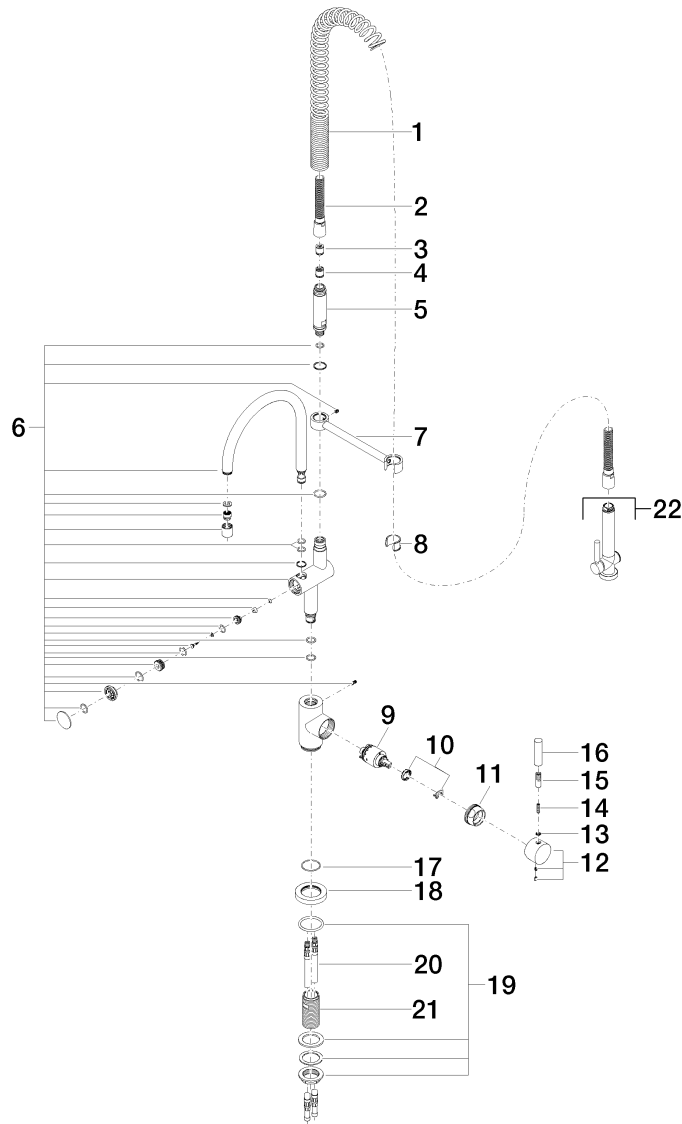

Exploded assembly drawing

Order quantity

No.	Article number	Name	Installation quantity
1	09160203490	spring	1
2	093002065ff	hose	1
3	09230104690	back-flow preventer	1
4	09230104090	back-flow preventer	1
5	09300106710ff	adaptor	1
6	90198801900ff	spout	1
7	04172001400ff	holder	1
8	09184003590	sleeve	1
9	09150506390	cartridge	1
10	0428101480090	accessories	1
11	092404107ff	nut	1
12	90208804000ff	handle	1
13	09301103290	disc	1
14	09311101090	pin	1
15	092404048ff	nipple	1
16	092062005ff	handle	1
17	09141010290	seal	1
18	092810055ff	rosette	1
19	0423100090290	fixing set	1
20	0430040160090	hose	2
21	09300101090	adaptor	1
22	04121109511ff	shower	1