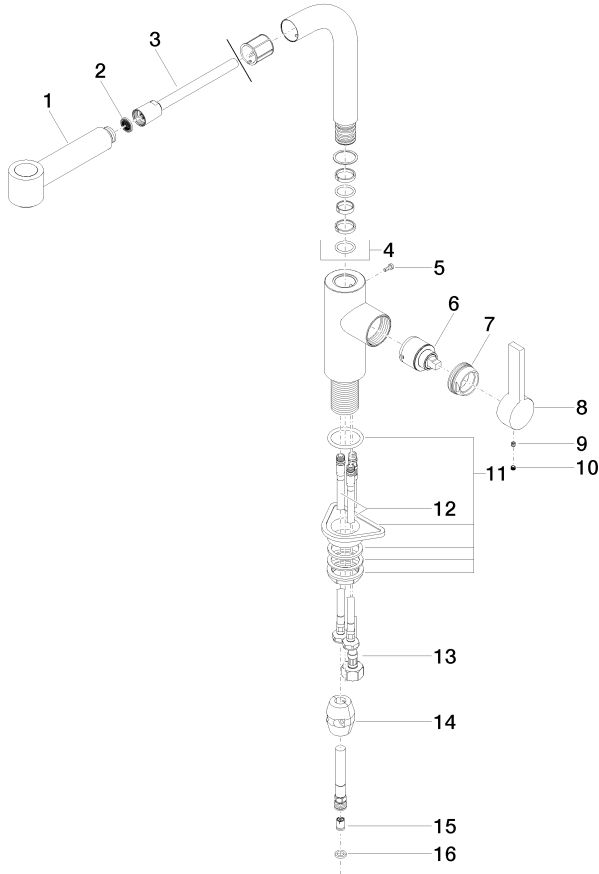

**Single-lever mixer Pull-out with spray function**

ELIO

33 870 790

- 235 mm projection
- pivotable spout 360°
- laminar and spray flow
- height of mixer 342 mm
- height up to aerator 292 mm
- hole diameter 35 mm
- 2 x pressure hose with 3/8" cap nut
- fabric braided hose 1500 mm
- max. flow 5.7 l/min at 3 bar flow pressure
- lead-free

**Recommended miscellaneous**

**Dispenser without rosette**

82 424 970-46

**Recommended miscellaneous**

**AIR SWITCH Control button**

10 713 970-46

33 870 790

Flow rate chart

Codes & Standards

ADA

ASME  
A112.18.1/CSA  
B125.1

California Energy  
Commission  
(CEC)

NSF/ANSI 372

NSF/ANSI/CAN  
61

33 870 790

Parts for other finishes can be found here: [Chrome](#)

Spare parts list

No.	Item Number	Name	Quantity used	Delivery time
1	04 12 11 102 00-46	shower	1	30
2	09 23 01 039 90	sieve	1	2
3	04 30 02 059 00-46	hose	1	60
4	90 28 22 186 00-46	spout	1	30
5	09 30 30 054 90	screw	1	2
6	90 15 05 034 00 90	cartridge	1	2
7	09 24 04 141-46	nut	1	30
8	09 20 79 040-46	handle	1	30
9	09 31 11 030 90	pin	1	10
10	09 31 20 109 90	plug	1	10
11	04 23 10 044 02 90	fixing set	1	2
12	04 30 04 106 00 90	hose	2	2
13	04 30 04 029 00 90	hose	1	2
14	04 21 50 005 00 90	accessories	1	2
15	09 23 01 096 90	back-flow preventer	1	2
16	09 14 20 019 90	seal	1	10