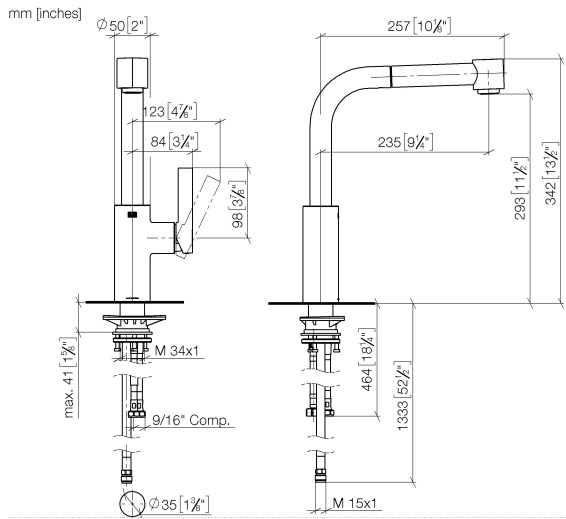

**Single-lever mixer Pull-out with spray function**

ELIO

33 870 790

- 235 mm projection
- pivotable spout 360°
- laminar and spray flow
- height of mixer 342 mm
- height up to aerator 292 mm
- hole diameter 35 mm
- 2 x pressure hose with 3/8" cap nut
- fabric braided hose 1500 mm
- max. flow 5.7 l/min at 3 bar flow pressure
- lead-free

**Codes & standards**

- NSF/ANSI 372

Intrinsic protection against back flow.

Push button locks into spray mode when pressed. To switch back to aerator mode the water must be turned off.

	Brushed Champagne (22kt Gold)	33 870 790-46 0010
	Chrome	33 870 790-00 0010
	Brushed Platinum	33 870 790-06 0010
	Platinum	33 870 790-08 0010
	Dark Chrome	33 870 790-19 0010
	Brushed Durabronze (23kt Gold)	33 870 790-28 0010
	Champagne (22kt Gold)	33 870 790-47 0010
	Brushed Chrome	33 870 790-93 0010
	Brushed Dark Platinum	33 870 790-99 0010

**Recommended miscellaneous**

**Dispenser without rosette**

82 424 970-46

**Recommended miscellaneous**

**AIR SWITCH Control button**

10 713 970-46

33 870 790

Flow rate chart

Spare parts list

No.	Item Number	Name	Quantity used	Delivery time
1	04 12 11 102 00-46	shower	1	30
2	09 23 01 039 90	sieve	1	2
3	04 30 02 059 00-46	hose	1	60
4	90 28 22 186 00-46	spout	1	30
5	09 30 30 054 90	screw	1	2
6	90 15 05 034 00 90	cartridge	1	2
7	09 24 04 141-46	nut	1	30
8	09 20 79 040-46	handle	1	30
9	09 31 11 030 90	pin	1	10
10	09 31 20 109 90	plug	1	10
11	04 23 10 044 02 90	fixing set	1	2
12	04 30 04 106 00 90	hose	2	2
13	04 30 04 029 00 90	hose	1	2
14	04 21 50 005 00 90	accessories	1	2
15	09 23 01 096 90	back-flow preventer	1	2
16	09 14 20 019 90	seal	1	10