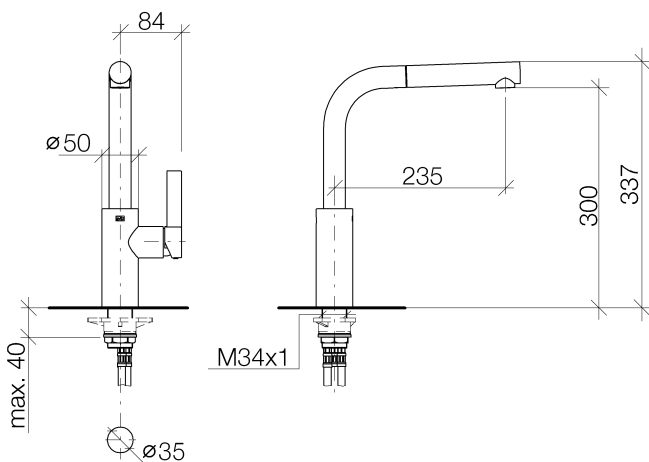

## Kitchen - Elio

Single-lever mixer with pull-out spout - Brushed Durabrass

Article number: 33 840 790-28 0010

- 9-1/4" Projection
- Swiveling spout 360°
- Areated stream
- Total height 13-1/4"
- Height to aerator/spout outlet 11-3/4"
- 1-3/8" hole diameter
- Fabric braided spray hose 59"
- Water flow rate limited to max. 1.5 gpm
- lead-free
- inlet: 2 x pressure hose with 3/8" compression fitting

## Dimensional drawing

Kitchen - Elio  
Single-lever mixer with pull-out spout - Brushed Durabronz  
Article number: 33 840 790-28 0010

All dimensions in mm / inch = mm x 0,0394

### Flow rate chart

Kitchen - Elio

Single-lever mixer with pull-out spout - Brushed Durabronz

Article number: 33 840 790-28 0010

Spare parts list

Number	Item Number	Designation	Number of units
1	04 12 11 105 00-28	shower	1
2	04 30 02 059 00-28	Tube With cone 1/2" x M15x1 x 1500 mm - Brushed Durabronz	1
3	90 28 22 186 00-28	Pipe 245 x 125 x 135 mm - Brushed Durabronz	1
4	09 30 30 054 90	Mounting bracket Cylinder screw With hex socket With low head M4 x 10 mm -	1
5	90 15 05 061 00 90	cartridge black Ø 35 x 52 mm -	1
6	04 28 10 148 00 90	cartridge Flow and temperature regulation -	1
7	09 24 04 141-28	Mounting bracket Ø 40 x 18 mm - Brushed Durabronz	1
8	09 20 79 040-28	Handle Lever 120 x 43 x 23 mm - Brushed Durabronz	1
9	09 31 11 030 90	Mounting bracket Threaded pin With hex socket With cup point M5 x 5 mm -	1
10	09 31 20 109 90	Plug -	1
11	04 23 10 044 02 90	Mounting bracket With seals M34 x 1 -	1
12	04 30 04 045 00 90	Flexible supply line Short shaft 3/8" -	2
13	04 30 04 029 00 90	Flexible supply line M10x1 x M15x1 x 420 mm -	1
14	04 21 50 005 00 90	Weight For faucet sprayer hoses 400g -	1
15	09 23 01 096 90	Back-flow preventer green 1.5 gpm -	1
16	09 14 20 019 90	Washer Vf 3110 13,9 x 10 x 2 mm -	1