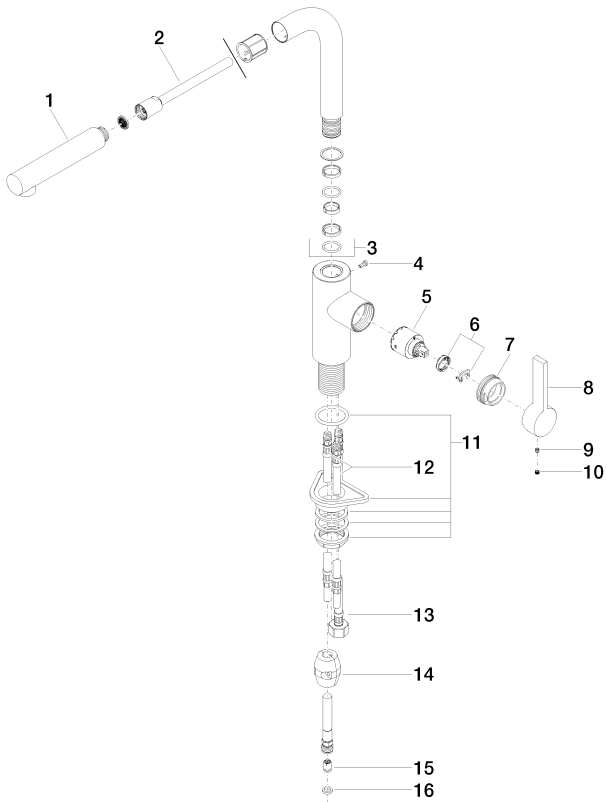

## Kitchen - Elio

Single-lever mixer with pull-out spout - Brushed Durabrass

Article number: 33 840 790-28 0010

- 9-1/4" Projection
- Swiveling spout 360°
- Areated stream
- Total height 13-1/4"
- Height to aerator/spout outlet 11-3/4"
- 1-3/8" hole diameter
- Fabric braided spray hose 59"
- Water flow rate limited to max. 1.5 gpm
- lead-free
- inlet: 2 x pressure hose with 3/8" compression fitting

## Dimensional drawing

Kitchen - Elio  
Single-lever mixer with pull-out spout - Brushed Durabronz  
Article number: 33 840 790-28 0010

All dimensions in mm / inch = mm x 0,0394

### Flow rate chart

Kitchen - Elio

Single-lever mixer with pull-out spout - Brushed Durabronz

Article number: 33 840 790-28 0010

Spare parts list

Number	Item Number	Designation	Number of units
1	04 12 11 105 00-28	shower	1
2	04 30 02 059 00-28	Tube With cone 1/2" x M15x1 x 1500 mm - Brushed Durabronz	1
3	90 28 22 186 00-28	Pipe 245 x 125 x 135 mm - Brushed Durabronz	1
4	09 30 30 054 90	Mounting bracket Cylinder screw With hex socket With low head M4 x 10 mm -	1
5	90 15 05 061 00 90	cartridge black Ø 35 x 52 mm -	1
6	04 28 10 148 00 90	cartridge Flow and temperature regulation -	1
7	09 24 04 141-28	Mounting bracket Ø 40 x 18 mm - Brushed Durabronz	1
8	09 20 79 040-28	Handle Lever 120 x 43 x 23 mm - Brushed Durabronz	1
9	09 31 11 030 90	Mounting bracket Threaded pin With hex socket With cup point M5 x 5 mm -	1
10	09 31 20 109 90	Plug -	1
11	04 23 10 044 02 90	Mounting bracket With seals M34 x 1 -	1
12	04 30 04 045 00 90	Flexible supply line Short shaft 3/8" -	2
13	04 30 04 029 00 90	Flexible supply line M10x1 x M15x1 x 420 mm -	1
14	04 21 50 005 00 90	Weight For faucet sprayer hoses 400g -	1
15	09 23 01 096 90	Back-flow preventer green 1.5 gpm -	1
16	09 14 20 019 90	Washer Vf 3110 13,9 x 10 x 2 mm -	1