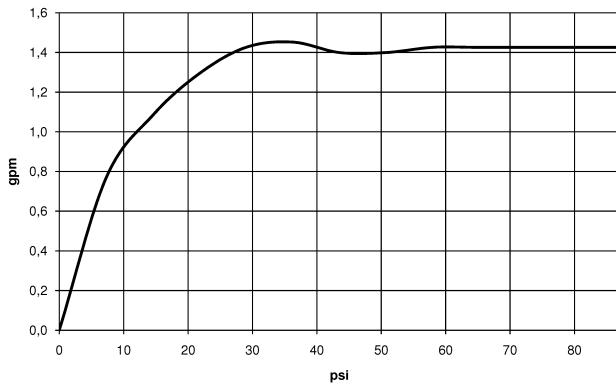

## Kitchen - Elio

Single-lever mixer with pull-out spout - Brushed Durabrass

Article number: 33 840 790-28 0010

- 9-1/4" Projection
- Swiveling spout 360°
- Areated stream
- Total height 13-1/4"
- Height to aerator/spout outlet 11-3/4"
- 1-3/8" hole diameter
- Fabric braided spray hose 59"
- Water flow rate limited to max. 1.5 gpm
- lead-free
- inlet: 2 x pressure hose with 3/8" compression fitting

## Dimensional drawing

Kitchen - Elio  
Single-lever mixer with pull-out spout - Brushed Durabronz  
Article number: 33 840 790-28 0010

All dimensions in mm / inch = mm x 0,0394

### Flow rate chart

Kitchen - Elio

Single-lever mixer with pull-out spout - Brushed Durabronz

Article number: 33 840 790-28 0010