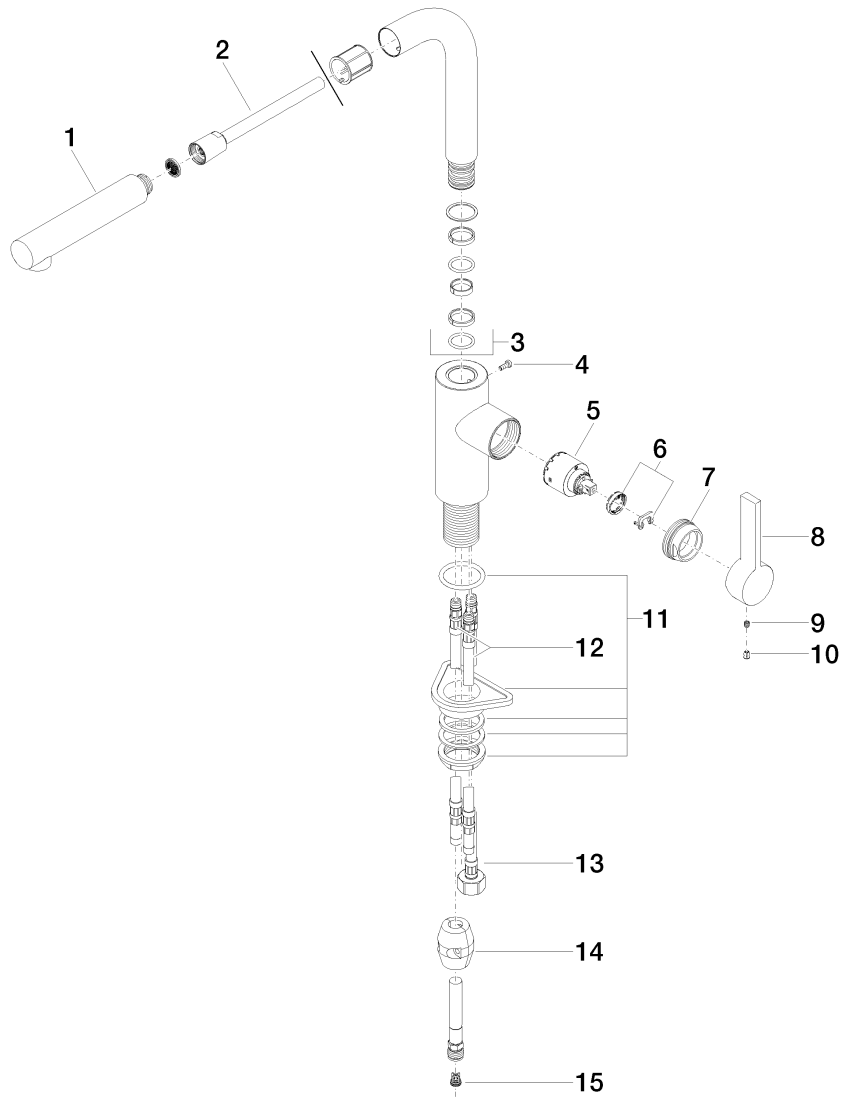

Exploded assembly drawing

Kitchen

33840790 Single-lever mixer with pull-out spout

Article number: 33840790

Order quantity

No.	Article number	Name	Installation quantity
1	04121110600ff	shower	1
2	04300205900ff	hose	1
3	90282218600ff	spout	1
4	09303005490	screw	1
5	09150506190	cartridge	1
6	0428101480090	accessories	1
7	092404141ff	nut	1
8	092079040ff	handle	1
9	09311103090	pin	1
10	09312001790	plug	1
11	0423100440290	fixing set	1
12	0430040160090	hose	2
13	0430040290090	hose	1
14	0421500050090	accessories	1
15	09230113190	back-flow preventer	1