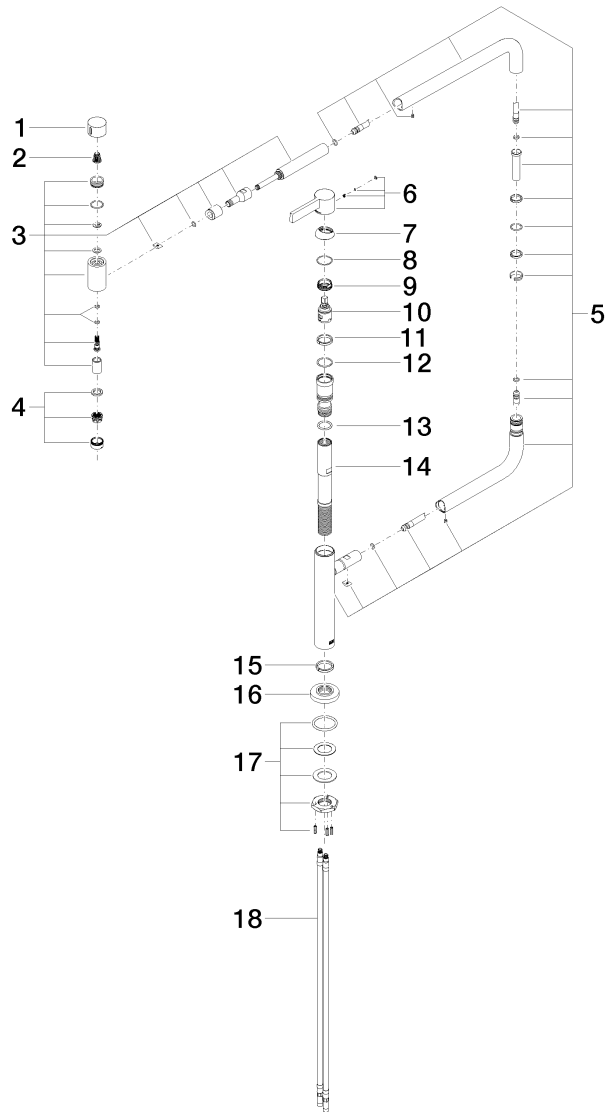

Exploded assembly drawing

Order quantity

No.	Article number	Name	Installation quantity
1	092062025ff	handle	1
2	09121200290	fixing cap	1
3	90198700100ff	spout	1
4	90230102607ff	aerator	1
5	90282225700ff	joint	1
6	90208700400ff	handle	1
7	092830013ff	cover	1
8	09141009190	seal	1
9	09240426690	nut	1
10	9015050420090	cartridge	1
11	09281015690	ring	1
12	09141006390	seal	1
13	09141008190	seal	1
14	09300112690	connection	1
15	09281015990	ring	1
16	092787033ff	rosette	1
17	0430110858790	fixing set	1
18	0430040980090	hose	2