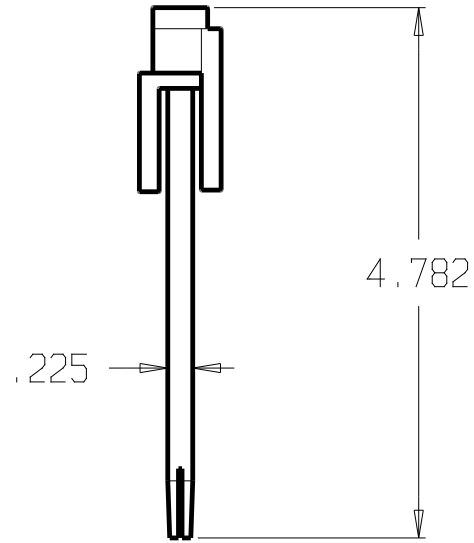

DWG NO

SH

REV

REVISIONS

ZONE

REV

FINISHES :

GALIGE :

605,613,619,625

DON-JO MFG. INC.

DESIGNER

D.R.

SIZE

A

DATE:

10/15/15

PART NO.

#1507

REV

SCALE

RELEASE DATE

WEIGHT

SHEET