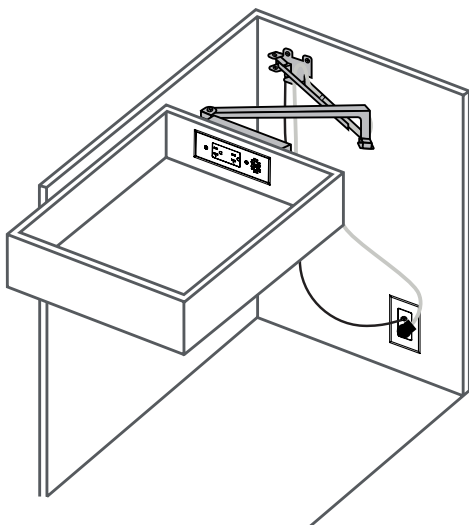

# Docking Drawer®

20 amp Safety Interlock Outlet  
with Blade Limit Switch  
Tear Sheet

6020-1000W

DE-ENERGIZES  
**OUTLET**  
when the  
**DRAWER**  
**CLOSES**

20 amp Safety Interlock Outlet is a single gang electrical outlet featuring one NEMA 5-20 receptacle and one interlock switch connector. Blade Series Limit Switch mounts to any 20 amp Docking Drawer Blade Series outlet to detect the drawer position and will de-energize the outlet when the drawer starts to close. ETL Listed for use in the US and Canada and satisfies the requirements of the Canadian Electrical code. Possible applications include:

### Outlet Specs

- Interlock Switch Connector
- LED Indicator
- NEMA 5-20 receptacle
- Mounting Bracket

Input	100 - 125 VAC, 50/60 Hz
AC Output	20A@125VAC, 2500 VA MAX, 1/2 HP
DC Output	24VDC @ 100mA MAX
DC Power Supply	IEC Class II
Number of Receptacles	(1) NEMA 5-20R
Tamper Resistant	Yes
LED Indicator	Yes
Conformance 	UL60730, UL498, EN62058, EN60730, EN62386, CSA C22.2#42
Environmental	-10 °C to +50 °C, non condensing
Warranty	2 Years

### Limit Switch Specs

- Blade Limit Switch  
Connects to any Blade Series Outlet
- Safety Interlock Outlet Connector  
Connects to the Safety Interlock Outlet
- Low Voltage Cable  
6ft long

Type of Limit Switch	Blade Series Limit Switch
Limit Switch Cable	6 ft low voltage cable
Mounting Details	Fastens to the rear mounting bracket of any Blade Series outlet
Conformance 	UL60730, UL498, EN62058, EN60730, EN62386, CSA C22.2#42
Warranty	2 Years