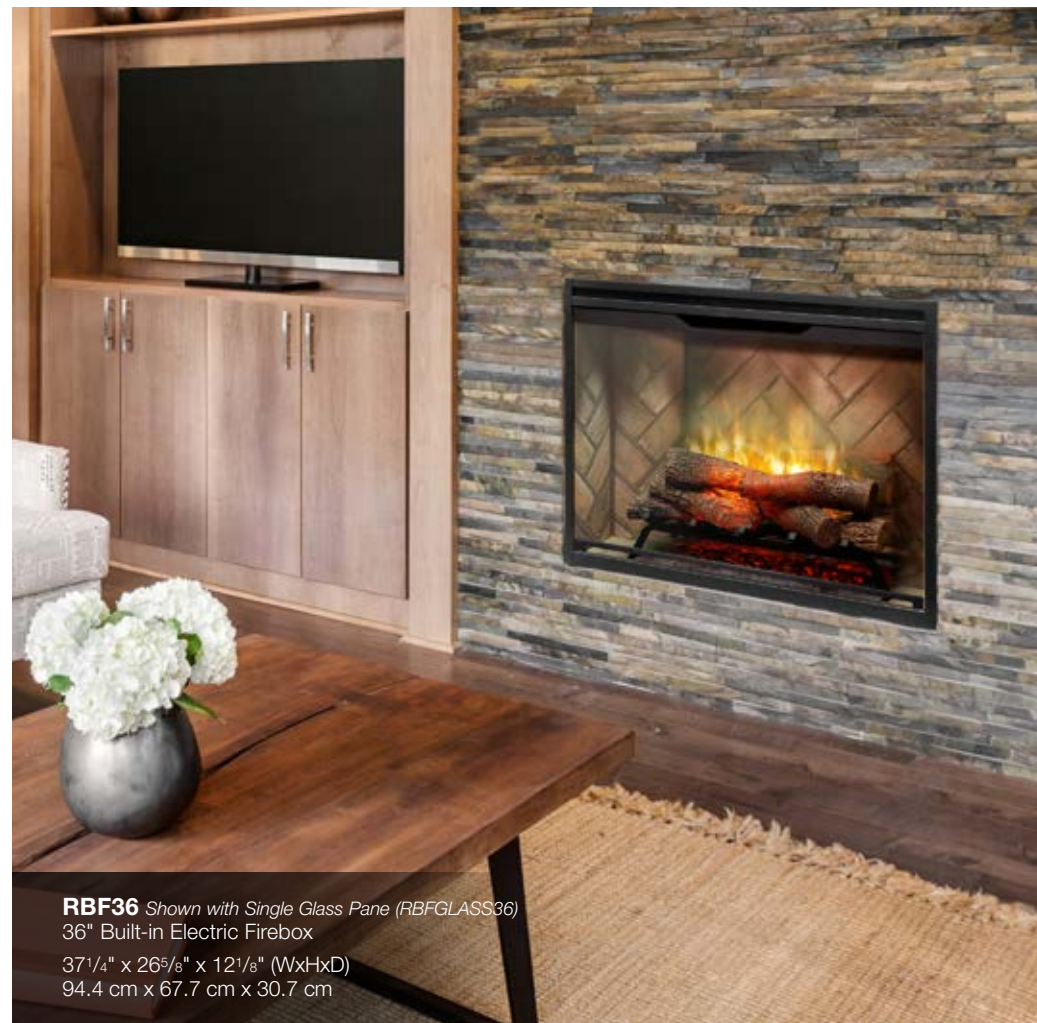

# Revillusion Built-in Electric Fireboxes

**RBF30** Shown with Single Glass Pane (RBFGLASS30)  
30" Built-in Electric Firebox

31<sup>1</sup>/<sub>4</sub>" x 26<sup>5</sup>/<sub>8</sub>" x 12<sup>1</sup>/<sub>8</sub>" (WxHxD)  
79.2 cm x 67.7 cm x 30.7 cm