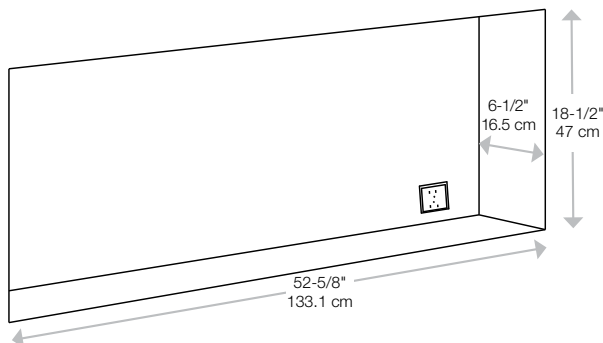

Warms up to **1,000** sq. ft.

Interchangeable Media Options

Logs

Crystals

Pebbles

Flame Colors

In-wall Installation Dimensions

Multi-function remote

120 Volts | 1,400 Watts | 5,000 BTU

Model #	Description	Lbs / Kg	UPC	Wty. ¹	Carton Dimensions (WxHxD)		Cube	
					Inches	cm	ft ³	m ³
SIL60	60" Linear Electric Fireplace	85.6 / 38.8	781052 132757	1 yr.	65-3/8 x 24-3/4 x 9-1/2	166.1 x 62.0 x 24.1	8.8	0.3