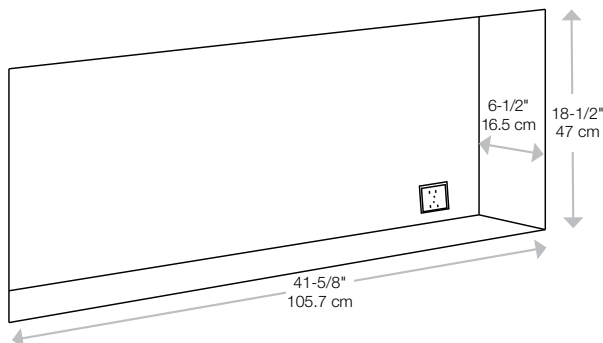

Warms up to **1,000** sq. ft.

Interchangeable Media Options

Logs

Crystals

Pebbles

Flame Colors

In-wall Installation Dimensions

Multi-function remote

120 Volts | 1,400 Watts | 5,000 BTU

Included feet allows for tabletop installation

Model #	Description	Lbs / Kg	UPC	Wty. ¹	Carton Dimensions (WxHxD)		Cube	
					Inches	cm	ft ³	m ³
SIL48	48" Linear Electric Fireplace	59.1 / 26.8	781052 132733	1 yr.	53-3/8 x 22-3/4 x 7-5/8	135.6 x 57.9 x 19.3	5.4	0.2