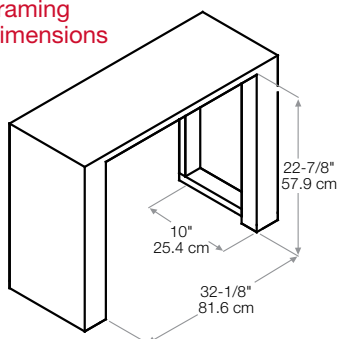

Purple

Red

Framing Dimensions

Note: The fireplace needs to be installed to ensure 35 in² (226 cm²) of intake air, into the back of the unit, on a continuous basis.

120 Volts | 1,500 Watts | 5,118 BTU

Features