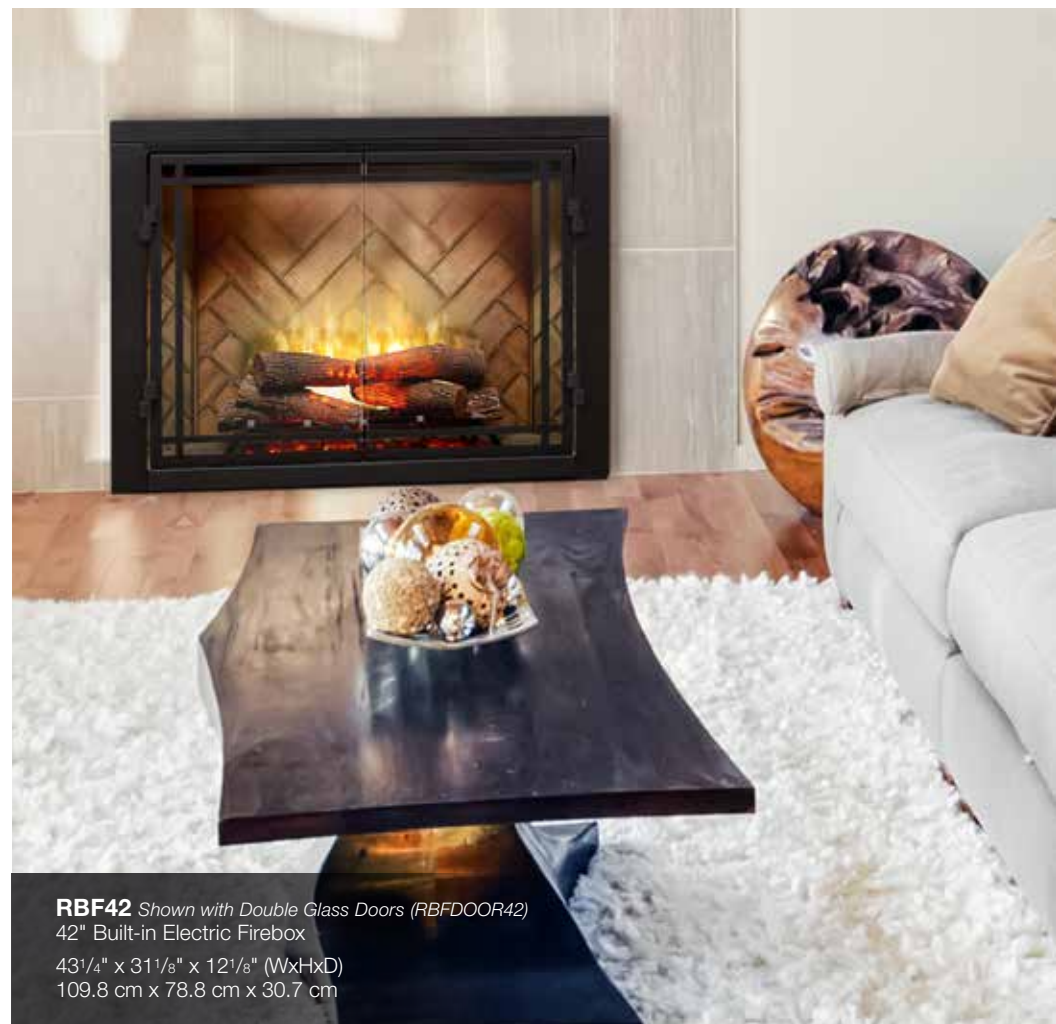

RBFB42 Shown with Double Glass Doors (RBFDOOR42)
42" Built-in Electric Firebox
43¹/₄" x 31¹/₈" x 12¹/₈" (WxHxD)
109.8 cm x 78.8 cm x 30.7 cm