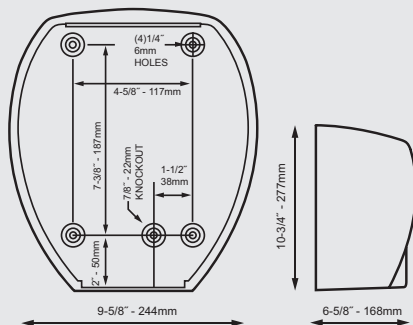

Applications

- Washrooms and clean up areas, commercial facilities, factories, restaurants and hospitals

Specifications

Voltage	Universal 115-230*VAC (*50/60Hz)
Wattage	1450W at 6.3A (230VAC)
Colour	White Steel, White, Black, Brushed Stainless Steel and Polished Stainless Steel
Finish	Porcelain enamel
Heating Element	725W resistance coil
Construction Material	Cast iron
Controls & Wiring	Automatic resetting thermostat with cutout when airflow is restricted. Infrared sensor cutout two seconds after hand removal, and 60 seconds after initiating drying
Installation	Removable predrilled baseplate for easy mounting
Warranty	10 years parts and labor

ADA Compliant

Dimensions

Ordering Guide

Cat. No.	Color	Watts	Volts Hz	Air Velocity LFM	Air Volume CFM	Noise dB	Dimensions (W x H x D) mm/in.	Weight kg/lbs.
DC20000WS	White Steel	1450	115-230, 50-60	19,000	275	78	244 x 277 x 168 (9.625 x 10.75 x 6.625)	7/15
DC20001WH	White	1450	115-230, 50-60	19,000	275	78	244 x 277 x 168 (9.625 x 10.75 x 6.625)	11/24
DC20002BK	Black	1450	115-230, 50-60	19,000	275	78	244 x 277 x 168 (9.625 x 10.75 x 6.625)	11/24
DC20022BSS	Brushed Stainless Steel	1450	115-230, 50-60	19,000	275	78	244 x 277 x 168 (9.625 x 10.75 x 6.625)	11/24
DC20023PSS	Polished Stainless Steel	1450	115-230, 50-60	19,000	275	78	244 x 277 x 168 (9.625 x 10.75 x 6.625)	11/24