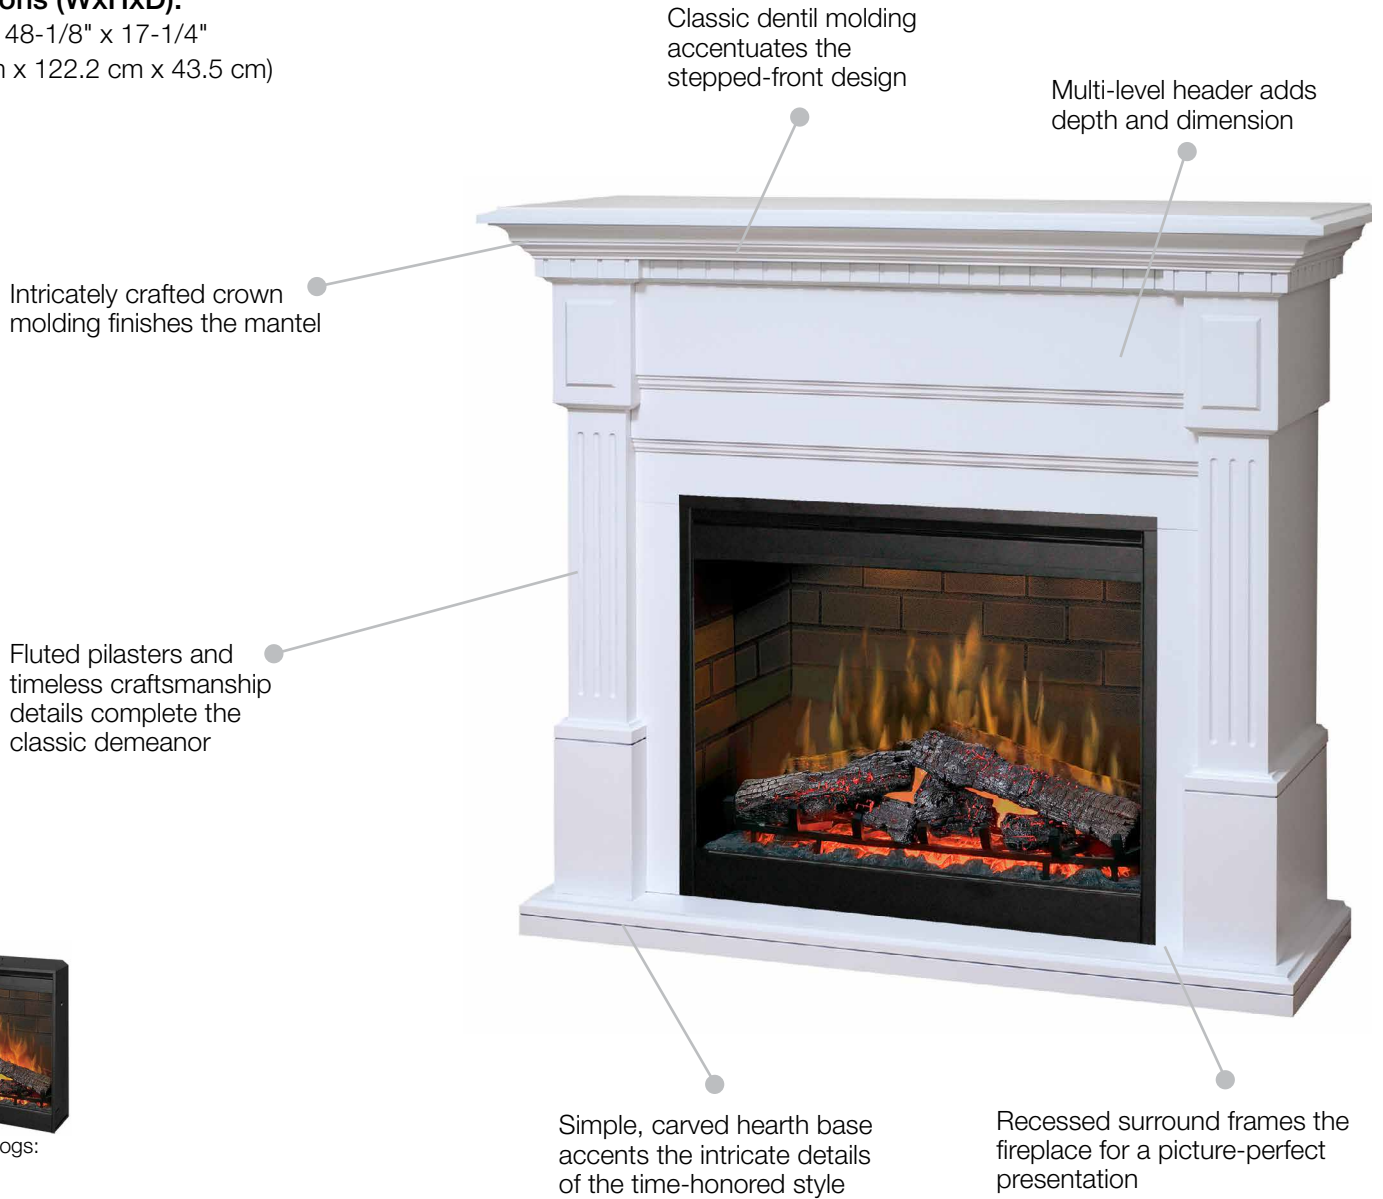

Painted
Furniture Board

Shown in
White finish

Essex

Mantel Electric Fireplace GDS30L3-1086W

Dimensions (WxHxD):
55-1/4" x 48-1/8" x 17-1/4"
(140.2 cm x 122.2 cm x 43.5 cm)

Firebox

Inner Glow Logs:
DF3015

Model #	Description	Lbs / Kg	UPC	Wty. [†]	Carton Dimensions (WxHxD)		Cube		
					Inches	cm	ft ³	m ³	
Package consists of two cartons:									
SEL-W-2727	Mantel	143 / 65	781052 061798	1 yr.	22 x 13 x 59	55.9 x 33 x 149.9	9.8	0.28	
DF3015	30" self-trimming firebox with refractory brick look interior	67 / 30.5	781052 043213	1 yr.	36 x 14 x 29	91.4 x 35.6 x 73.7	8.5	0.2	