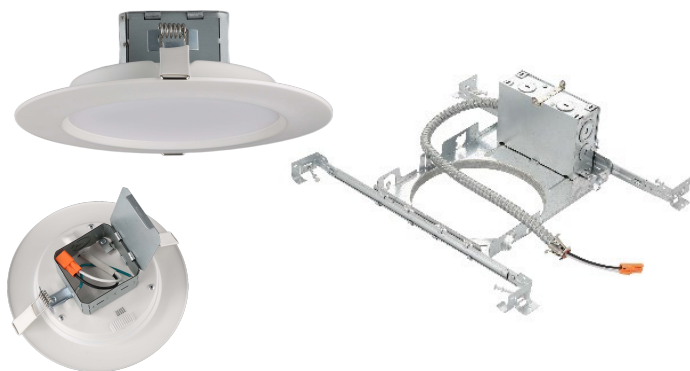

DRF6WHWH9105 &
EVMP6HBMJ2W-I6" LED SELECTABLE CCT WAFER W/ NEW CONSTRUCTION
MOUNTING FRAME

Project _____ Date _____

Prepared By _____

Comments _____

BASIC FEATURES & INFO

- Energy Savings of up to 85%
- New Construction Mounting Frame with 4-in/4-out Junction Box
- IC rated for direct contact with insulation
- Quick Connector Save Installation Time
- Compatible w/ Most Triac Phase-Control Dimmers
- Suitable for Damp Locations
- Lumen Maintenance over 70% at 50,000+ Hours
- 5 Year Warranty

APPLICATIONS

- Hotels and Hospitality Areas
- Residential Remodels

OPTICS

- White Diffuser

TECHNICAL SPECIFICATIONS

Dimensions (WxHxD)	5" x 5.15" x 5"
Weight	1.7 lbs.
Voltage	AC 120 V
Lumens	1000 LM
Wattage	12 W
Efficacy (lm/W)	83.3 LM/W
CCT (Selectable)	2700K, 3000K, 3500K, 4000K, 5000K
CRI	90
Expected Diode Life	50,000 Hours
Max. Ambient Temp.	113°F / 45° C
Min. Starting Temp.	-4° F / -20° C
Power Factor	0.9