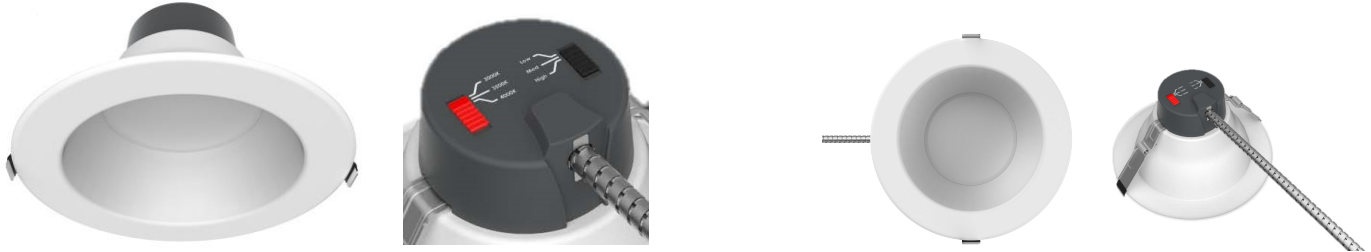

Project: Date:
 Prepared By:
 Comments:

FEATURES

- 5 Year Warranty
- Energy Savings of up to 85%
- Dimmable with 0-10V Dimmers
- Lumen Maintenance over 70% at 50,000+ Hours
- Life Expectancy 34-years based on 4-hours per day usage
- Suitable for Damp Locations
- Long Lasting Integrated LEDs

Optics

- Frosted Diffuser

Applications

- Ceiling Installations for General Ambient Lighting in Offices
- Hotels and Hospitality Areas
- Corridors, Lobbies, and Stairways

Certifications

- cULus Listed
- Energy Star Listed for Rebate & Tax Incentive Program

SPECIFICATIONS

- Lumens: 1000/1500/2000 lm
- Wattage: 10/15/22 W
- Efficacy: 90.9 lm/W
- Voltage: 120/277V Power
- Factor: 0.9
- Color Rendering Index (CRI): 90
- Kelvin Temp. (CCT): 3000K, 3500K & 4000K Multi-White
- Ambient Temperature Range: -20°C to 40°C (-4°F to 104°F)
- Expected Life: 50,000 hrs

DIMENSIONS

- Weight: 1.8 lbs
- Width: 10.23"
- Depth: 10.23"
- Height: 5.87"