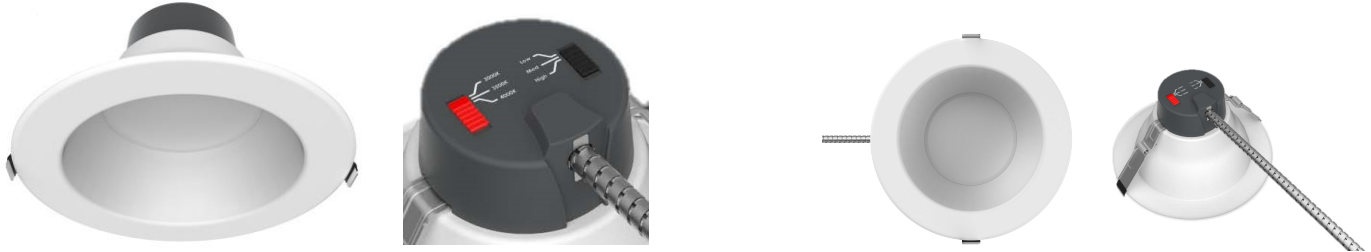

Project: Date:

Prepared By:

Comments:

FEATURES

- 5 Year Warranty
- Energy Savings of up to 85%
- Dimmable with 0-10V Dimmers
- Lumen Maintenance over 70% at 50,000+ Hours
- Life Expectancy 34-years based on 4-hours per day usage
- Suitable for Damp Locations
- Long Lasting Integrated LEDs

Optics

- Frosted Diffuser

Applications

- Ceiling Installations for General Ambient Lighting in Offices
- Hotels and Hospitality Areas
- Corridors, Lobbies, and Stairways

Certifications

- cULus Listed
- Energy Star Listed for Rebate & Tax Incentive Program

SPECIFICATIONS

- Lumens: 700/1000/1500 lm
- Wattage: 7/10/18 W
- Efficacy: 83.3 lm/W
- Voltage: 120/277V Power
- Factor: 0.9
- Color Rendering Index (CRI): 90
- Kelvin Temp. (CCT): 3000K, 3500K & 4000K Multi-White
- Ambient Temperature Range: -20°C to 40°C (-4°F to 104°F)
- Expected Life: 50,000 hrs

DIMENSIONS

- Weight: 1.4 lbs
- Width: 8.26"
- Depth: 8.26"
- Height: 5.23"