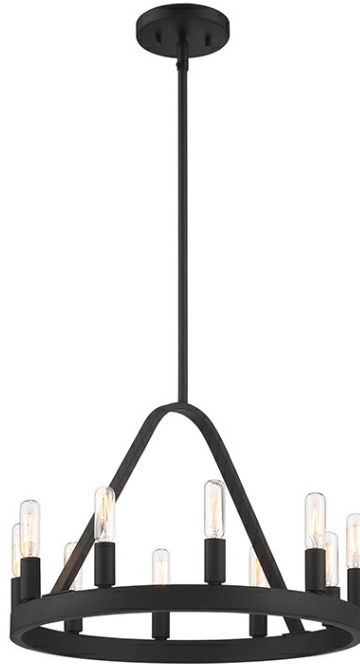

Project:  Date:

Prepared By:

Comments

<p><b>Description</b></p> <p>Model: D254C-10CH-BK Collection: Carousel Finish: Black Shade: N/A Features: Max hanging height of 49 inches</p>	<p><b>Dimensions</b></p> <p>Width: 18" Height: 13"</p>
<p><b>Lamping</b></p>  <ul style="list-style-type: none"><li>• 10 Bulb(s), Candelabra Based Socket</li><li>• 60 Watts Max Each</li><li>• Twist LED, CFL, Incandescent</li><li>• Bulb(s) Not Included</li></ul>	<p><b>Installation</b></p> <p>(2) 6" Rods and (2) 12" Rods included for adjustable hanging length</p> <p>Suitable for sloped ceilings</p>