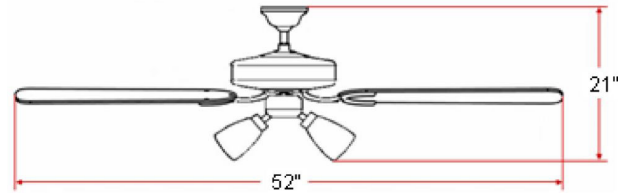

Torino 3-Light Ceiling Fan 52"
Satin Nickel

SPECIFICATIONS

MOUNTING TYPE:	Tri Mount	DOWNROD DIAMETER:	0.85"
SLOPED CEILING ADAPTABLE:	Yes	DOWNROD 1 LENGTH:	4
FINISH:	Satin Nickel	DOWNROD 2 LENGTH:	N/A
BLADE COLOR:	Redwood/Light Maple	LIGHT KIT INCLUDED:	Yes
MATERIAL CONSTRUCTION:	Steel	LAMP TYPE:	3 lamps, E12 based Incandescent
ASSEMBLED DIMENSIONS:	52" L x 21" H x 52" D	LED BRIGHTNESS (LUMENS):	N/A
ASSEMBLED WEIGHT:	21.17 lbs.	LED COLOR CORRELATED TEMPERATURE (CCT):	N/A
MAX HEIGHT:	21"	LED COLOR RENDERING INDEX (CRI):	N/A
MIN HEIGHT:	17"	GLASS/SHADE MATERIAL:	Glass
DISTANCE FROM CEILING:	Bottom of fan light kit: 21" Bottom of fan housing: N/A	GLASS/SHADE TYPE & COLOR:	Snow White
NUMBER OF SPEEDS:	3	CANOPY/PLATE SHAPE:	Round
TYPE OF CONTROLLER:	Pull Chain	CANOPY/PLATE DIMENSIONS:	2.4" H x 5.1" L x 5.1" D
AIR FLOW EFFICIENCY:	99	VOLTAGE:	110-127V
AIR FLOW AT HIGH SPEED (CFM):	4950CFM		
ENERGY USAGE (FAN ONLY):	50W		
MOTOR SIZE:	153X12, reversible		
RPMS:	Low: 65, Medium: 105, High: 155		
AMPS:	Low: 0.2, Medium: 0.23, High: 0.42		