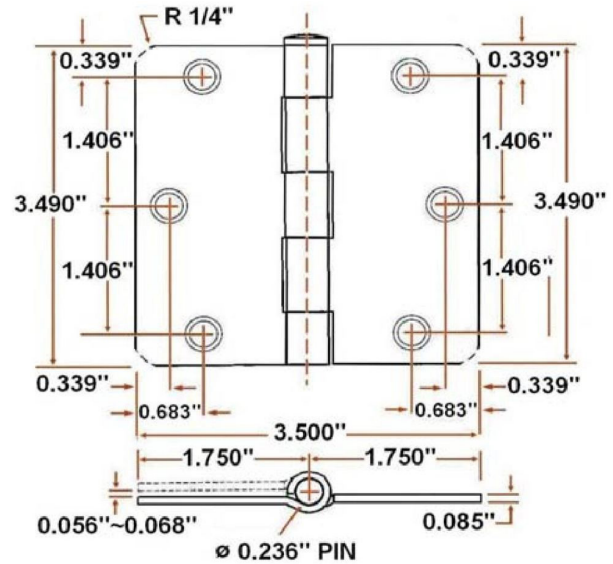

6-Hole 3 1/2" x 3 1/2" 1/4" Radius Door Hinge
Oil Rubbed Bronze

SPECIFICATIONS

MATERIAL CONSTRUCTION:	Steel
MOUNTING HARDWARE INCLUDED:	Yes
TOOLS NEEDED FOR INSTALLATION:	Screwdriver
ASSEMBLED DIMENSIONS:	3.5" H x 3.5" L x 0.09" D
ASSEMBLED WEIGHT:	0.4 lbs.
CROSS BORE:	N/A
CORNER RADIUS:	1/4"
PROJECTION:	N/A
HINGE TYPE:	Butt Hinge
NUMBER OF HOOKS:	N/A