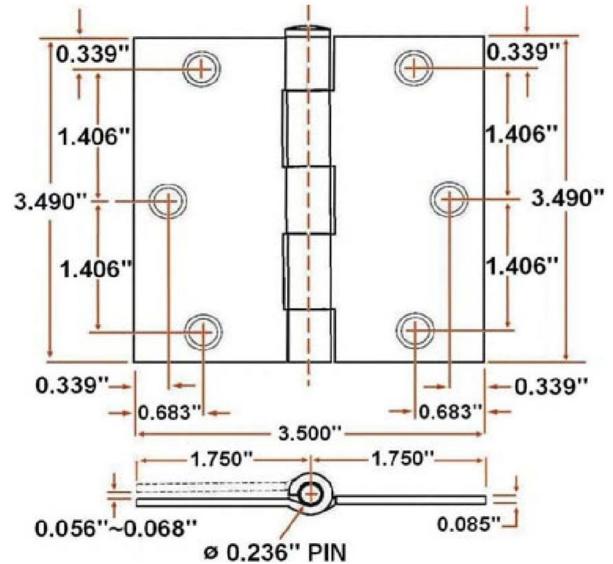

# 6-Hole Square Door Hinge 3" Oil Rubbed Bronze

## SPECIFICATIONS

MATERIAL CONSTRUCTION:	Steel
MOUNTING HARDWARE INCLUDED:	Yes
TOOLS NEEDED FOR INSTALLATION:	Screwdriver
ASSEMBLED DIMENSIONS:	3.5" H x 3.5" L x 0.85" D
ASSEMBLED WEIGHT:	0.4 lbs.
CROSS BORE:	N/A
CORNER RADIUS:	N/A
PROJECTION:	N/A
HINGE TYPE:	Butt Hinge
NUMBER OF HOOKS:	N/A