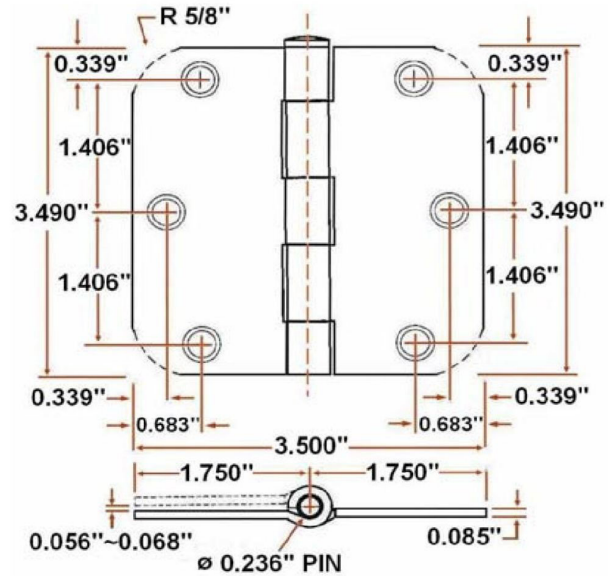

6-Hole 3 1/2" x 3 1/2", 5/8" Radius Door Hinge
Oil Rubbed Bronze

SPECIFICATIONS

MATERIAL CONSTRUCTION:	Steel
MOUNTING HARDWARE INCLUDED:	Yes
TOOLS NEEDED FOR INSTALLATION:	Screwdriver
ASSEMBLED DIMENSIONS:	3.5" H x 3.5" L x 0.09" D
ASSEMBLED WEIGHT:	0.36 lbs.
CROSS BORE:	N/A
CORNER RADIUS:	5/8"
PROJECTION:	N/A
HINGE TYPE:	Butt Hinge
NUMBER OF HOOKS:	N/A